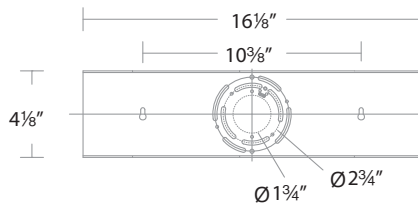

Fig. 3

Controller

Fig.4

Ceiling Plate Dimensions

Schonbek, 61 Industrial Blvd, Plattsburgh, New York, 12901
Phone: 1-800-836-1892 | Fax: 518-563-4228 |
www.schonbek.com

HARDWARE

A

Wire Connector
Qty: 3pcs+1Extra