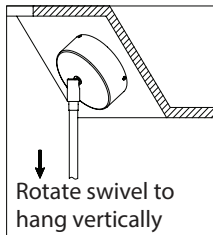

Fig. 3

Controller

Fig.4

Ceiling Plate Dimensions

Schonbek, 61 Industrial Blvd, Plattsburgh, New York, 12901
Phone: 1-800-836-1892 | Fax: 518-563-4228 |
www.schonbek.com

HARDWARE

A

Wire Connector
Qty: 3pcs+1Extra