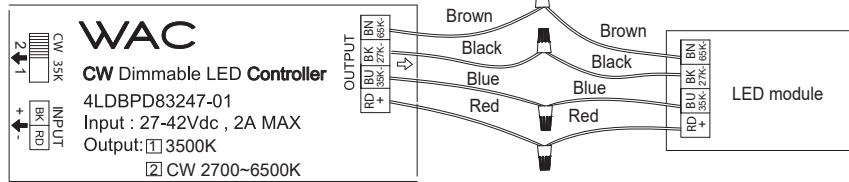

ASSEMBLY & INSTALLATION INSTRUCTIONS

Fixture
BPD83247

Fig. 2 Wiring

Fixture Wires	House Wires
Black or Smooth	Black (Live)
White or Ribbed	White (Neutral)
Bare wire (Ground)	Green or Bare Copper (Ground)

Fig. 3

Controller

Fig.4

Ceiling Plate Dimensions

Schonbek, 61 Industrial Blvd, Plattsburgh, New York, 12901
Phone: 1-800-836-1892 | Fax: 518-563-4228 |
www.schonbek.com

HARDWARE

A

Wire Connector
Qty: 3pcs+1Extra