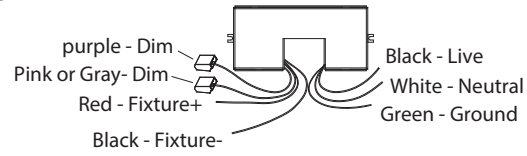

ASSEMBLY & INSTALLATION INSTRUCTIONS

Fixture
BPD83247

Fixture Wires	House Wires
Black or Smooth	Black (Live)
White or Ribbed	White (Neutral)
Bare wire (Ground)	Green or Bare Copper (Ground)

Fig. 3