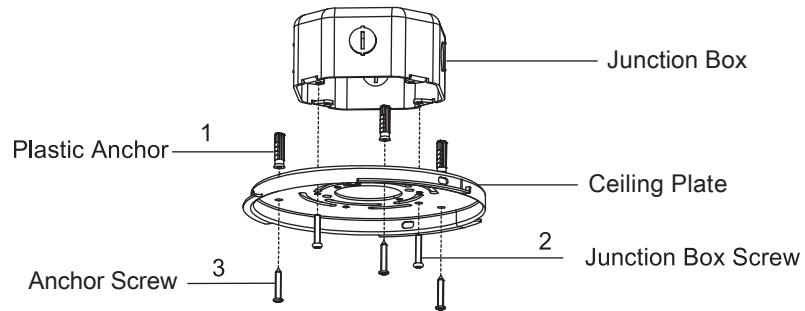

# Secret Garden S2434- \_\_ \_\_ OH

THIS DESIGN IS THE PROPRIETARY  
TRADE DRESS/TRADEMARK OF  
W SCHONBEK LLC.

[WWW.SCHONBEK.COM/INSTALLATIONMANUAL](http://WWW.SCHONBEK.COM/INSTALLATIONMANUAL)

All electrical components must be installed by a licensed electrician in accordance with the National Electric Code and the appropriate local electrical codes.

Adjust the fixture cable length by pushing the cable gripper on the canopy and pulling cable as desired.