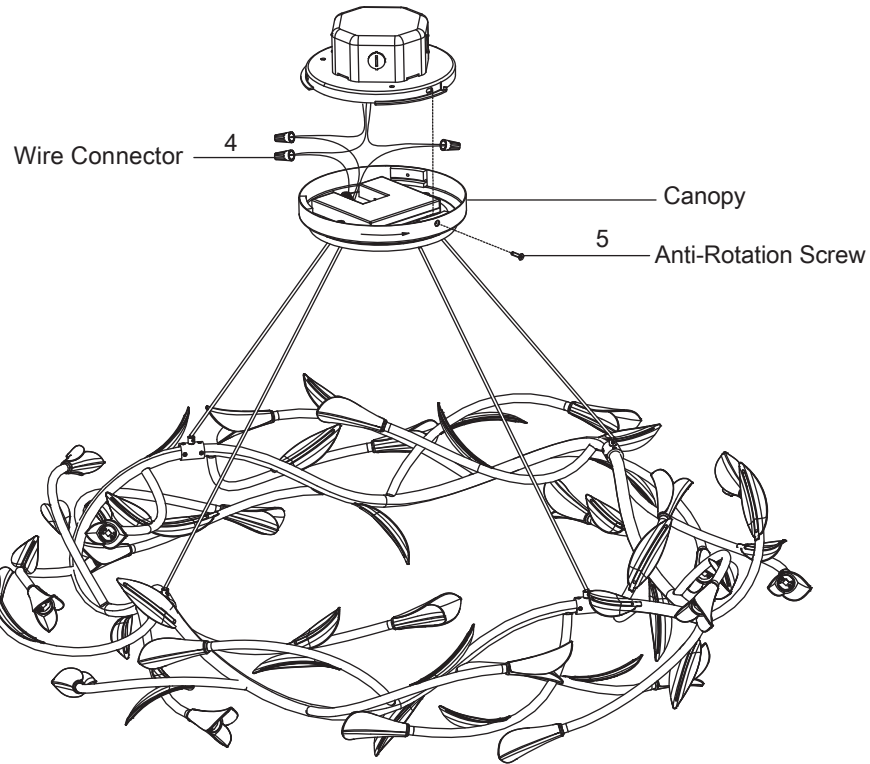

# Secret Garden S2434- \_\_ \_\_ OH

THIS DESIGN IS THE PROPRIETARY  
TRADE DRESS/TRADEMARK OF  
W SCHONBEK LLC.

[WWW.SCHONBEK.COM/INSTALLATIONMANUAL](http://WWW.SCHONBEK.COM/INSTALLATIONMANUAL)

All electrical components must be installed by a licensed electrician in accordance with the National Electric Code and the appropriate local electrical codes.

Adjust the fixture cable length by pushing the cable gripper on the canopy and pulling cable as desired.