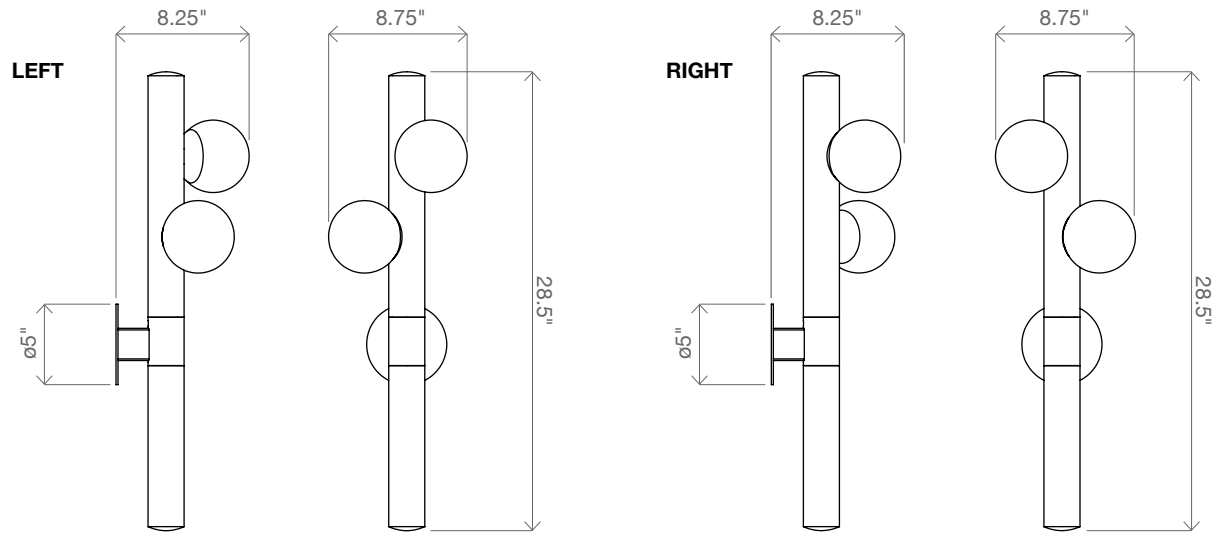

# WILLOW Sconce

A new member of the Bloom collection of lighting, the Willow Sconce continues to showcase the interplay of materials – blown glass, metal and wood – and the precision of their connections. Like a strong branch reaching skyward, Willow recreates the radical silhouette of a newly budded bough. The soft glow of the Catkin highlights the surrounding wood grain and celebrates the naked beauty of oak and walnut.

## DIMENSIONS + ELEVATION VIEWS