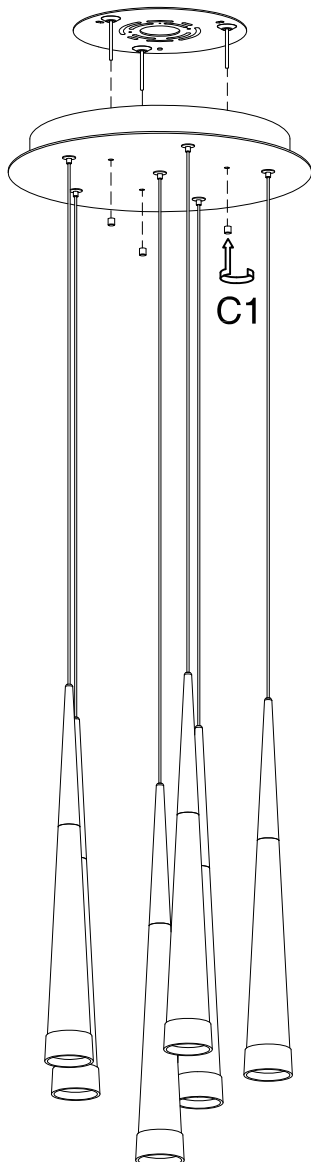

Installation Instructions Sections

PAGEONE
lighting

ITEM NO.: PP120103

A

B

C

D