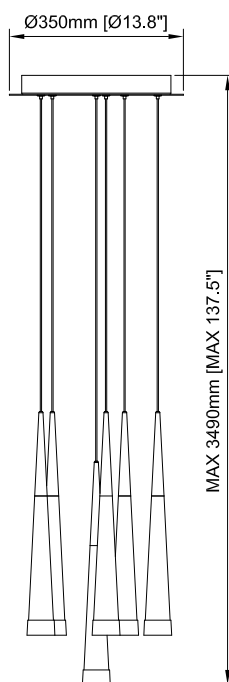

Installation Manual

PAGEONE
lighting

ITEM NO.: PP120103

Figure No.1: Unpack the box, and check the contents of the box for the following items below.

- — 3PCS
- — 2PCS
- — 3PCS
- — 3PCS

INSTALLATION INSTRUCTIONS FOR HANGING FIXTURES

FIGURE 1, 2, 3 AND 4 MOUNTING HARDWARE.

NOTE: TEST THE CONNECTOR BY GENTLY PULLING IT. IF IT PULLS OUT THE CONNECTION, TRY AGAIN TILL YOU HAVE A FIRM CONNECTION. MAKE SURE NO BARE STRANDS OF WIRE STICK OUT FROM UNDER THE CONNECTORS.

WHITE OR MARKED WIRE FROM FIXTURE

WHITE WIRE FROM OUTLET BOX

FIGURE 1

BLACK OR MARKED WIRE FROM FIXTURE

BLACK WIRE FROM OUTLET BOX

FIGURE 2

GREEN OR BARE COPPER WIRE (GROUNDING WIRE)

GREEN OR BARE COPPER WIRE (GROUNDING WIRE)

INSTALLATION: See fig. A, B, and C

1. Carefully read the Electrical Connection section and make electrical connections.
2. Assemble lighting onto the outlet box as shown on back page.

ELECTRICAL CONNECTIONS: See fig. 1, 2, 3, and 4