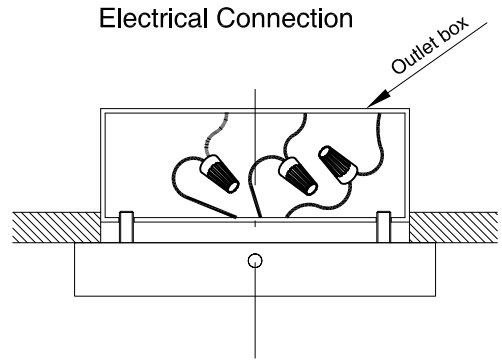

Installation Instructions Sections

PAGEONE
lighting

ITEM NO.: PP120103

A

B

C

D