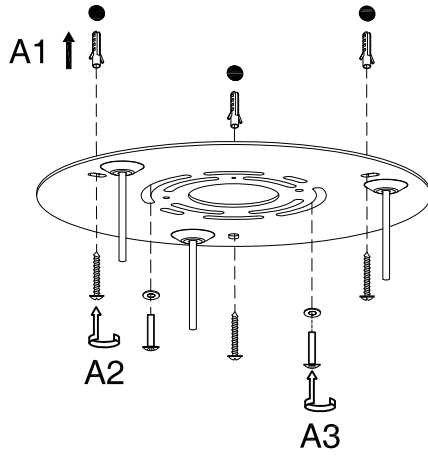

Installation Instructions Sections

PAGEONE
lighting

ITEM NO.: PP120103

A