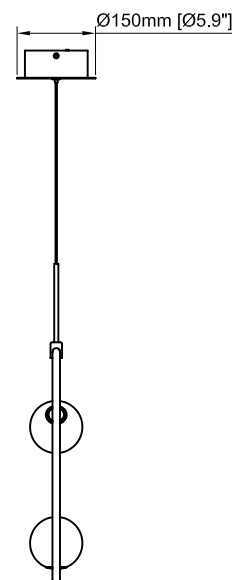

Installation Manual

PAGEONE
lighting

ITEM NO.: PP121562

Figure No.1: Unpack the box, and check the contents of the box for the following items below.

- — 3PCS
- — 2PCS
- — 2PCS
- — 2PCS

INSTALLATION INSTRUCTIONS FOR HANGING FIXTURES

FIGURE 1, 2, 3 AND 4 MOUNTING HARDWARE.

NOTE: TEST THE CONNECTOR BY GENTLY PULLING IT. IF IT PULLS OUT THE CONNECTION, TRY AGAIN TILL YOU HAVE A FIRM CONNECTION. MAKE SURE NO BARE STRANDS OF WIRE STICK OUT FROM UNDER THE CONNECTORS.

WHITE OR MARKED WIRE FROM FIXTURE

WHITE WIRE FROM OUTLET BOX

FIGURE 1

BLACK OR MARKED WIRE FROM FIXTURE

BLACK WIRE FROM OUTLET BOX

FIGURE 2

GREEN OR BARE COPPER WIRE (GROUNDING WIRE)

GREEN OR BARE COPPER WIRE (GROUNDING WIRE)