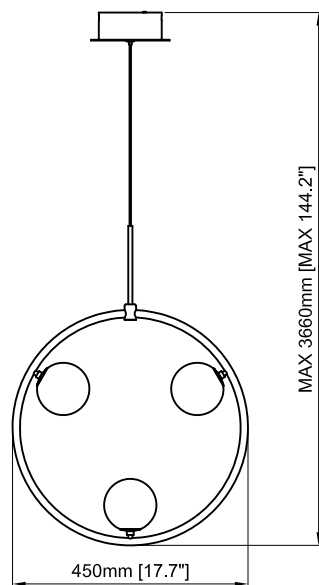

Installation Manual

PAGEONE
lighting

ITEM NO.: PP121562

Figure No.1: Unpack the box, and check the contents of the box for the following items below.

- — 3PCS
- — 2PCS
- — 2PCS
- — 2PCS

INSTALLATION INSTRUCTIONS FOR HANGING FIXTURES

FIGURE 1, 2, 3 AND 4 MOUNTING HARDWARE.

NOTE: TEST THE CONNECTOR BY GENTLY PULLING IT. IF IT PULLS OUT THE CONNECTION, TRY AGAIN TILL YOU HAVE A FIRM CONNECTION. MAKE SURE NO BARE STRANDS OF WIRE STICK OUT FROM UNDER THE CONNECTORS.

WHITE OR MARKED WIRE FROM FIXTURE

WHITE WIRE FROM OUTLET BOX

FIGURE 1

BLACK OR MARKED WIRE FROM FIXTURE

BLACK WIRE FROM OUTLET BOX

FIGURE 2

GREEN OR BARE COPPER WIRE (GROUNDING WIRE)

GREEN OR BARE COPPER WIRE (GROUNDING WIRE)