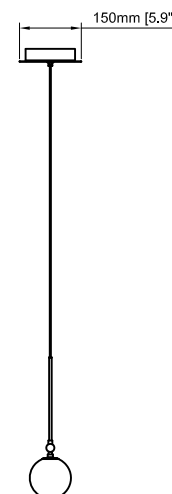

Installation Manual

PAGEONE
lighting

ITEM NO.: PP121565

Figure No.1: Unpack the box, and check the contents of the box for the following items below.

- 3PCS
- 2PCS
- 2PCS
- 2PCS

INSTALLATION INSTRUCTIONS FOR HANGING FIXTURES

FIGURE 1, 2, 3 AND 4 MOUNTING HARDWARE.

NOTE: TEST THE CONNECTOR BY GENTLY PULLING IT. IF IT PULLS OUT THE CONNECTION, TRY AGAIN TILL YOU HAVE A FIRM CONNECTION. MAKE SURE NO BARE STRANDS OF WIRE STICK OUT FROM UNDER THE CONNECTORS.

WHITE OR MARKED WIRE FROM FIXTURE

WHITE WIRE FROM OUTLET BOX

FIGURE 1

BLACK OR MARKED WIRE FROM FIXTURE

BLACK WIRE FROM OUTLET BOX

FIGURE 2

GREEN OR BARE COPPER WIRE (GROUNDING WIRE)

GREEN OR BARE COPPER WIRE (GROUNDING WIRE)

INSTALLATION: See fig. A, B, and C

1. Carefully read the Electrical Connection section and make electrical connections.
2. Assemble lighting onto the outlet box as shown on back page.

ELECTRICAL CONNECTIONS: See fig. 1, 2, 3, and 4