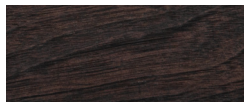

## FINISHES

walnut (CM-001)

dark stained walnut (CM-002)

white washed oak (CM-095)

matte black (CM-085) with matte white interior

brushed aluminum (CM-012)

brushed rose gold (CM-046)

brushed brass (CM-047)