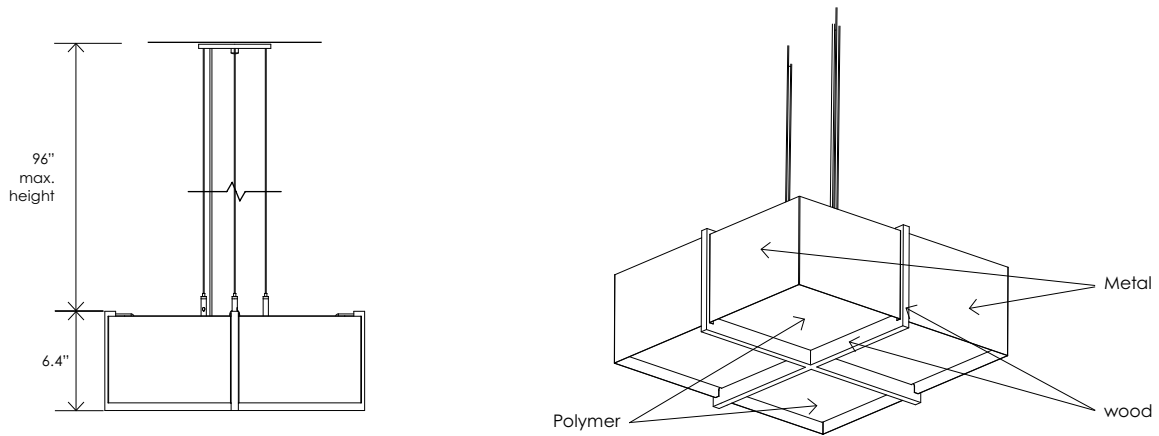

PHOTOMETRIC POLAR GRAPH

Maximum Candela = 303.71, Located at Horizontal Angle = 10, Vertical Angle = 5
Output specifications shown for 2700K CCT and matte black exterior with matte white interior finish for vertical plane through 0-180 degree horizontal angles.
Other CCTs and material finishes may cause output specifications to vary.

Maximum Candela = 354.33, Located at Horizontal Angle = 10, Vertical Angle = 5
Output specifications shown for 2700K CCT and matte black exterior with matte white interior finish for vertical plane through 0-180 degree horizontal angles.
Other CCTs and material finishes may cause output specifications to vary.

FINISHES

⚠ WARNING. California Proposition 65 Warning for California Consumers. This product can expose you to chemicals including wood dust and lead which are known to the State of California to cause cancer or birth defects or other reproductive harm. For more information go to www.P65Warnings.ca.gov