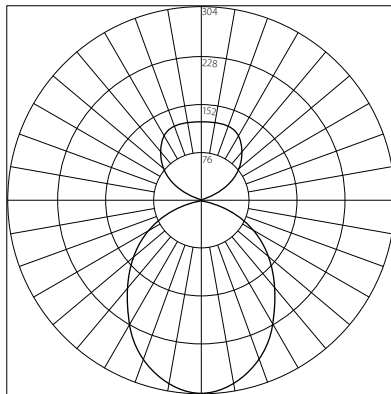

#### Size

18" Ø

24" Ø

## PHOTOMETRIC POLAR GRAPH

**VERAM 18**

Maximum Candela = 303.71, Located at Horizontal Angle = 10, Vertical Angle = 5  
 Output specifications shown for 2700K CCT and matte black exterior with matte white interior finish for vertical plane through 0-180 degree horizontal angles.  
 Other CCTs and material finishes may cause output specifications to vary.