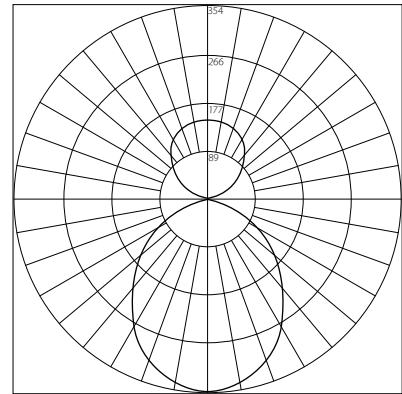

VERAM 24

Maximum Candela = 354.33, Located at Horizontal Angle = 10, Vertical Angle = 5
Output specifications shown for 2700K CCT and matte black exterior with matte white interior finish for vertical plane through 0-180 degree horizontal angles.
Other CCTs and material finishes may cause output specifications to vary.

FINISHES

⚠ WARNING. California Proposition 65 Warning for California Consumers. This product can expose you to chemicals including wood dust and lead which are known to the State of California to cause cancer or birth defects or other reproductive harm. For more information go to www.P65Warnings.ca.gov