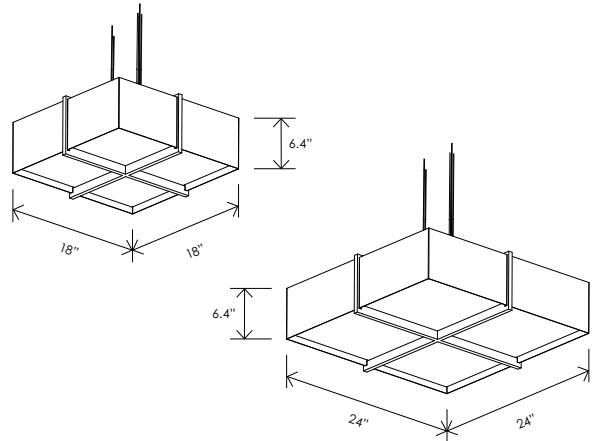

### Dimensions:

Veram 18: 18" x 18" x 6.4"

Veram 24: 24" x 24" x 6.4"

Materials: solid wood, metal, polymer

Product weight:

Veram 18: 5 lb

Veram 24: 6 lb

Driver dimensions: 3.3" x 1.6" x 1", included

See below for canopy information

96" drop length, field adjustable

Suitable for a sloped ceiling up to 45 degrees

Wood grain will vary

Specifications subject to change

#### Size

18" Ø

24" Ø