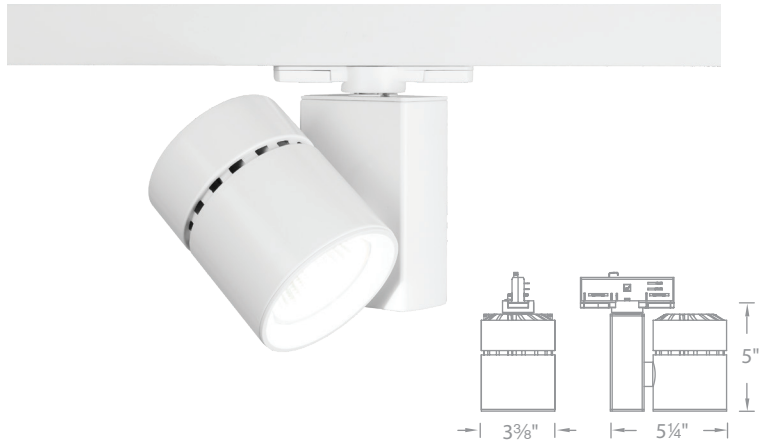

EXTERMINATOR II

W Track Luminaire - 1035

WAC

Fixture Type:

Catalog Number:

Project:

Location:

PRODUCT DESCRIPTION

Extremator II offers superior light output in a small, unobtrusive design. Developed for upscale residential and commercial environments.

FEATURES

- Accommodates one lens accessory and one glare control accessory
- 365° horizontal rotation and 180° vertical aiming
- 50,000 hour rated life
- 5 year WAC Lighting product warranty

SPECIFICATIONS

- Construction:** Die-cast aluminum with removable front cap for easy change of lenses or accessories
- Power Consumption:** 36W
- Light Source:** High output COB LED
- Dimming:** WTK: 100%-1% Electronic Low Voltage (ELV) and TRIAC
WHK: 100%-1% ELV
- Finish:** Powder coated Black and White
- Standards:** ETL&cETL Dry Location Listed, Energy Star® 2.0 rated, Title 24 JA8 Compliant.