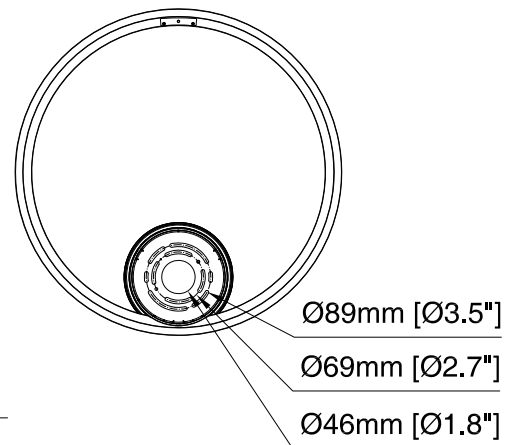

Installation Manual

PAGEONE
lighting

ITEM NO.: PC111226

Figure No 1: Unpack the box: Check the contents of the box for the following items below.

- 3PCS
- 2PCS
- 4PCS
- 4PCS

INSTALLATION INSTRUCTIONS FOR CEILING FIXTURES

FIGURE 1, 2, 3 AND 4 MOUNTING HARDWARE.

NOTE: TEST THE CONNECTOR BY GENTLY PULLING IT. IF IT PULLS OUT THE CONNECTION, TRY AGAIN TILL YOU HAVE A FIRM CONNECTION. MAKE SURE NO BARE STRANDS OF WIRE STICK OUT FROM UNDER THE CONNECTORS.