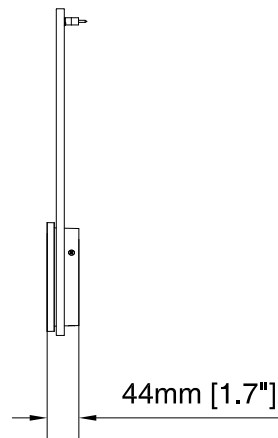

Installation Manual

PAGEONE
lighting

ITEM NO.: PC111226

Figure No 1: Unpack the box: Check the contents of the box for the following items below.

- 3PCS
- 2PCS
- 4PCS
- 4PCS

INSTALLATION INSTRUCTIONS FOR CEILING FIXTURES

FIGURE 1, 2, 3 AND 4 MOUNTING HARDWARE.

NOTE: TEST THE CONNECTOR BY GENTLY PULLING IT. IF IT PULLS OUT THE CONNECTION, TRY AGAIN TILL YOU HAVE A FIRM CONNECTION. MAKE SURE NO BARE STRANDS OF WIRE STICK OUT FROM UNDER THE CONNECTORS.