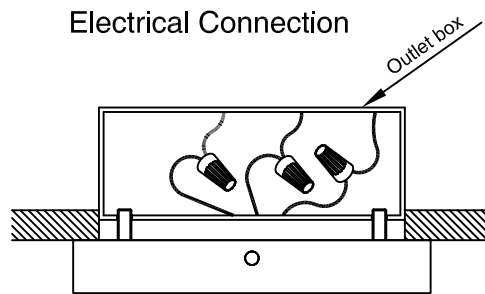

Installation Instructions Sections

PAGEONE
lighting

ITEM NO.: PC111226

A

B

C