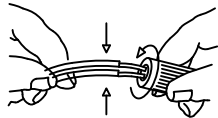

INSTALLATION INSTRUCTIONS FOR CEILING FIXTURES

FIGURE 1, 2, 3 AND 4 MOUNTING HARDWARE.

NOTE: TEST THE CONNECTOR BY GENTLY PULLING IT. IF IT PULLS OUT THE CONNECTION, TRY AGAIN TILL YOU HAVE A FIRM CONNECTION. MAKE SURE NO BARE STRANDS OF WIRE STICK OUT FROM UNDER THE CONNECTORS.

WHITE OR MARKED WIRE FROM FIXTURE

WHITE WIRE FROM OUTLET BOX

FIGURE 1

BLACK OR MARKED WIRE FROM FIXTURE