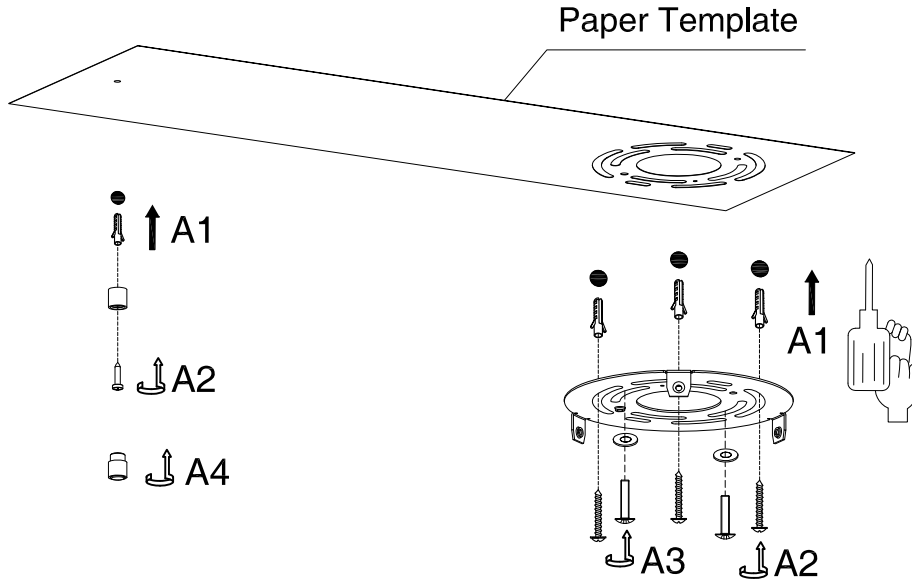

Installation Instructions Sections

PAGEONE
lighting

ITEM NO.: PC111226

A