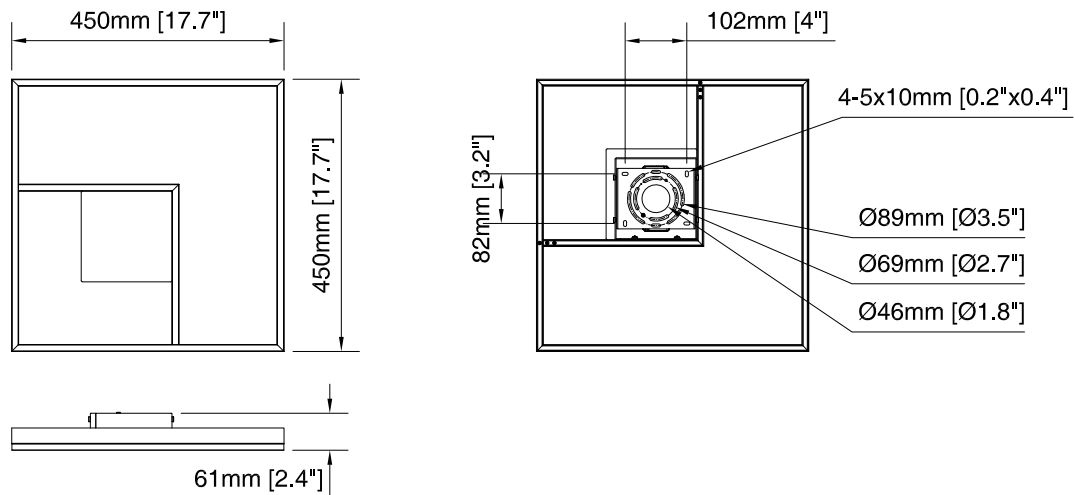

Installation Manual

PAGEONE
lighting

ITEM NO.: PC111253

Figure No 1: Unpack the box: Check the contents of the box for the following items below.

- 3PCS
- 2PCS
- 4PCS
- 4PCS

INSTALLATION INSTRUCTIONS FOR CEILING FIXTURES

FIGURE 1, 2, 3 AND 4 MOUNTING HARDWARE.

NOTE: TEST THE CONNECTOR BY GENTLY PULLING IT. IF IT PULLS OUT THE CONNECTION, TRY AGAIN TILL YOU HAVE A FIRM CONNECTION. MAKE SURE NO BARE STRANDS OF WIRE STICK OUT FROM UNDER THE CONNECTORS.