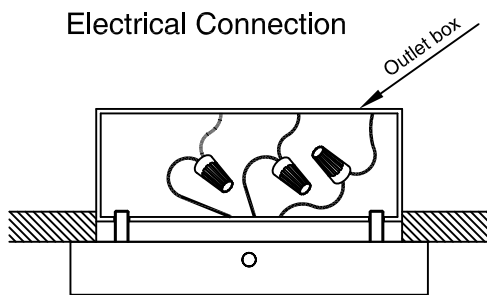

Installation Instructions Sections

PAGEONE
lighting

ITEM NO.: PC111253

A

B

C

D