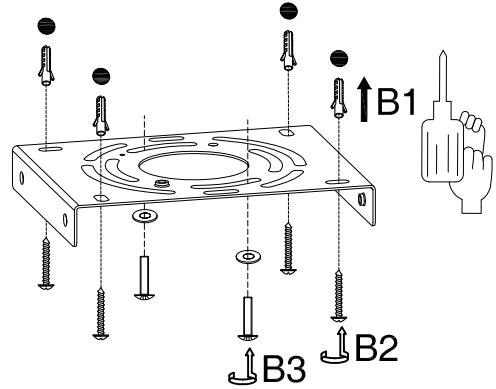

FIGURE 1, 2, 3 AND 4 MOUNTING HARDWARE.

NOTE: TEST THE CONNECTOR BY GENTLY PULLING IT. IF IT PULLS OUT THE CONNECTION, TRY AGAIN TILL YOU HAVE A FIRM CONNECTION. MAKE SURE NO BARE STRANDS OF WIRE STICK OUT FROM UNDER THE CONNECTORS.

INSTALLATION: See fig. A, B, and C

1. Carefully read the Electrical Connection section and make electrical connections.
2. Assemble lighting onto the outlet box as shown on back page.

ELECTRICAL CONNECTIONS: See fig. 1, 2, 3, and 4

1. Connect the white wire from the fixture to the white wire of the electrical outlet box.
2. Connect the black wire from the fixture to the black wire of the electrical outlet box.
3. Connect the grounding conductor from the fixture to the grounding wire of the electrical outlet box.
4. Spread out the electrical wires so that the black ones are on one side of the outlet box and the white ones are on the other side, and carefully introduce them into the outlet box.
5. Fastened and secure lighting fixture to the ceiling by attached screws.

Installation Instructions Sections

PAGEONE
lighting

ITEM NO.: PC111253

A

B

C

D