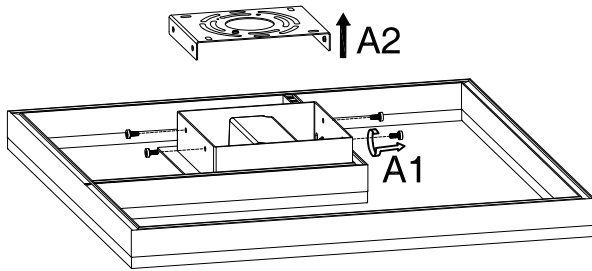

Installation Instructions Sections

PAGEONE
lighting

ITEM NO.: PC111253

A