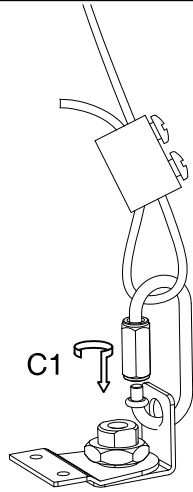

FIGURE 1, 2, 3 AND 4 MOUNTING HARDWARE.

NOTE: TEST THE CONNECTOR BY GENTLY PULLING IT. IF IT PULLS OUT THE CONNECTION, TRY AGAIN TILL YOU HAVE A FIRM CONNECTION. MAKE SURE NO BARE STRANDS OF WIRE STICK OUT FROM UNDER THE CONNECTORS.

INSTALLATION: See fig. A, B, and C

1. Carefully read the Electrical Connection section and make electrical connections.
2. Assemble lighting onto the outlet box as shown on back page.

ELECTRICAL CONNECTIONS: See fig. 1, 2, 3, and 4

1. Connect the white wire from the fixture to the white wire of the electrical outlet box.
2. Connect the black wire from the fixture to the black wire of the electrical outlet box.
3. Connect the grounding conductor from the fixture to the grounding wire of the electrical outlet box.
4. Spread out the electrical wires so that the black ones are on one side of the outlet box and the white ones are on the other side, and carefully introduce them into the outlet box.
5. Fastened and secure the hanging fixture to its mount with the light fixture screws.

Installation Instructions Sections

PAGEONE
lighting

ITEM NO.: PP121742

A

B

C

D

E