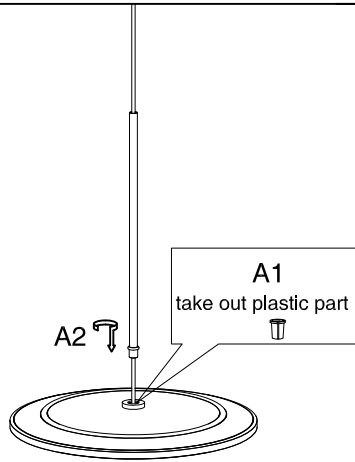

Installation Instructions Sections

PAGEONE
lighting

ITEM NO.: PP121742

A