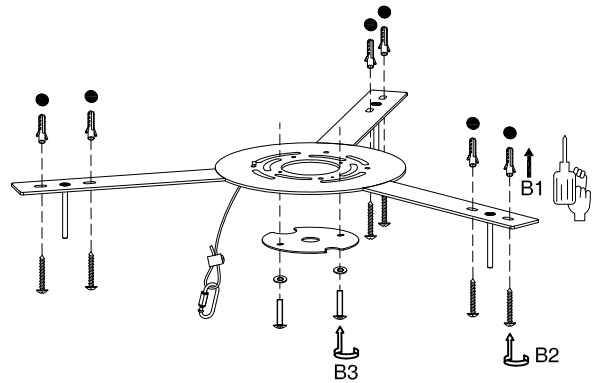

Installation Instructions Sections

PAGEONE
lighting

ITEM NO.: PP121742

A

B

C

D

E