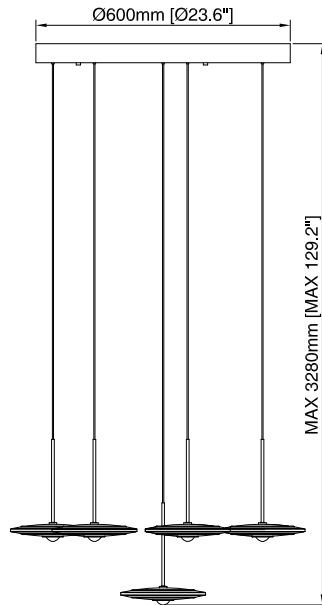

Installation Manual

PAGEONE
lighting

ITEM NO.: PP121742

Figure No.1: Unpack the box, and check the contents of the box for the following items below.

- 3PCS
- 2PCS
- 6PCS
- 6PCS

INSTALLATION INSTRUCTIONS FOR HANGING FIXTURES

FIGURE 1, 2, 3 AND 4 MOUNTING HARDWARE.

NOTE: TEST THE CONNECTOR BY GENTLY PULLING IT. IF IT PULLS OUT THE CONNECTION, TRY AGAIN TILL YOU HAVE A FIRM CONNECTION. MAKE SURE NO BARE STRANDS OF WIRE STICK OUT FROM UNDER THE CONNECTORS.

WHITE OR MARKED WIRE FROM FIXTURE

WHITE WIRE FROM OUTLET BOX

FIGURE 1

BLACK OR MARKED WIRE FROM FIXTURE

BLACK WIRE FROM OUTLET BOX

FIGURE 2

GREEN OR BARE COPPER WIRE (GROUNDING WIRE)

GREEN OR BARE COPPER WIRE (GROUNDING WIRE)