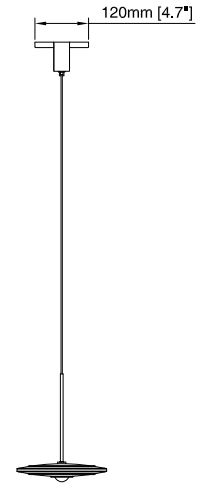

Installation Manual

PAGEONE
lighting

ITEM NO.: PP121767

Figure No.1: Unpack the box, and check the contents of the box for the following items below.

- 3PCS
- 2PCS
- 2PCS
- 2PCS

INSTALLATION INSTRUCTIONS FOR HANGING FIXTURES

FIGURE 1, 2, 3 AND 4 MOUNTING HARDWARE.

NOTE: TEST THE CONNECTOR BY GENTLY PULLING IT. IF IT PULLS OUT THE CONNECTION, TRY AGAIN TILL YOU HAVE A FIRM CONNECTION. MAKE SURE NO BARE STRANDS OF WIRE STICK OUT FROM UNDER THE CONNECTORS.

WHITE OR MARKED WIRE FROM FIXTURE

WHITE WIRE FROM OUTLET BOX

FIGURE 1

BLACK OR MARKED WIRE FROM FIXTURE

BLACK WIRE FROM OUTLET BOX

FIGURE 2

GREEN OR BARE COPPER WIRE (GROUNDING WIRE)

GREEN OR BARE COPPER WIRE (GROUNDING WIRE)