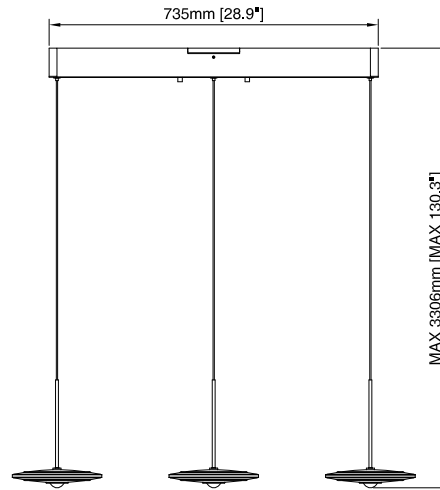

Installation Manual

PAGEONE
lighting

ITEM NO.: PP121767

Figure No.1: Unpack the box, and check the contents of the box for the following items below.

- 3PCS
- 2PCS
- 2PCS
- 2PCS

INSTALLATION INSTRUCTIONS FOR HANGING FIXTURES

FIGURE 1, 2, 3 AND 4 MOUNTING HARDWARE.

NOTE: TEST THE CONNECTOR BY GENTLY PULLING IT. IF IT PULLS OUT THE CONNECTION, TRY AGAIN TILL YOU HAVE A FIRM CONNECTION. MAKE SURE NO BARE STRANDS OF WIRE STICK OUT FROM UNDER THE CONNECTORS.