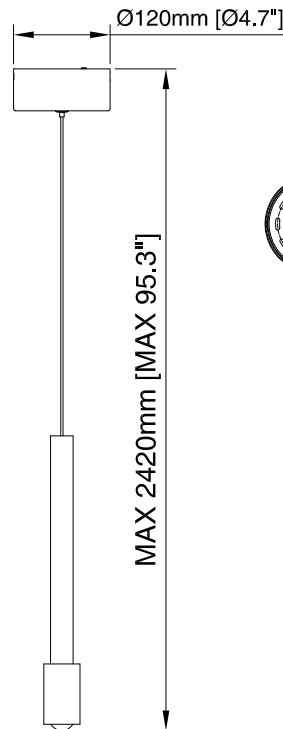

Installation Manual

PAGEONE
lighting

ITEM NO.: PP121715

Figure No.1: Unpack the box, and check the contents of the box for the following items below.

- 3PCS
- 2PCS
- 2PCS
- 2PCS

INSTALLATION INSTRUCTIONS FOR HANGING FIXTURES

FIGURE 1, 2, 3 AND 4 MOUNTING HARDWARE.

NOTE: TEST THE CONNECTOR BY GENTLY PULLING IT. IF IT PULLS OUT THE CONNECTION, TRY AGAIN TILL YOU HAVE A FIRM CONNECTION. MAKE SURE NO BARE STRANDS OF WIRE STICK OUT FROM UNDER THE CONNECTORS.

WHITE OR MARKED WIRE FROM FIXTURE

WHITE WIRE FROM OUTLET BOX

FIGURE 1

BLACK OR MARKED WIRE FROM FIXTURE

BLACK WIRE FROM OUTLET BOX

FIGURE 2

GREEN OR BARE COPPER WIRE (GROUNDING WIRE)

GREEN OR BARE COPPER WIRE (GROUNDING WIRE)