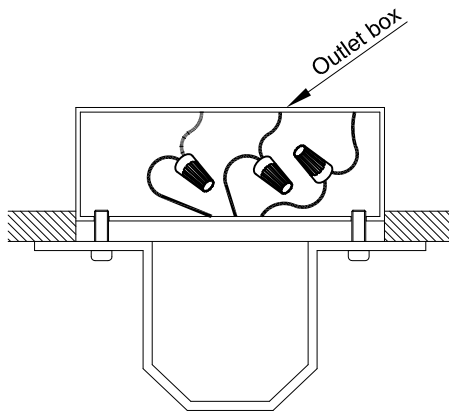

B

Electrical Connection