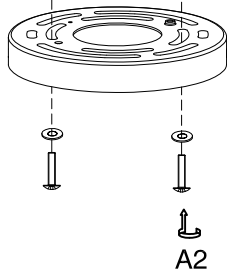

Installation Instructions Sections

PAGEONE
lighting

ITEM NO.: PP121715

A

Option 1