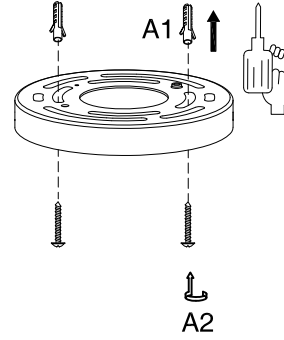

Installation Instructions Sections

PAGEONE
lighting

ITEM NO.: PP121715

A

Option 1

A

Option 2

B

Electrical Connection

C