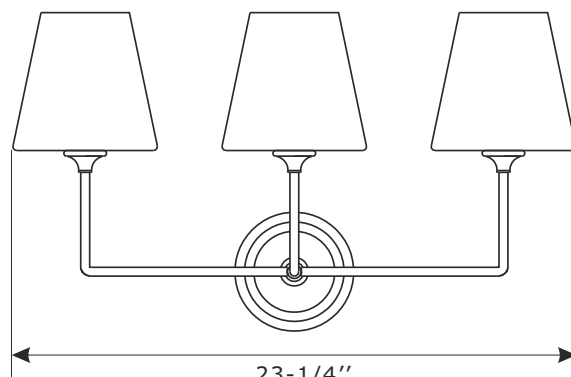

CRYSTORAMA

1958

95 Cantiague Rock Road, Westbury, NY 11590 • toll free: 1.800.888.4470 fax: 516.931.1254 • info@crystorama.com • www.crystorama.com

MODEL #: 2443-OP-BN/BF/CH ASSEMBLY AND DRESSING INSTRUCTIONS

You will need 3 Candelabra bulbs 60 Watts recommended, Use LED bulbs for Extended use. Bulb not included

⚠ WARNING: This product can expose you to Lead which is known to the state of California to cause cancer and/or birth defects or reproductive harm. For more information go to www.P65Warnings.ca.gov

All electrical components must be installed by a licensed electrician in accordance with the National Electric Code and the appropriate local electrical codes.

FRONT VIEW

2018-08