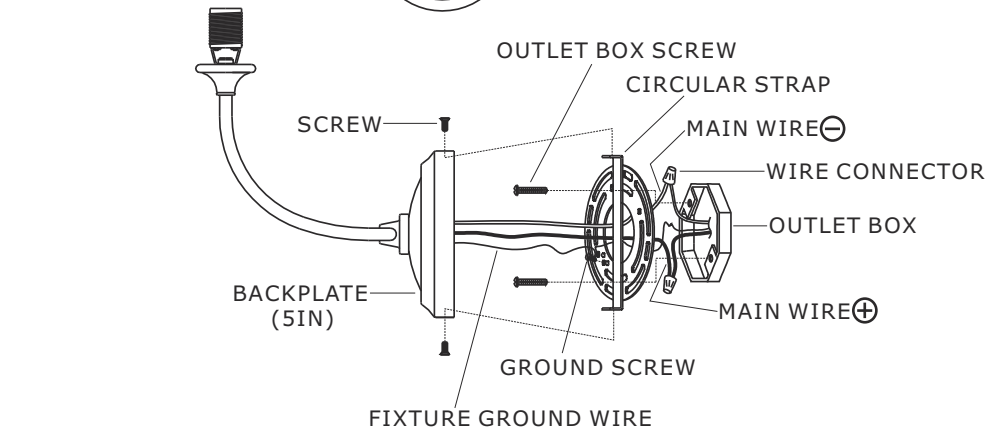

## MODEL #: 2443-OP-BN/BF/CH ASSEMBLY AND DRESSING INSTRUCTIONS

You will need 3 Candelabra bulbs 60 Watts recommended, Use LED bulbs for Extended use. Bulb not included

**⚠ WARNING:** This product can expose you to Lead which is known to the state of California to cause cancer and/or birth defects or reproductive harm. For more information go to [www.P65Warnings.ca.gov](http://www.P65Warnings.ca.gov)