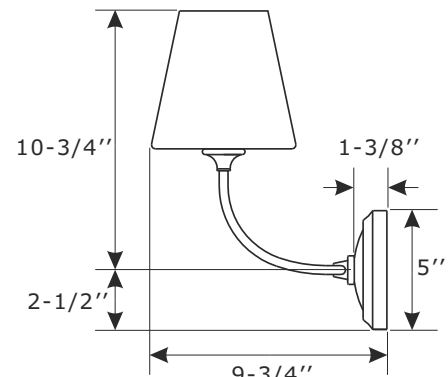

SIDE VIEW

2018-08