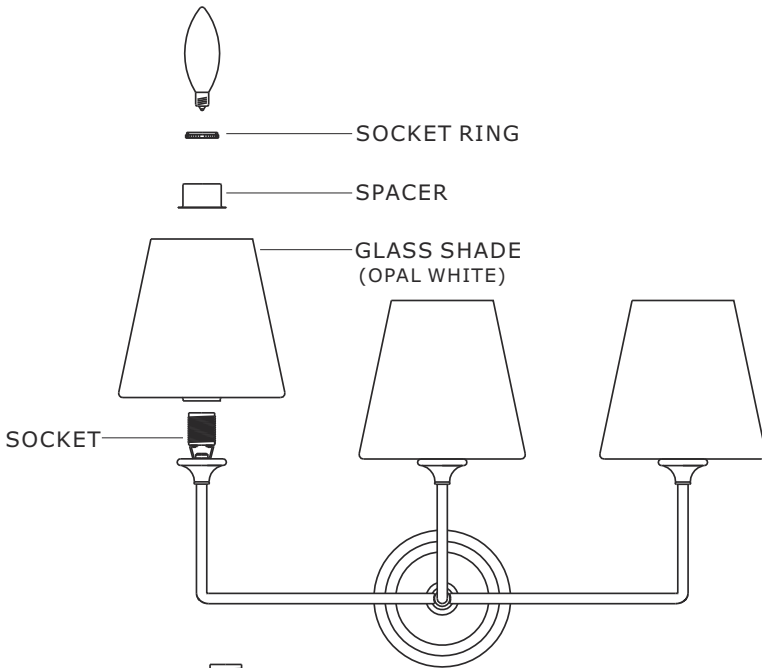

## MODEL #: 2443-OP-BN/BF/CH ASSEMBLY AND DRESSING INSTRUCTIONS

You will need 3 Candelabra bulbs 60 Watts recommended, Use LED bulbs for Extended use. Bulb not included

**⚠ WARNING:** This product can expose you to Lead which is known to the state of California to cause cancer and/or birth defects or reproductive harm. For more information go to [www.P65Warnings.ca.gov](http://www.P65Warnings.ca.gov)