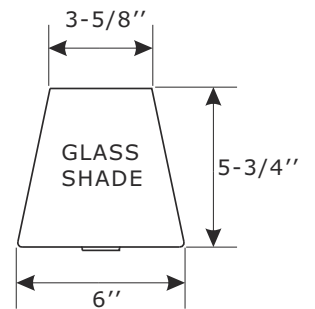

CRYSTORAMA

1958

95 Cantiague Rock Road, Westbury, NY 11590 • toll free: 1.800.888.4470 fax: 516.931.1254 • info@crystorama.com • www.crystorama.com

MODEL #: 2443-OP-BN/BF/CH ASSEMBLY AND DRESSING INSTRUCTIONS

You will need 3 Candelabra bulbs 60 Watts recommended, Use LED bulbs for Extended use. Bulb not included

⚠ WARNING: This product can expose you to Lead which is known to the state of California to cause cancer and/or birth defects or reproductive harm. For more information go to www.P65Warnings.ca.gov

All electrical components must be installed by a licensed electrician in accordance with the National Electric Code and the appropriate local electrical codes.

FRONT VIEW

2018-08