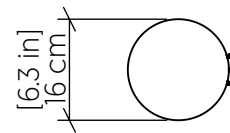

Technical Drawing