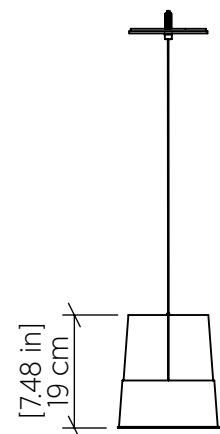

1151 [E-26]

Name: Conical Accord Pendant 1151
Collection: Conical
Application: Pendant
Construction: Natural Wood Veneer, MDF and Acrylic

Specifications

Light Source: 1X 25W 120v-277v E26 [medium base]
Driver Location: N/A
Color Temperature: Lamp Dependent
Dimming Option: Lamp Dependent
CRI: Lamp Dependent
Delivered Lumens: Lamp Dependent
Total Power: Lamp Dependent
Input Voltage: 110V/277V
Input Frequency: 60 Hz
Canopy Dimension: H0.8cm Ø13,5cm / H0.31" Ø5.31"
Height Adjustment Limit: 10'
Weight: 0.76kg/1.68lbs

Fixture Image

Technical Drawing

Photometric Graph

Standards