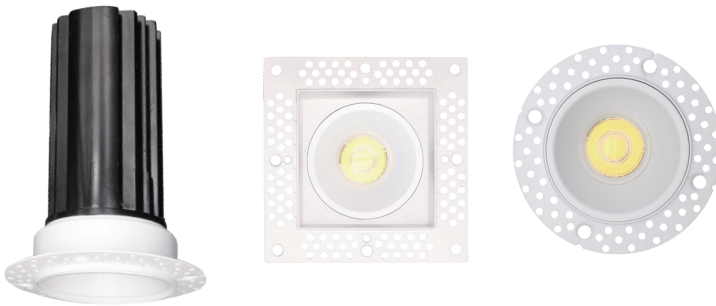

2 Inch

Trimless Downlight

- Durable airtight aluminum body
- Type IC, Air-Tight & Wet - No Housing Required
- Flangeless installation, provide a more high end looking
- No housing required, easy and fast installation
- 100%-10% dimming capability. This fixture is compatible with industry standard forward-phase / reverse-phase and TRIAC/ELV dimmers
- Rated for long life - over 50,000 hours

SPECIFICATIONS	
Application	Recessed Ceiling Mount
Watts	8W
CRI	90Ra+
Color Temperature(K)	5CCT Selectable (3K Optional)
Light Output(lm)	600lm
Default Driver Input	AC120V, 60Hz
Dimming	Triac Dimming
Power Factor	>0.9
Approved Location	Wet Location
Air Tight	Yes
Operating Temp.	(-4°F-104°F) -20-40°C
Beam Angle	38°

2in Square 8W Trimless Downlight

Twist and lock

CUT
Cut Hole Size
Round: Ø2 3/5"
Square: 2 4/5" x 2 4/5"

Accessories

Mounting Plates

R2.5-4-6-NC
See Page 19

Emergency Backup

BL-ELD-15W
See Page 19

2

Inch

Trimless Downlight

- Durable airtight aluminum body
- Type IC, Air-Tight & Wet - No Housing Required
- Flangeless installation, provide a more high end looking
- Easy and fast installation.
- 100%-10% dimming capability. This fixture is compatible with industry standard forward-phase / reverse-phase and TRIAC/ELV dimmers
- Rated for long life - over 50,000 hours