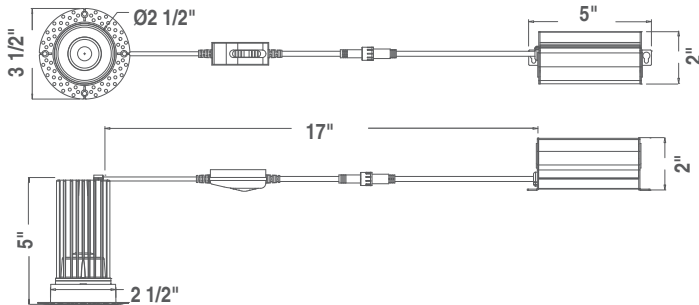

2

Inch

Trimless Downlight

- Durable airtight aluminum body
- Type IC, Air-Tight & Wet - No Housing Required
- Flangeless installation, provide a more high end looking
- Easy and fast installation.
- 100%-10% dimming capability. This fixture is compatible with industry standard forward-phase / reverse-phase and TRIAC/ELV dimmers
- Rated for long life - over 50,000 hours

2 inch Round 15W Trimless Downlight