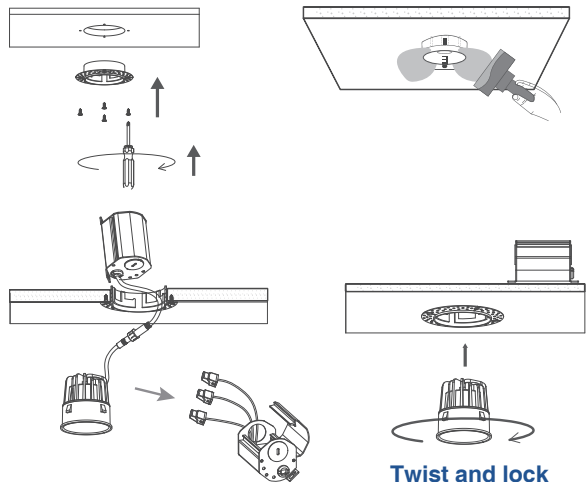

2 Inch

Trimless Downlight

- Durable airtight aluminum body
- Type IC, Air-Tight & Wet - No Housing Required
- Flangeless installation, provide a more high end looking
- No housing required, easy and fast installation
- 100%-10% dimming capability. This fixture is compatible with industry standard forward-phase / reverse-phase and TRIAC/ELV dimmers
- Rated for long life - over 50,000 hours

2in Square 8W Trimless Downlight

Twist and lock

CUT
Cut Hole Size
Round: Ø2 3/5"
Square: 2 4/5" x 2 4/5"

Accessories

Mounting Plates

R2.5-4-6-NC
See Page 19

Emergency Backup

BL-ELD-15W
See Page 19

2

Inch

Trimless Downlight

- Durable airtight aluminum body
- Type IC, Air-Tight & Wet - No Housing Required
- Flangeless installation, provide a more high end looking
- Easy and fast installation.
- 100%-10% dimming capability. This fixture is compatible with industry standard forward-phase / reverse-phase and TRIAC/ELV dimmers
- Rated for long life - over 50,000 hours