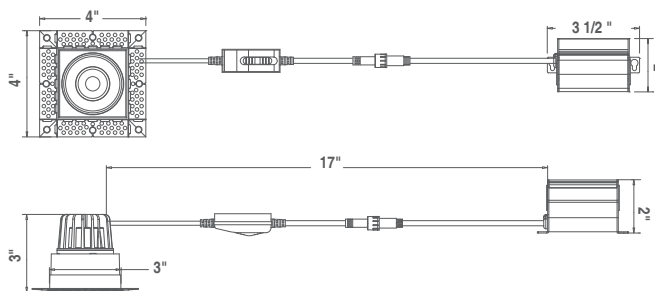

2 Inch

Trimless Downlight

- Durable airtight aluminum body
- Type IC, Air-Tight & Wet - No Housing Required
- Flangeless installation, provide a more high end looking
- No housing required, easy and fast installation
- 100%-10% dimming capability. This fixture is compatible with industry standard forward-phase / reverse-phase and TRIAC/ELV dimmers
- Rated for long life - over 50,000 hours

SPECIFICATIONS	
Application	Recessed Ceiling Mount
Watts	8W
CRI	90Ra+
Color Temperature(K)	5CCT Selectable (3K Optional)
Light Output(lm)	600lm
Default Driver Input	AC120V, 60Hz
Dimming	Triac Dimming
Power Factor	>0.9
Approved Location	Wet Location
Air Tight	Yes
Operating Temp.	(-4°F-104°F) -20-40°C
Beam Angle	38°

2in Square 8W Trimless Downlight

Twist and lock

CUT
Cut Hole Size
Round: Ø2 3/5"
Square: 2 4/5" x 2 4/5"

Accessories

Mounting Plates

R2.5-4-6-NC
See Page 19

Emergency Backup

BL-ELD-15W
See Page 19