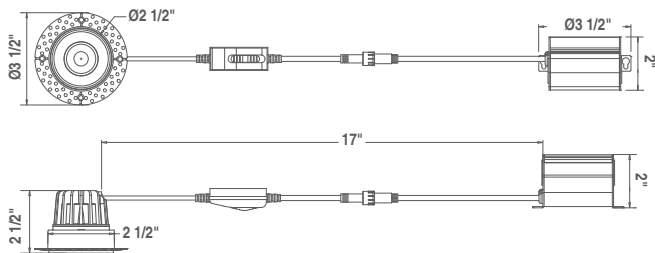

2in Round 8W Trimless Downlight