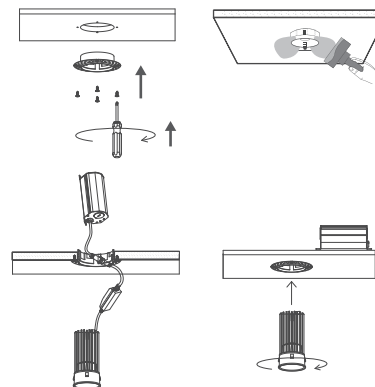

Accessories

Mounting Plates

R2.5-4-6-NC
See Page 18

Emergency Backup

BL-ELD-15W
See Page 18