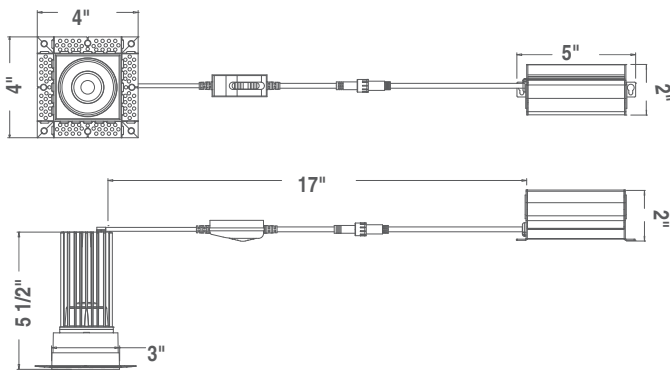

2in Square 8W Trimless Downlight

Twist and lock

CUT
Cut Hole Size
Round: Ø2 3/5"
Square: 2 4/5" x 2 4/5"

Accessories

Mounting Plates

R2.5-4-6-NC
See Page 19

Emergency Backup

BL-ELD-15W
See Page 19

2

Inch

Trimless Downlight

- Durable airtight aluminum body
- Type IC, Air-Tight & Wet - No Housing Required
- Flangeless installation, provide a more high end looking
- Easy and fast installation.
- 100%-10% dimming capability. This fixture is compatible with industry standard forward-phase / reverse-phase and TRIAC/ELV dimmers
- Rated for long life - over 50,000 hours

2 inch Round 15W Trimless Downlight

2 inch Square 15W Trimless Downlight

SPECIFICATIONS	
Application	Recessed Ceiling Mount
Watts	15W
CRI	90Ra+
Color Temperature(K)	5CCT Selectable (1CCT Optional)
Light Output(lm)	1000lm
Default Driver Input	AC120V, 60Hz
Dimming	Triac Dimming
Power Factor	>0.9
Approved Location	Wet Location
Air Tight	Yes
Operating Temp.	(-4°F~104°F) -20~40°C
Beam Angle	38°