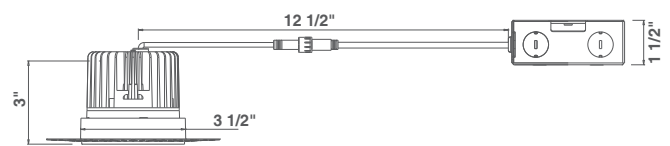

4 Inch

Trimless Downlight

- Durable airtight aluminum body
- Type IC, Air-Tight & Wet - No Housing Required
- Flangeless installation, provide a more high end looking
- No housing required, easy and fast installation
- 100%-10% dimming capability. This fixture is compatible with industry standard forward-phase / reverse-phase and TRIAC/ELV dimmers
- Rated for long life - over 50,000 hours

WET LOCATION

DIMMABLE

AIR-TIGHT

IC-RATED

SPECIFICATIONS	
Application	Recessed Ceiling Mount
Watts	15W
CRI	90Ra+
Color Temperature(K)	5CCT Selectable
Light Output(lm)	1000lm
Default Driver Input	AC120V, 60Hz
Dimming	Triac Dimming
Power Factor	>0.9
Approved Location	Wet Location
Air Tight	Yes
Operating Temp.	(-4°F~-104°F) -20~40°C
Beam Angle	38°

ORDERING

MODELS	CCT	FINISH
RA4RTL-15W-5CCT-D90-MW	5CCT selectable (2700-5000K)	MW(Matte White)

Cut Hole Size
03 3/4"

Twist and lock

Accessories

Mounting Plates

R2.5-4-6-NC
See Page 19

Mounting Plates