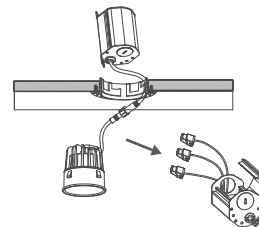

4 Inch

Trimless Downlight

- Durable airtight aluminum body
- Type IC, Air-Tight & Wet - No Housing Required
- Flangeless installation, provide a more high end looking
- No housing required, easy and fast installation
- 100%-10% dimming capability. This fixture is compatible with industry standard forward-phase / reverse-phase and TRIAC/ELV dimmers
- Rated for long life - over 50,000 hours

WET LOCATION

DIMMABLE

AIR-TIGHT

IC-RATED

SPECIFICATIONS	
Application	Recessed Ceiling Mount
Watts	15W
CRI	90Ra+
Color Temperature(K)	5CCT Selectable
Light Output(lm)	1000lm
Default Driver Input	AC120V, 60Hz
Dimming	Triac Dimming
Power Factor	>0.9
Approved Location	Wet Location
Air Tight	Yes
Operating Temp.	(-4°F~-104°F) -20~40°C
Beam Angle	38°

ORDERING

MODELS	CCT	FINISH
RA4RTL-15W-5CCT-D90-MW	5CCT selectable (2700-5000K)	MW(Matte White)

Cut Hole Size
03 3/4"

Twist and lock

Accessories

Mounting Plates

R2.5-4-6-NC
See Page 19

Mounting Plates