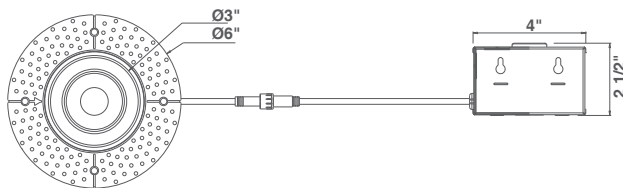

4 Inch

Trimless Downlight

- Durable airtight aluminum body
- Type IC, Air-Tight & Wet - No Housing Required
- Flangeless installation, provide a more high end looking
- No housing required, easy and fast installation
- 100%-10% dimming capability. This fixture is compatible with industry standard forward-phase / reverse-phase and TRIAC/ELV dimmers
- Rated for long life - over 50,000 hours

WET LOCATION

DIMMABLE

AIR-TIGHT

IC-RATED

SPECIFICATIONS	
Application	Recessed Ceiling Mount
Watts	15W
CRI	90Ra+
Color Temperature(K)	5CCT Selectable
Light Output(lm)	1000lm
Default Driver Input	AC120V, 60Hz
Dimming	Triac Dimming
Power Factor	>0.9
Approved Location	Wet Location
Air Tight	Yes
Operating Temp.	(-4°F~-104°F) -20~40°C
Beam Angle	38°

ORDERING

MODELS	CCT	FINISH
RA4RTL-15W-5CCT-D90-MW	5CCT selectable (2700-5000K)	MW(Matte White)

Cut Hole Size
03 3/4"

Twist and lock

Accessories

Mounting Plates

R2.5-4-6-NC
See Page 19

Mounting Plates