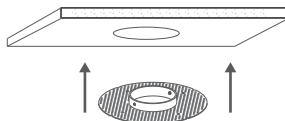

4 Inch

Trimless Downlight

- Durable airtight aluminum body
- Type IC, Air-Tight & Wet - No Housing Required
- Flangeless installation, provide a more high end looking
- No housing required, easy and fast installation
- 100%-10% dimming capability. This fixture is compatible with industry standard forward-phase / reverse-phase and TRIAC/ELV dimmers
- Rated for long life - over 50,000 hours

WET LOCATION

DIMMABLE

AIR-TIGHT

IC-RATED

SPECIFICATIONS	
Application	Recessed Ceiling Mount
Watts	15W
CRI	90Ra+
Color Temperature(K)	5CCT Selectable
Light Output(lm)	1000lm
Default Driver Input	AC120V, 60Hz
Dimming	Triac Dimming
Power Factor	>0.9
Approved Location	Wet Location
Air Tight	Yes
Operating Temp.	(-4°F~-104°F) -20~40°C
Beam Angle	38°

ORDERING

MODELS	CCT	FINISH
RA4RTL-15W-5CCT-D90-MW	5CCT selectable (2700-5000K)	MW(Matte White)

Cut Hole Size
03 3/4"

Twist and lock

Accessories

Mounting Plates

R2.5-4-6-NC
See Page 19

Mounting Plates