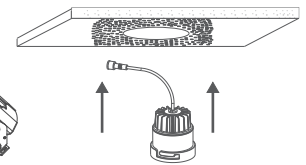

4 Inch

Trimless Downlight

- Durable airtight aluminum body
- Type IC, Air-Tight & Wet - No Housing Required
- Flangeless installation, provide a more high end looking
- No housing required, easy and fast installation
- 100%-10% dimming capability. This fixture is compatible with industry standard forward-phase / reverse-phase and TRIAC/ELV dimmers
- Rated for long life - over 50,000 hours

WET LOCATION

DIMMABLE

AIR-TIGHT

IC-RATED

SPECIFICATIONS	
Application	Recessed Ceiling Mount
Watts	15W
CRI	90Ra+
Color Temperature(K)	5CCT Selectable
Light Output(lm)	1000lm
Default Driver Input	AC120V, 60Hz
Dimming	Triac Dimming
Power Factor	>0.9
Approved Location	Wet Location
Air Tight	Yes
Operating Temp.	(-4°F~-104°F) -20~40°C
Beam Angle	38°

ORDERING

MODELS	CCT	FINISH
RA4RTL-15W-5CCT-D90-MW	5CCT selectable (2700-5000K)	MW(Matte White)

Cut Hole Size
03 3/4"

Twist and lock

Accessories

Mounting Plates

R2.5-4-6-NC
See Page 19

Mounting Plates