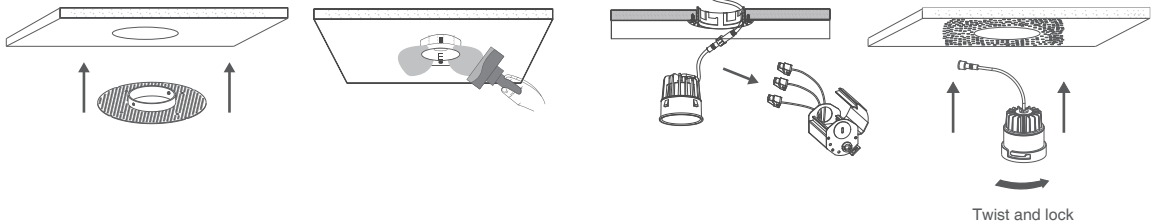

Cut Hole Size
Ø3 3/4"

Accessories

Mounting Plates R2.5-4-6-NC See Page 21	Mounting Plates R4-NC See Page 21	Emergency Backup BL-ELD-15W See Page 21