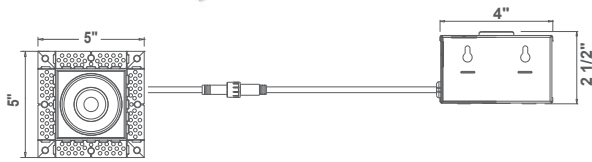

SPECIFICATIONS	
Application	Recessed Ceiling Mount
Watts	15W
CRI	90Ra+
Color Temperature(K)	5CCT Selectable
Light Output(lm)	1000lm
Default Driver Input	AC120V, 60Hz
Dimming	Triac Dimming
Power Factor	>0.9
Approved Location	Damp Location
Air Tight	Yes
Operating Temp.	(-4°F~104°F) -20~40°C
Beam Angle	38°

### ORDERING

MODELS	CCT	FINISH
RA4STL-15W-5CCT-D90-MW	5CCT selectable	MW(Matte White)
RA4RTL-15W-5CCT-D90-MW	(2700-5000K)	

Cut Hole Size  
Ø3 3/4"