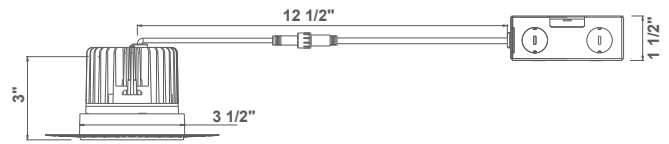

SPECIFICATIONS	
Application	Recessed Ceiling Mount
Watts	15W
CRI	90Ra+
Color Temperature(K)	5CCT Selectable
Light Output(lm)	1000lm
Default Driver Input	AC120V, 60Hz
Dimming	Triac Dimming
Power Factor	>0.9
Approved Location	Damp Location
Air Tight	Yes
Operating Temp.	(-4°F~104°F) -20~40°C
Beam Angle	38°

### ORDERING

MODELS	CCT	FINISH
RA4STL-15W-5CCT-D90-MW	5CCT selectable	MW(Matte White)
RA4RTL-15W-5CCT-D90-MW	(2700-5000K)	

Cut Hole Size  
Ø3 3/4"