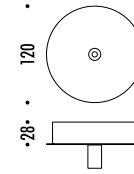

The sizes are expressed in millimeters.

DESIGN DAVIDE GROPPI - 2011  
LAMPADA A SOSPENSIONE - METACRILATO - METALLO  
SUSPENSION LAMP - METHACRYLATE - METAL

CE IP20

LED IS MORE

CEILING ROSE

1A2790300.30.00	BIANCO OPACO / MATT WHITE - 3000K - ON/OFF	100-240 V - 50/60 Hz - 5,6 W LED - 354 lm - CRI > 90
		CAVO BIANCO - ROSONE BIANCO
		ACCESSORI OPZIONALI KIT SOSPENSIONE NON INCLUSI
		WHITE CABLE - WHITE CEILING ROSE
		OPTIONAL ACCESSORIES SUSPENSION KIT NOT INCLUDED