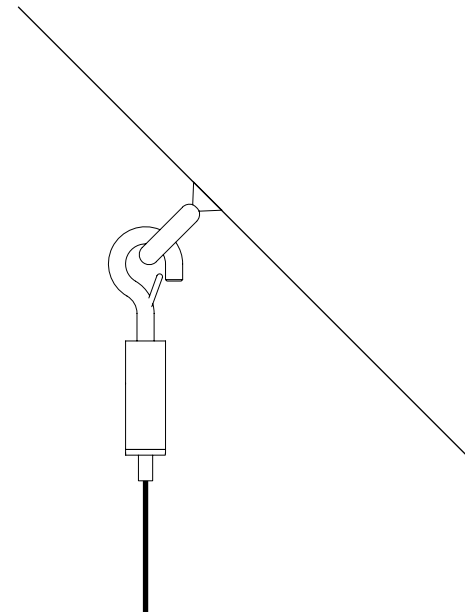

The sizes are expressed in millimeters.

DESIGN DAVIDE GROPPI - 2011  
LAMPADA A SOSPENSIONE - METACRILATO - METALLO  
SUSPENSION LAMP - METHACRYLATE - METAL

CE IP20

LED IS MORE

CEILING ROSE

1A2790300.30.00	BIANCO OPACO / MATT WHITE - 3000K - ON/OFF	100-240 V - 50/60 Hz - 5,6 W LED - 354 lm - CRI > 90
		CAVO BIANCO - ROSONE BIANCO
		ACCESSORI OPZIONALI KIT SOSPENSIONE NON INCLUSI
		WHITE CABLE - WHITE CEILING ROSE
		OPTIONAL ACCESSORIES SUSPENSION KIT NOT INCLUDED

ACCESSORI OPZIONALI / OPTIONAL ACCESSORIES

1A0510000.00.00	STANDARD	KIT FISSAGGIO PER SOFFITTO INCLINATO - NICHELATO 1 PEZZO SLOPED CEILING FIXING KIT - NICKEL PLATED - 1 PIECE	
		COMPATIBLE LAMPS: QuiQuoQua - MASAI - FOSBURY - MOON 120 - SPY - SPY DE	
1A0520000.00.00	STANDARD	KIT FISSAGGIO PER ROSONE INCLINATO - NICHELATO 1 PEZZO SLOPED ROSE FIXING KIT - NICKEL PLATED - 1 PIECE	
		COMPATIBLE LAMPS: MOON 60 - MOON 60 DE - MOON 80	
1A0530000.00.00	STANDARD	GANCIO PER SOFFITTO INCLINATO - CROMATO 1 PEZZO SLOPED CEILING FIXING HOOK - CHROME PLATED - 1 PIECE	
		COMPATIBLE LAMPS: MERIDIANA - SIMBIOSI - SHANGHAI	
1A0360000.00.00	STANDARD	KIT DECENTRATORE / DECENTRALIZATION KIT	
		COMPATIBLE LAMPS: LED IS MORE - MISS 1 - MOON 60 - MOON 60 DE MOON 80 - MOON 120 - CATHODE 1	
1A0770300.00.00	BIANCO OPACO / MATT WHITE	KIT ROSONE + DECENTRATORE KIT CEILING ROSE + DECENTRALIZER CAVO BIANCO 3 m INCLUSO 3 m WHITE CABLE INCLUDED	
1A0770400.00.00	NERO OPACO / MATT BLACK	KIT ROSONE + DECENTRATORE KIT CEILING ROSE + DECENTRALIZER CAVO NERO 3 m INCLUSO 3 m BLACK CABLE INCLUDED	
1A3270300.00.00	BIANCO OPACO / MATT WHITE	BLOCCACAVO - 1 PEZZO CLAMP - 1 PIECE	
1A3270400.00.00	NERO OPACO / MATT BLACK		

1A051000.00.00 - KIT FISSAGGIO PER SOFFITTO INCLINATO / SLOPED CEILING FIXING KIT

1A052000.00.00 - KIT FISSAGGIO PER ROSONE INCLINATO / SLOPED ROSE FIXING KIT

1A053000.00.00 - GANCIO PER SOFFITTO INCLINATO / SLOPED CEILING FIXING HOOK