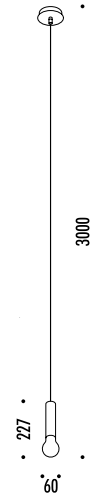

The sizes are expressed in millimeters.

DESIGN DAVIDE GROPPI - 2011  
LAMPADA A SOSPENSIONE - METACRILATO - METALLO  
SUSPENSION LAMP - METHACRYLATE - METAL

CE IP20

LED IS MORE

CEILING ROSE

1A2790300.30.00	BIANCO OPACO / MATT WHITE - 3000K - ON/OFF	100-240 V - 50/60 Hz - 5,6 W LED - 354 lm - CRI > 90
		CAVO BIANCO - ROSONE BIANCO
		ACCESSORI OPZIONALI KIT SOSPENSIONE NON INCLUSI
		WHITE CABLE - WHITE CEILING ROSE
		OPTIONAL ACCESSORIES SUSPENSION KIT NOT INCLUDED

ACCESSORI OPZIONALI / OPTIONAL ACCESSORIES

1A0510000.00.00	STANDARD	KIT FISSAGGIO PER SOFFITTO INCLINATO - NICHELATO 1 PEZZO SLOPED CEILING FIXING KIT - NICKEL PLATED - 1 PIECE	
		COMPATIBLE LAMPS: QuiQuoQua - MASAI - FOSBURY - MOON 120 - SPY - SPY DE	
1A0520000.00.00	STANDARD	KIT FISSAGGIO PER ROSONE INCLINATO - NICHELATO 1 PEZZO SLOPED ROSE FIXING KIT - NICKEL PLATED - 1 PIECE	
		COMPATIBLE LAMPS: MOON 60 - MOON 60 DE - MOON 80	
1A0530000.00.00	STANDARD	GANCIO PER SOFFITTO INCLINATO - CROMATO 1 PEZZO SLOPED CEILING FIXING HOOK - CHROME PLATED - 1 PIECE	
		COMPATIBLE LAMPS: MERIDIANA - SIMBIOSI - SHANGHAI	
1A0360000.00.00	STANDARD	KIT DECENTRATORE / DECENTRALIZATION KIT	
		COMPATIBLE LAMPS: LED IS MORE - MISS 1 - MOON 60 - MOON 60 DE MOON 80 - MOON 120 - CATHODE 1	
1A0770300.00.00	BIANCO OPACO / MATT WHITE	KIT ROSONE + DECENTRATORE KIT CEILING ROSE + DECENTRALIZER CAVO BIANCO 3 m INCLUSO 3 m WHITE CABLE INCLUDED	
1A0770400.00.00	NERO OPACO / MATT BLACK	KIT ROSONE + DECENTRATORE KIT CEILING ROSE + DECENTRALIZER CAVO NERO 3 m INCLUSO 3 m BLACK CABLE INCLUDED	
1A3270300.00.00	BIANCO OPACO / MATT WHITE	BLOCCACAVO - 1 PEZZO CLAMP - 1 PIECE	
1A3270400.00.00	NERO OPACO / MATT BLACK		