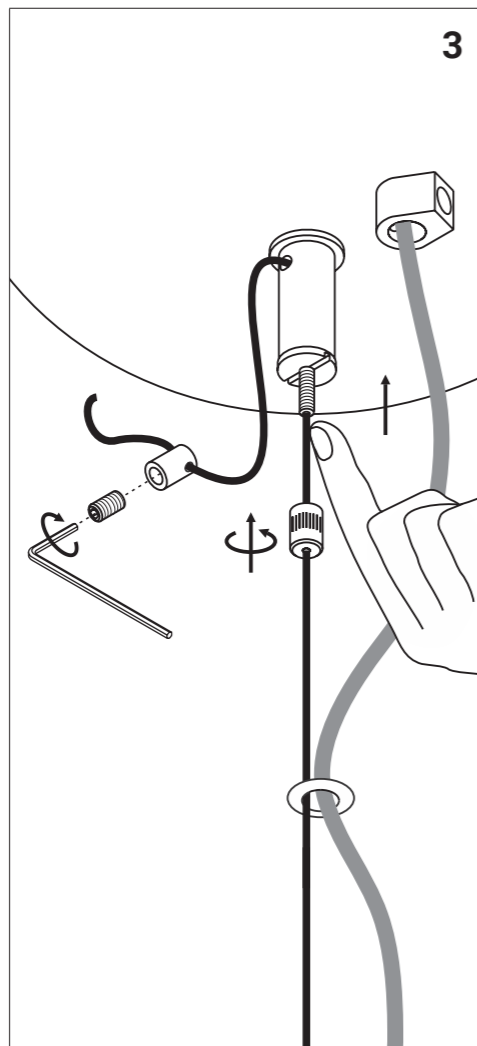

**EU Version** **1A**

⚠ On  
Off

1  
3  
2  
6-7 mm

90°

Yes No

70 mm

Brown wire  
Earth connect yellow-green

L1 N

L2 White wire

LED bulb LED bulb

**US Version** **1B**

⚠ On  
Off

90°

Yes No

3 1/2" - 4" OCT

Yellow-green wire Ground connect

Black wire  
White wire

L N

**LED lamp**

Max Ø60 mm

⚠

**4**

EU Version  
Bulb not included  
Max 15 W LED

US Version  
Bulb not included  
Max 25 W LED