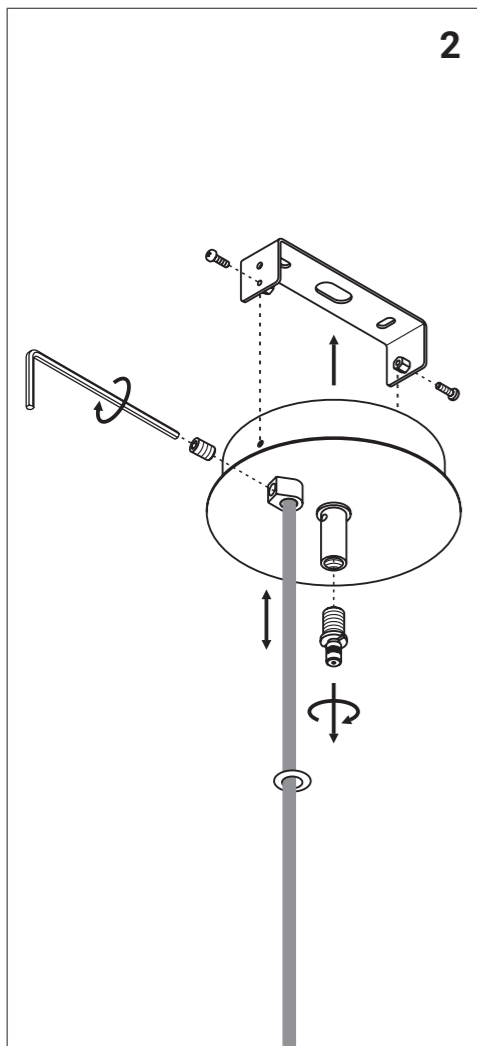

**EU Version** **1A**

⚠ On  
Off

1  
3  
2  
6-7 mm

90°

Yes No

70 mm

Brown wire  
Earth connect yellow-green

L1 N

L2 White wire

LED bulb LED bulb

**US Version** **1B**

⚠ On  
Off

90°

Yes No

3 1/2" - 4" OCT

Yellow-green wire Ground connect

Black wire  
White wire

L N

**LED lamp**

Max Ø60 mm

⚠

**4**

EU Version  
Bulb not included  
Max 15 W LED

US Version  
Bulb not included  
Max 25 W LED