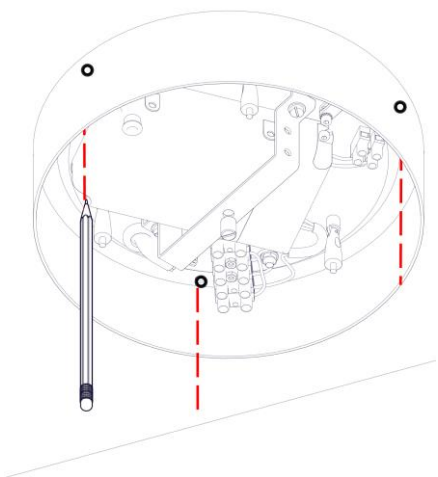

21001/DIM – 21001/DIM/DK
LENT
Design Yonoh Estudio Creativo, 2017

2

3

4

5

6

7

8