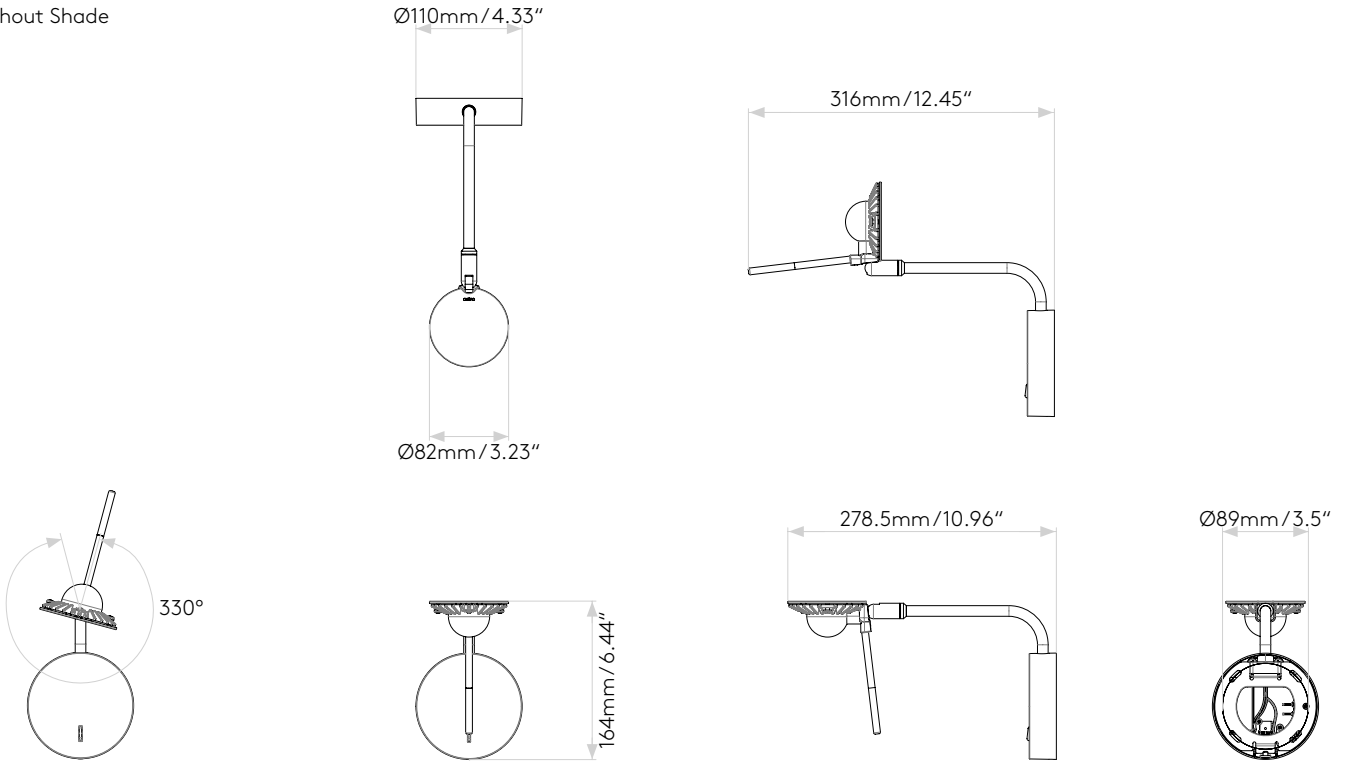

MIURA SWING ARM

astro

GENERAL

LOCATION:	Interior
CLASS:	cULus (Class 1)
LOCATION RATING:	Dry
DRIVER REQUIRED:	Mains 120V
INSTALLATION ORIENTATION:	Wall Mount - Vertical
FITTING METHOD:	4" Octagon Box
MAIN MATERIAL:	Metal - Zinc
DIMENSIONS (mm):	H:164 W:110 D:278.5 Ø: 82
DIMENSIONS (inch):	H: 6.46 W: 4.33 D: 10.96 Ø: 3.23
CUT OUT HOLE (mm/inch):	-
RECESS DEPTH (mm/inch):	-
FIRE RATING:	-
CABLE LENGTH (mm/inch):	-
GROSS WEIGHT (lb):	2.18
ADA COMPLIANT:	Yes - if installed in compliance with ADA 307.2, 308, 309.3, 309.4
IC RATING:	-

LAMP

LIGHT SOURCE:	COB LED
WATTAGE:	7.4W
LAMP INCLUDED:	Yes
MAXIMUM LAMP LENGTH (mm/inch):	-
LUMINOUS FLUX (lm):	359
COLOUR TEMP (K):	2700
CRI (Ra):	80
MACADAM ELLIPSE:	3-Step
TILT ADJUSTABLE ANGLE (°):	90
ROTATION ADJUSTABLE ANGLE (°):	330
LIFETIME (hrs):	42300
BEAM ANGLE (°):	-

PRODUCT ELEVATIONS

astro

Please note that some dimensions may vary slightly due to manufacturing tolerances, this includes cable entry and fixing holes.

Without Shade

With Shade