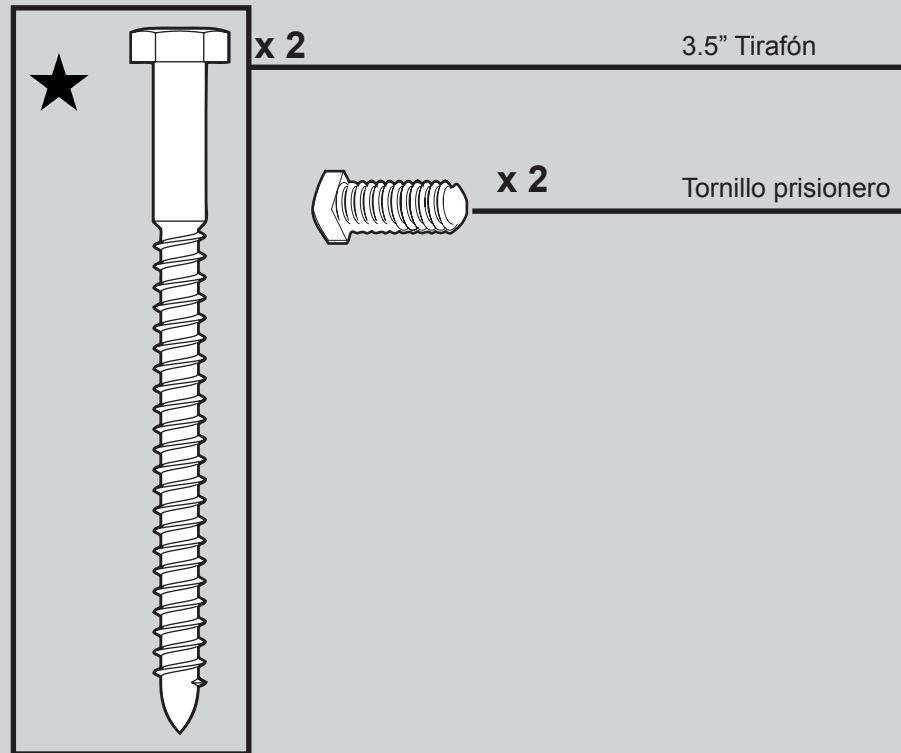

Materiales

(no dibujados a escala)

x 1 Extensión del tirador de cadena