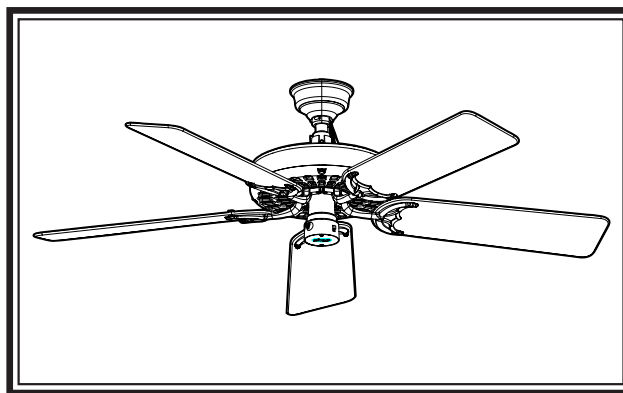

x 11 Screw, Blade Iron Armature

x 16 Screw, Blade Assembly

Fan Parts

(Not Drawn to Scale)

PARTS GUIDE

Hunter

Using this Parts Guide, make sure all parts are included in the box.

If parts are missing, DO NOT RETURN

THIS ITEM TO THE STORE, call 888-830-1326 for assistance.

THIS PARTS GUIDE IS FOR REFERENCE ONLY.

REFER TO THE INSTALLATION MANUAL FOR FULL ASSEMBLY INSTRUCTIONS.

Parts List	Model #	23838	23845	23847
	Asm. Dwg. #	G2673-01	G2673-02	G2673-03
	Finish	Black	White	Chestnut Brown
Item Name	Qty	Part #	Part #	Part #
Canopy Assembly	1	G2688-02	G2688-02	G2688-02
Setscrew	1	03009-04	03009-04	03009-04
Mounting Bracket	1	G2687-02	G2687-02	G2687-02
Rubber Bushing and Pin	1	G2686-02	G2686-02	G2686-02
Screw, Lag	1	03481-04	03481-04	03481-04
Hanger Pipe	1	73523-09	73523-09	73523-09
U-Bracket	1	G2685-02	G2685-02	G2685-02
Hardware Kit	1	K3992-06-000	K3992-07-000	K3992-06-000
Screw, Blade Iron Armature				
Blade Grommet				
Blade Assembly Screw				
Wire Connector				
Switch Housing Cover	1	G2681-01	G2681-01	G2681-01
Blade Iron Set	1	92523-05	92523-05	92523-05
Blade Set	1	K4744-25-314	K4744-25-206	K4744-25-314
Oil Tube	1	07561-03	07561-03	07561-03
Light Kit Adapter	1	G2789-01	G2789-01	G2789-01
Balancing Kit	1	K0118-01	K0118-01	K0118-01
Pull Chain Extension	1	K0139-06	K0139-06	K0139-06