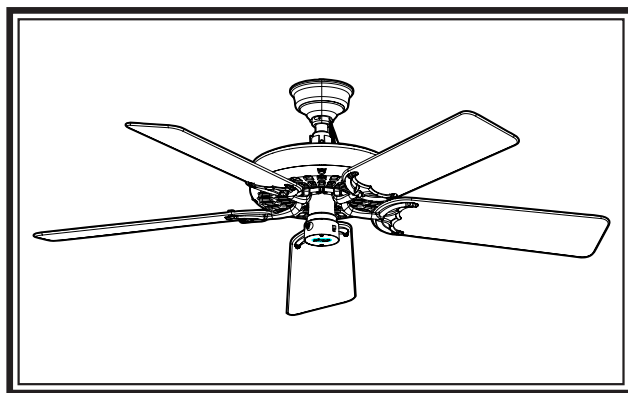

Conjunto de paleta

GUÍA DE PIEZAS

Hunter

ALTO

Consulte esta Guía de partes para asegurarse de que todas las partes estén incluidas en la caja.