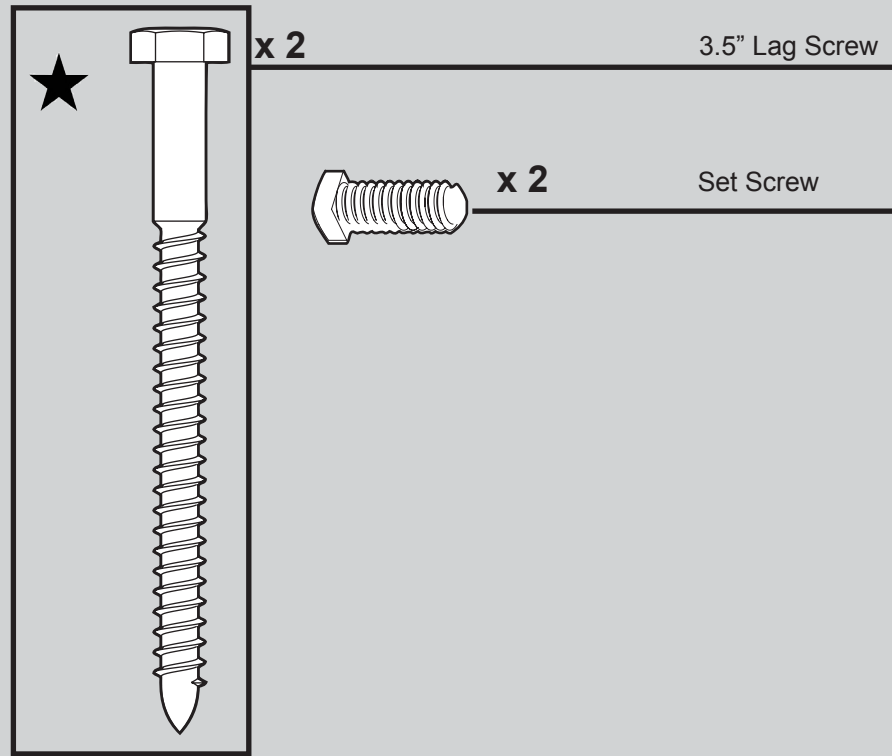

Hardware

(Drawn to Scale)

x 1 Pull Chain Extension

x 1 Light Kit Adapter

x 1 Balancing Kit

x 4 Wire Connector

x 1 Oil Tube

x 16 Blade Grommet

x 11 Screw, Blade Iron Armature

x 16 Screw, Blade Assembly

Fan Parts

(Not Drawn to Scale)

PARTS GUIDE

Hunter

Using this Parts Guide, make sure all parts are included in the box.

If parts are missing, DO NOT RETURN

THIS ITEM TO THE STORE, call 888-830-1326 for assistance.

THIS PARTS GUIDE IS FOR REFERENCE ONLY.

REFER TO THE INSTALLATION MANUAL FOR FULL ASSEMBLY INSTRUCTIONS.

Parts List	Model #	23838	23845	23847
	Asm. Dwg. #	G2673-01	G2673-02	G2673-03
	Finish	Black	White	Chestnut Brown
Item Name	Qty	Part #	Part #	Part #
Canopy Assembly	1	G2688-02	G2688-02	G2688-02
Setscrew	1	03009-04	03009-04	03009-04
Mounting Bracket	1	G2687-02	G2687-02	G2687-02
Rubber Bushing and Pin	1	G2686-02	G2686-02	G2686-02
Screw, Lag	1	03481-04	03481-04	03481-04
Hanger Pipe	1	73523-09	73523-09	73523-09
U-Bracket	1	G2685-02	G2685-02	G2685-02
Hardware Kit	1	K3992-06-000	K3992-07-000	K3992-06-000
Screw, Blade Iron Armature				
Blade Grommet				
Blade Assembly Screw				
Wire Connector				
Switch Housing Cover	1	G2681-01	G2681-01	G2681-01
Blade Iron Set	1	92523-05	92523-05	92523-05
Blade Set	1	K4744-25-314	K4744-25-206	K4744-25-314
Oil Tube	1	07561-03	07561-03	07561-03
Light Kit Adapter	1	G2789-01	G2789-01	G2789-01
Balancing Kit	1	K0118-01	K0118-01	K0118-01
Pull Chain Extension	1	K0139-06	K0139-06	K0139-06