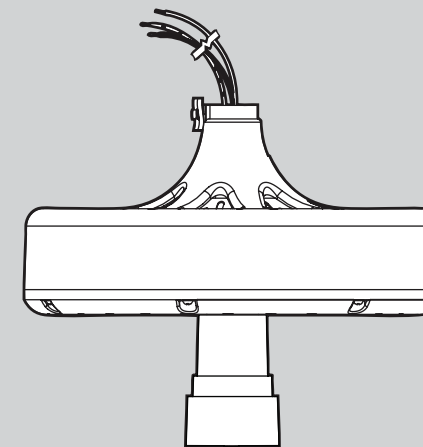

THIS ITEM TO THE STORE, call 888-830-1326 for assistance.

THIS PARTS GUIDE IS FOR REFERENCE ONLY.

REFER TO THE INSTALLATION MANUAL FOR FULL ASSEMBLY INSTRUCTIONS.

Parts List	Model #	23838	23845	23847
	Asm. Dwg. #	G2673-01	G2673-02	G2673-03
	Finish	Black	White	Chestnut Brown
Item Name	Qty	Part #	Part #	Part #
Canopy Assembly	1	G2688-02	G2688-02	G2688-02
Setscrew	1	03009-04	03009-04	03009-04
Mounting Bracket	1	G2687-02	G2687-02	G2687-02
Rubber Bushing and Pin	1	G2686-02	G2686-02	G2686-02
Screw, Lag	1	03481-04	03481-04	03481-04
Hanger Pipe	1	73523-09	73523-09	73523-09
U-Bracket	1	G2685-02	G2685-02	G2685-02
Hardware Kit	1	K3992-06-000	K3992-07-000	K3992-06-000
Screw, Blade Iron Armature				
Blade Grommet				
Blade Assembly Screw				
Wire Connector				
Switch Housing Cover	1	G2681-01	G2681-01	G2681-01
Blade Iron Set	1	92523-05	92523-05	92523-05
Blade Set	1	K4744-25-314	K4744-25-206	K4744-25-314
Oil Tube	1	07561-03	07561-03	07561-03
Light Kit Adapter	1	G2789-01	G2789-01	G2789-01
Balancing Kit	1	K0118-01	K0118-01	K0118-01
Pull Chain Extension	1	K0139-06	K0139-06	K0139-06

Materiales

(no dibujados a escala)

x 1 Extensión del tirador de cadena

Piezas del ventilador

(no dibujadas a escala)

Conjunto de paleta

GUÍA DE PIEZAS

Hunter