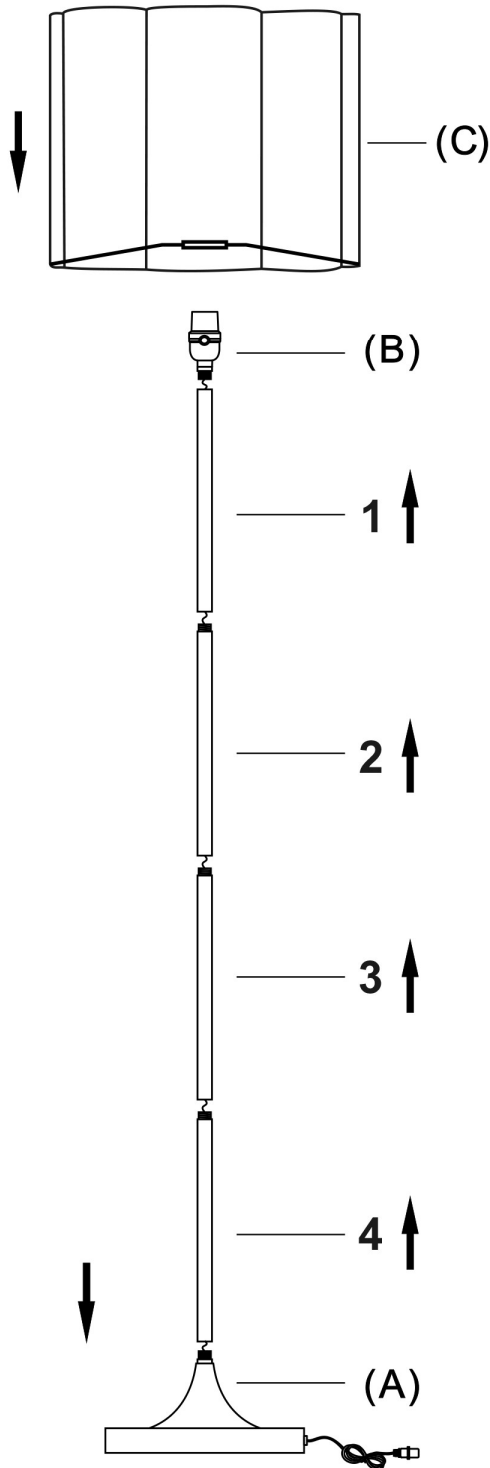

ASSEMBLY INSTRUCTIONS FOR

2618-01

2618-21

ELODIE FLOOR LAMP

Model # 2618-01

Model # 2618-21

1. Screw stem 1 onto socket (B). Then screw stems 1, 2, 3 & 4 together. Then screw stems onto base (A)
2. Socket ring comes pre-assembled to the socket (B). Before assembling the shade, please unscrew this socket ring. Place the shade onto the socket (B), and tighten socket ring onto the socket to secure the shade.
3. Install the bulb (Not Included) by screwing it into the socket (B). Refer to the label on the lamp socket for Maximum wattage information.

GENERAL PRODUCT INFORMATION:

This product is suitable for dry locations only.

IMPORTANT SAFETY INSTRUCTIONS:

This portable lamp has a polarized plug (one blade is wider than the other) as a feature to reduce the risk of electric shock. This plug will fit in a polarized outlet only one way. If the plug does not fit fully in the outlet, reverse the plug.

If it still does not fit, contact a qualified electrician. Never use with an extension cord unless plug can be fully inserted.

DO NOT ALTER THE PLUG.

BULB TYPE: (1) 100 Watt 3-Way Medium Base

ADESSO®

Dear Valued Customer: