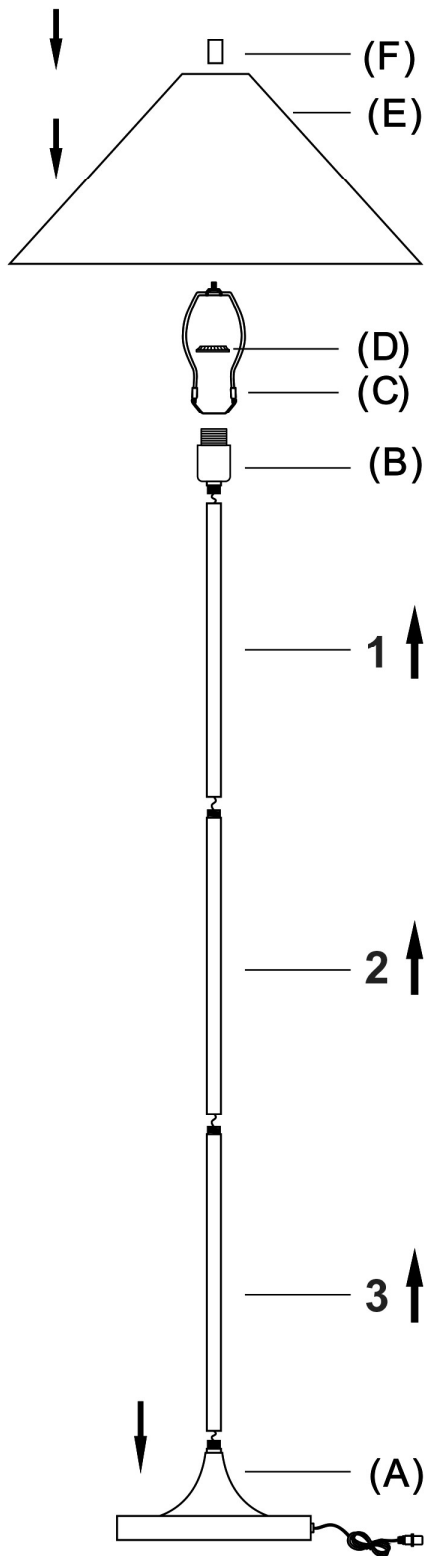

ASSEMBLY INSTRUCTIONS FOR

2620-21

2620-22

ESME FLOOR LAMP

Model # 2620-21

Model # 2620-22

1. Screw stem 1 onto socket (B). Then screw stems 1, 2, 3 & 4 together. Then screw stems onto base (A).
3. Install the harp (D) by unscrewing the socket ring (E) from the socket (C), placing the harp (D) onto the socket (C), and re-tightening socket ring (E) to secure the harp (D).
3. Install the bulb (Not Included) by screwing it into the socket (B). Refer to the label on the lamp socket for Maximum wattage information.
4. Install the shade (D) by unscrewing the finial (E) from the harp (C), placing the shade (D) over.

GENERAL PRODUCT INFORMATION:

This product is suitable for dry locations only.

IMPORTANT SAFETY INSTRUCTIONS:

This portable lamp has a polarized plug (one blade is wider than the other) as a feature to reduce the risk of electric shock. This plug will fit in a polarized outlet only one way. If the plug does not fit fully in the outlet, reverse the plug.

If it still does not fit, contact a qualified electrician. Never use with an extension cord unless plug can be fully inserted.

DO NOT ALTER THE PLUG.

BULB TYPE: (1) 100Watt 3-Way Medium Base

ADESSO®

Dear Valued Customer: