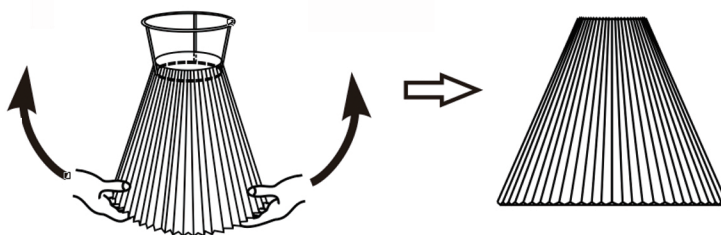

ASSEMBLY INSTRUCTIONS FOR

2623-01

2623-21

UMA SHELF FLOOR LAMP

Model # 2623-01

Model # 2623-21

1. Screw stem 1 onto the socket B. Screw the stems 1-2-3-4-5 together, then screw stems to the fixture base (A).
2. Screw the metal table (F) onto the stem 4.
3. Install the shade (D) by unscrewing the finial (E) from the nipple (C), placing the shade (D) over the threaded nipple, and re-tightening the finial (E) to secure the shade (D).
4. Install the bulb (Not Included) by screwing it into the socket. Refer to the label on the lamp socket for Maximum wattage Information.

GENERAL PRODUCT INFORMATION:

This product is suitable for dry locations only.

IMPORTANT SAFETY INSTRUCTIONS:

This portable lamp has a polarized plug (one blade is wider than the other) as a feature to reduce the risk of electric shock. This plug will fit in a polarized outlet only one way. If the plug does not fit fully in the outlet, reverse the plug.

If it still does not fit, contact a qualified electrician. Never use with an extension cord unless plug can be fully inserted.

DO NOT ALTER THE PLUG.

BULBTYPE:(1) 150Watt3-Way Medium Base

ADESSO®

Dear Valued Customer: