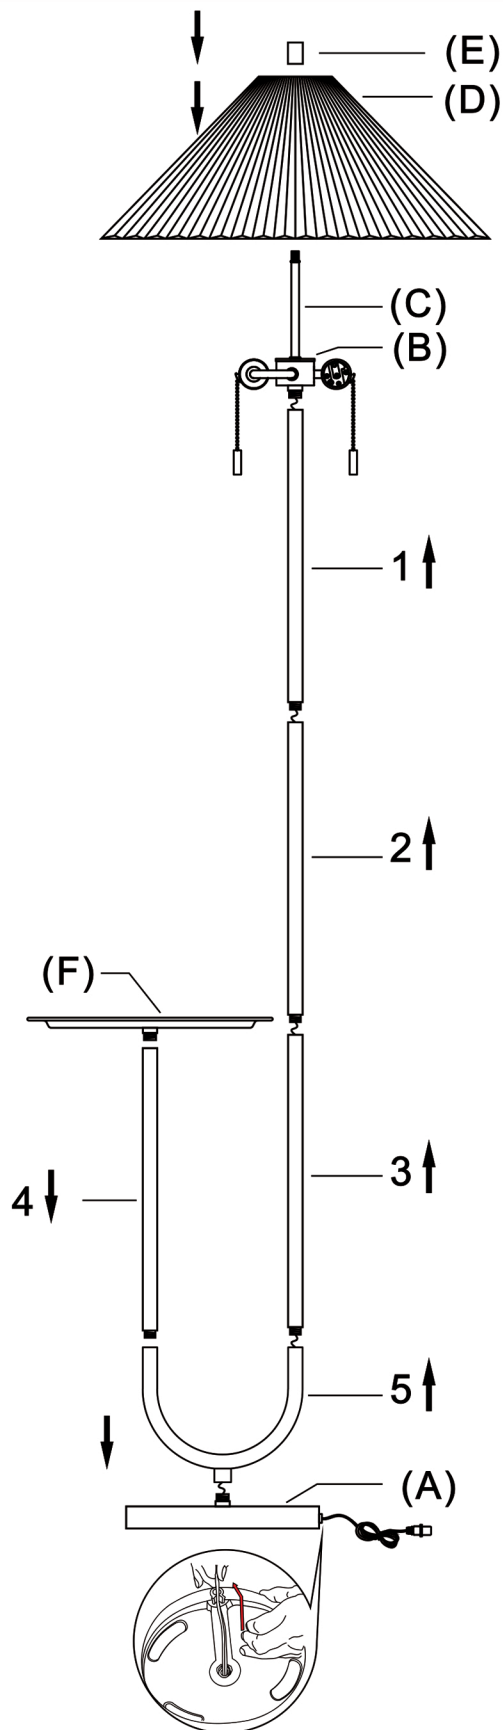

ASSEMBLY INSTRUCTIONS FOR

2623-01

2623-21

UMA SHELF FLOOR LAMP

Model # 2623-01

Model # 2623-21

1. Screw stem 1 onto the socket B. Screw the stems 1-2-3-4-5 together, then screw stems to the fixture base (A).
2. Screw the metal table (F) onto the stem 4.
3. Install the shade (D) by unscrewing the finial (E) from the nipple (C), placing the shade (D) over the threaded nipple, and re-tightening the finial (E) to secure the shade (D).
4. Install the bulb (Not Included) by screwing it into the socket. Refer to the label on the lamp socket for Maximum wattage Information.

GENERAL PRODUCT INFORMATION:

This product is suitable for dry locations only.

IMPORTANT SAFETY INSTRUCTIONS:

This portable lamp has a polarized plug (one blade is wider than the other) as a feature to reduce the risk of electric shock. This plug will fit in a polarized outlet only one way. If the plug does not fit fully in the outlet, reverse the plug.

If it still does not fit, contact a qualified electrician. Never use with an extension cord unless plug can be fully inserted.

DO NOT ALTER THE PLUG.

BULBTYPE:(1) 150Watt3-Way Medium Base

ADESSO®

Dear Valued Customer: