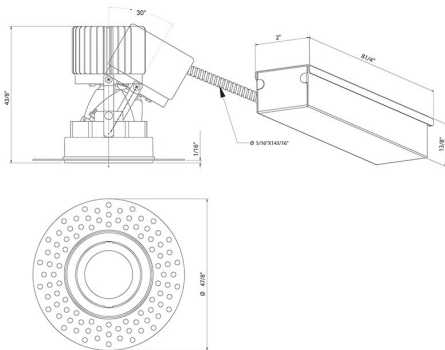

28716-30, AMIGO 3" ROUND TRIMLESS GIMBAL, 15W LED

PRODUCT DETAILS

No.	:	28716-30-013
Product Color	:	WHITE
Diameter	:	2.75"
Height	:	4.125"
Weight	:	1.4lbs

LIGHT SOURCE DETAILS

Light Source Type	:	INTEGRATED LED
Input Voltage	:	120V/277VV
Bulb Voltage	:	120V
Socket Type	:	LED
Total Wattage	:	15W
Total Lumen	:	1290lm
Kelvin	:	3000K
CRI	:	90
Dimmable	:	Yes

OPTIONS AVAILABLE

ITEM NO.	FINISH	SHADE
28716-30-013	WHITE	
28716-30-028	BLACK	

TECHNICAL DETAILS

Light Direction	:	Down
Adjustable Lamp Head	:	Yes
Location	:	DRY
Approval	:	
Title 24	:	Yes
Beam Angle	:	40
Cut Hole Diameter	:	3"