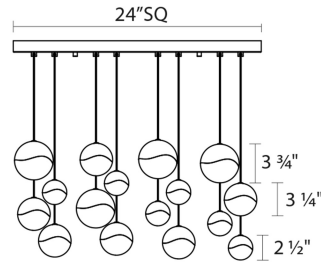

Project:

16-Light Square Assorted LED Pendant Spec Sheet

SKU: 2923.01-AST Learn more at:
<https://sonnemanlight.com/grapes-led-chandelier>

Description: Grapes are luminous LED spheres in multiple sizes, arrayed in precise or random patterns, in clusters, or as single points of light. Seen from the middle or above, the crystal appears clear with a subtle luminance. Moving below, the crystal facets become increasingly apparent, refracting the light into a dazzling radiance. Also available in a [single pendant](#).

Type #:

Dimensions

Height:	3.75"
Width:	23.75"
Length:	23.75"
Diameter:	3.75"
Shape:	Square Canopy
Size:	16-Light Assorted
Canopy/Backplate/Base Width:	24
Canopy/Backplate/Base Depth:	24
Canopy/Backplate/Base Height:	0.5

Electrical Specs

Bulb(s) Included?:	Yes
Bulb 1 Type:	Integral LED
Bulb Quantity:	16
Input Voltage:	120VAC
Wattage:	64
Initial Lumens:	3450
Color Temperature:	3000K
CRI:	90
Power Supply Type:	Transformer
Power Supply Quantity:	2
Power Supply Location:	Canopy
Dimming Type:	ELV
Bulb Max Wattage:	64

Installation

Installation:	Licensed electrician required
Sloped Ceiling Compatible?:	Not Compatible
Minimum Hanging Height:	5"
Maximum Hanging Height:	125"

Shipping

Carton 1 L x W x H:	21" X 11" X 11"
Carton 1 Gross Weight:	23 LBS
Carton 2 L x W x H:	30" X 30" X 5"
Carton 2 Gross Weight:	30.14 LBS
Fixture Weight:	21