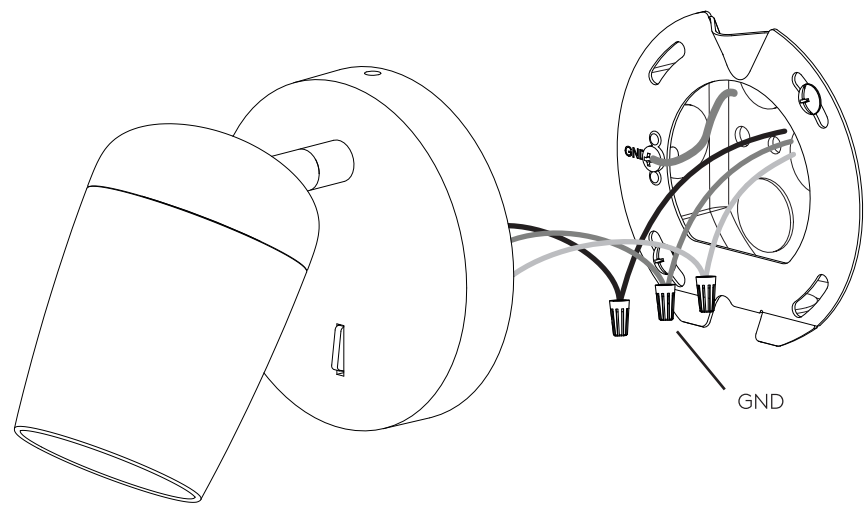

4

WHITE SUPPLY WIRE / NEUTRAL WHITE OR IDENTIFIED FIXTURE WIRE UL LISTED WIRE NUTS	FILS DE COURANT BLANC / NEUTRE FILS DE CONNECTEUR BLANC OU IDENTIFIABLE ÉCROUS DE FIL HOMOLOGUÉS UL	CABLE DE SUMINISTRO BLANCO / NEGATIVO CABLE A LÁMPARA BLANCO / NEGATIVO CONOS ELÉCTRICOS LISTADOS POR UL CABLE A LÁMPARA
BLACK SUPPLY WIRE PLAIN OR BLACK FIXTURE WIRE	FILS DE COURANT NOIR FILS DE CONNECTEUR NOIR OU SANS MARQUES	CABLE DE SUMINISTRO NEGRO CABLE A LÁMPARA NEGRO
BARE, OR GREEN GROUND WIRE FROM SUPPLY BARE, OR GREEN FIXTURE GROUND WIRE	FILS VERT OU NEUTRE DU COURANT FILS VERT OU NEUTRE	CABLE DESNUDO / VERDE TIERRA FÍSICA DEL SUMINISTRO CABLE A LÁMPARA VERDE / TIERRA FÍSICA

- Use the appropriate UL listed wire nut for the number of conductors in the installation/
  Utilisez l'écrou de fil homologué UL approprié pour le nombre de conducteurs dans l'installation/
  Utilice el cono eléctrico apropiado listado por UL para la cantidad de conductores en la instalación