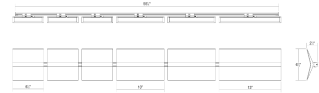

Project:

Turo 55" Rail Kit Spec Sheet

SKU: 3445.03 Learn more at:
<https://sonnemanlight.com/turo-wall-kit>

Description: Turo elemental building blocks -- rail bars and modular adjustable LED sconce planes -- create sculptural vertical surface compositional unity with light and shadow. Each wall kit includes three small sconces, two medium sconces, and one large sconce. Turo is also available as a [single sconce](#) in multiple sizes in a satin white and satin black finish.

Turo gives a nod to Mid-century heritage with its minimal yet bold presence. Scaled for residential, hospitality and commercial settings for an enduring modern presence.

Type #:

Dimensions

Height: 6.5"
Length: 55.25"
Minimum Extension: 2.75"
Maximum Extension: 4"