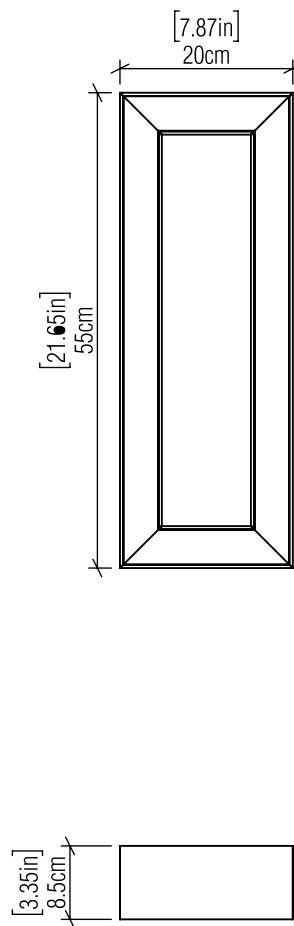

403 [E-26]

Name: Squares Accord Wall Lamp 403
 Collection: Squares
 Application: Wall Lamp
 Construction: Natural Wood Venner, MDF and Acrylic

Specifications

Light Source: 2X 25W 120v-277v E26 (medium base)
 Light Bulbs not Included
 Color Temperature: Lamp dependent
 CRI: Lamp dependent
 Delivered Lumens: Lamp dependent
 Total Power: Lamp dependent
 Input Voltage: 100V-277V
 Input Frequency: 60 Hz
 Canopy Dimension: N/A
 Weight: 2.25kg/4.96lbs

Fixture Image

Technical Drawing

Photometric Graph

Standards

Item code

Finish Option ^①

01 Example: 4068.18

4068	.	18
------	---	----

02 Example: 4068.18o.02i

4068	.	18o	02i
------	---	-----	-----

Finishing Options ^①

Natural Wood

-  **06** IMBUIA
-  **09** LOURO FREIJÓ
-  **12** TEAK
-  **34** MAPLE
-  **18** WALNUT
-  **43** CATHEDRAL FREIJÓ