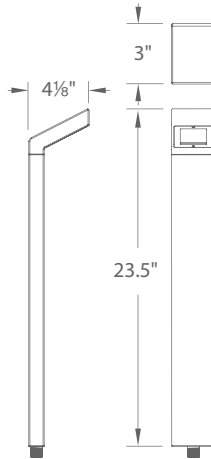

SLOPE PATH LIGHT

6021

WAC

LANDSCAPE LIGHTING

Fixture Type:

Catalog Number:

Project: _____

Location: _____

PRODUCT DESCRIPTION

Sleek linear design blends seamlessly into pathways while providing soft, directional illumination

FEATURES

- IP66 rated, Protected against powerful water jets
- Factory sealed water tight fixtures
- Translucent lens provides uniform light distribution
- Solid diecast corrosion resistant aluminum alloy
- Recommended spacing for installation: 8 to 10ft
- Mounting stake, 6 foot lead wire, and direct burial gel filled wire nuts are included
- Maintains constant lumen output against voltage drop
- UL 1838 Listed

SPECIFICATIONS

Input: 9-15VAC (Transformer is required)
Power: 2.9W / 4.7VA
Brightness: 95 lm
CRI: 90+
Rated Life: 60,000 hours

ORDERING NUMBER

		Color Temp	Finish
6021	<i>Slope Path</i>	27 2700K	BK <i>Black on Aluminum</i>
		30 3000K	BZ <i>Bronze on Aluminum</i>

6021-___BZ

Example: **6021-30BZ**

waclighting.com
Phone (800) 526.2588
Fax (800) 526.2585

Headquarters/Eastern Distribution Center
44 Harbor Park Drive
Port Washington, NY 11050

Central Distribution Center
1600 Distribution Ct
Lithia Springs, GA 30122

Western Distribution Center
1750 Archibald Avenue
Ontario, CA 91760