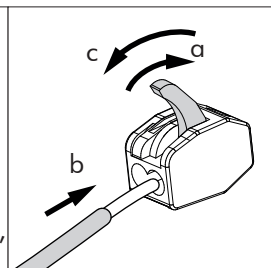

- White Neutral
- Black Line
- Green Ground
- Red DIM +
- Black DIM -