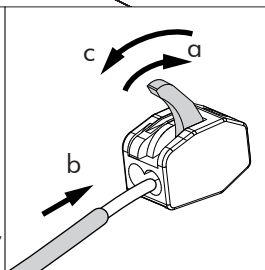

## Connection excluding dimmable function

- |       |          |
|-------|----------|
| White | Neutral  |
| Black | Line     |
| Green | Ground   |
| Red   | Not used |
| Black | Not used |

6

7

Trio: 75 cm | 29.5"