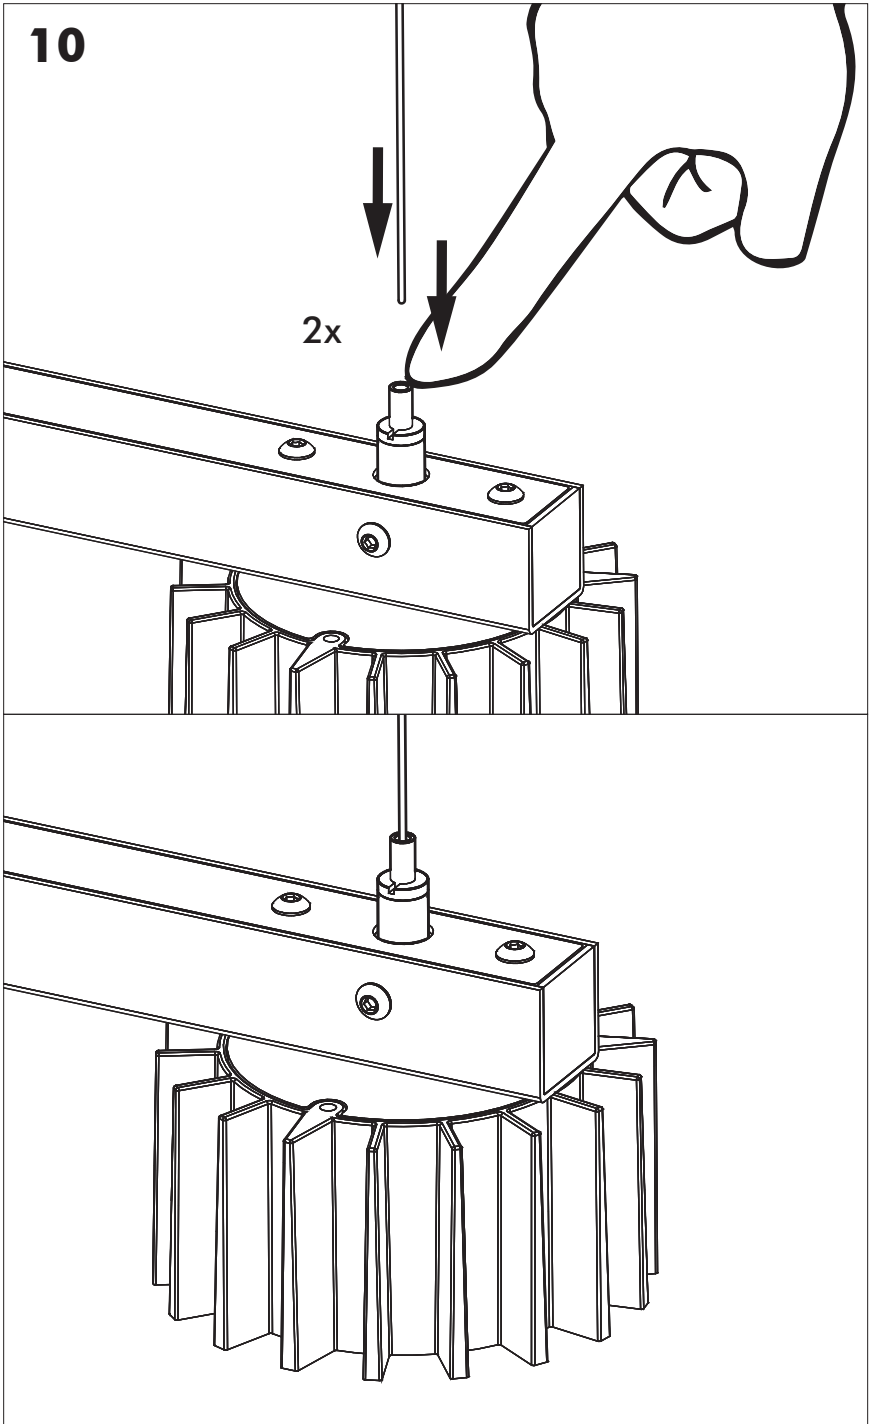

## Connection excluding dimmable function

- |       |          |
|-------|----------|
| White | Neutral  |
| Black | Line     |
| Green | Ground   |
| Red   | Not used |
| Black | Not used |

6

7

Trio: 75 cm | 29.5"

Quintet: 75 cm | 29.5" or 150 cm | 59"

8

9

10