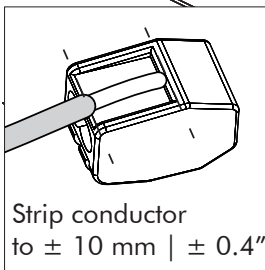

## Connection excluding dimmable function

- |       |          |
|-------|----------|
| White | Neutral  |
| Black | Line     |
| Green | Ground   |
| Red   | Not used |
| Black | Not used |

6

7

Trio: 75 cm | 29.5"