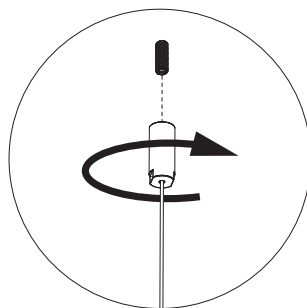

## Connection excluding dimmable function

- |       |          |
|-------|----------|
| White | Neutral  |
| Black | Line     |
| Green | Ground   |
| Red   | Not used |
| Black | Not used |

6

7

Trio: 75 cm | 29.5"

Quintet: 75 cm | 29.5" or 150 cm | 59"

8

9

10