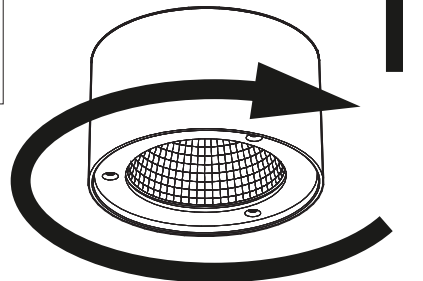

11 BuzziSol Spot