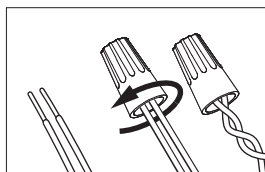

## Connection excluding dimmable function

- |       |          |
|-------|----------|
| White | Neutral  |
| Black | Line     |
| Green | Ground   |
| Red   | Not used |
| Black | Not used |

6

7

Trio: 75 cm | 29.5"