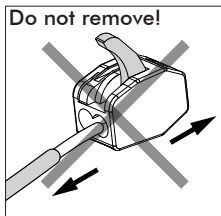

## Connection excluding dimmable function

- |       |          |
|-------|----------|
| White | Neutral  |
| Black | Line     |
| Green | Ground   |
| Red   | Not used |
| Black | Not used |

6

7

Trio: 75 cm | 29.5"