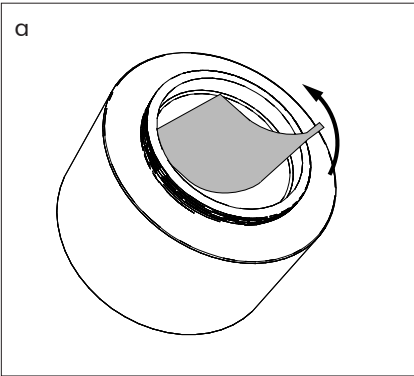

11 BuzziSol Spot