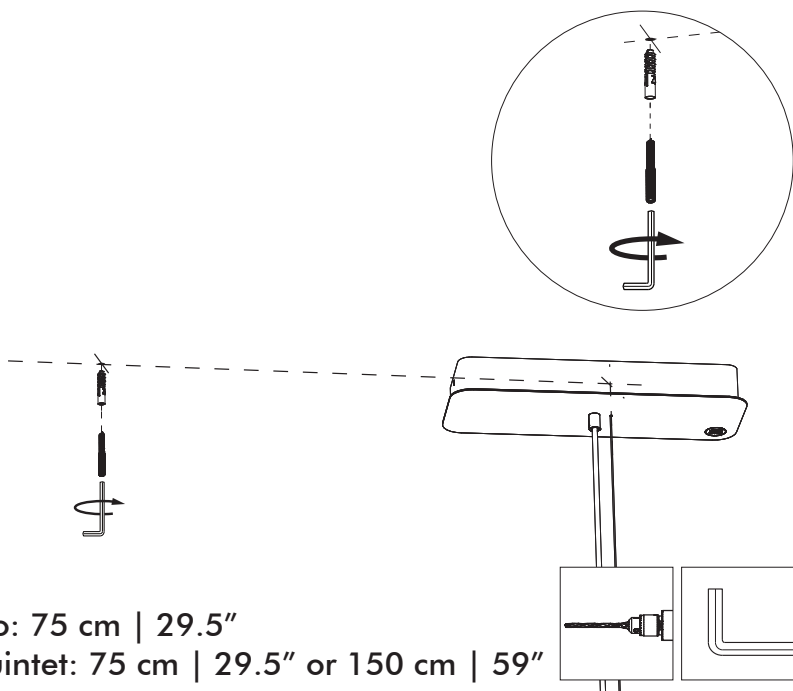

## Connection excluding dimmable function

- |       |          |
|-------|----------|
| White | Neutral  |
| Black | Line     |
| Green | Ground   |
| Red   | Not used |
| Black | Not used |

6

7

Trio: 75 cm | 29.5"

Quintet: 75 cm | 29.5" or 150 cm | 59"

8

9

10