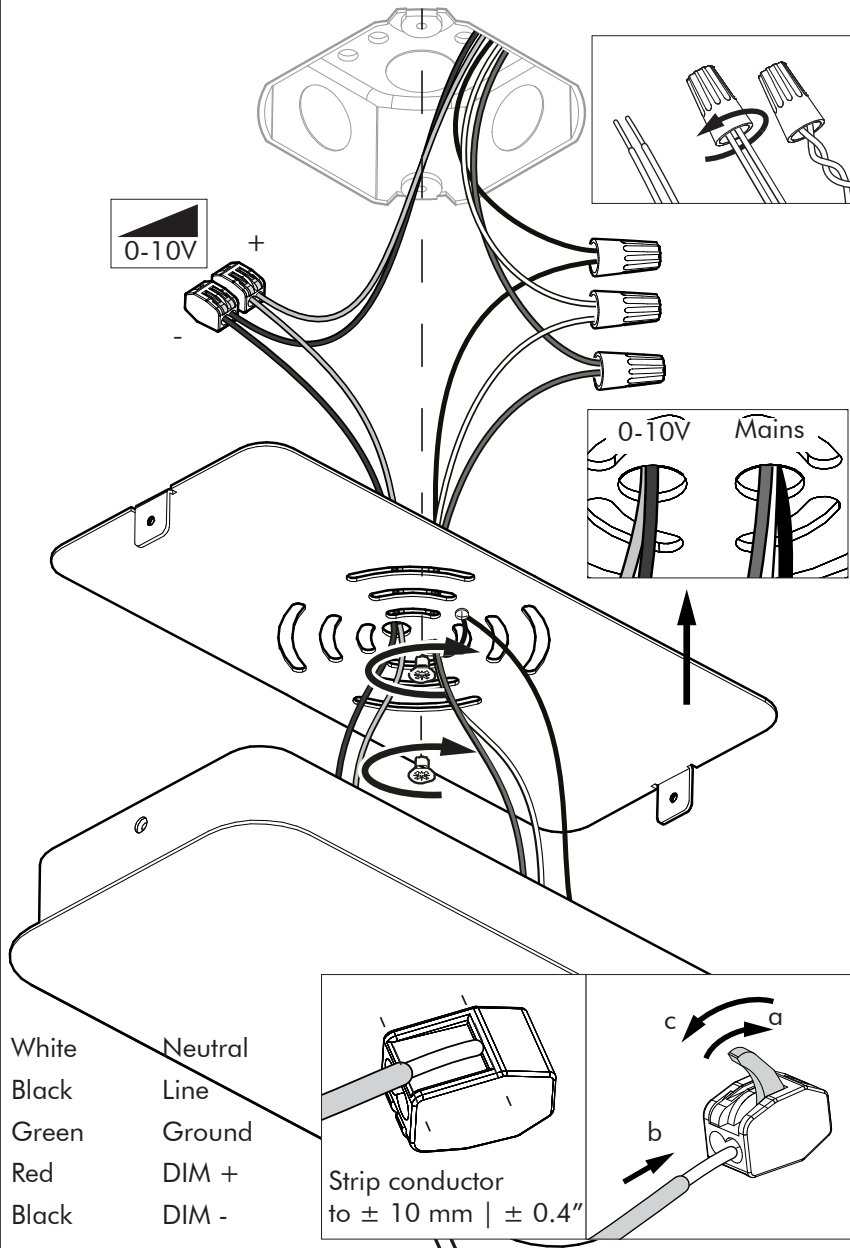

Connection including dimmable function