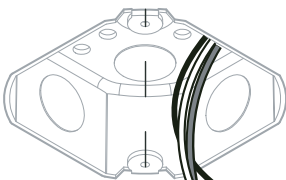

## Connection excluding dimmable function

- |       |          |
|-------|----------|
| White | Neutral  |
| Black | Line     |
| Green | Ground   |
| Red   | Not used |
| Black | Not used |

6

7

Trio: 75 cm | 29.5"