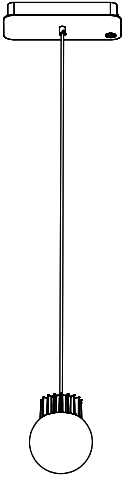

# Included BuzziSol Quintet Globe | Spot

Only if Spot

5x

A cylindrical globe with a flat top and a central opening.

---

Only if Globe

5x

A spherical globe with a flat top and a central opening.

**Solo**

**P.7 Trio|Quintet Type A P.12**

**Trio|Quintet Type B P.21**