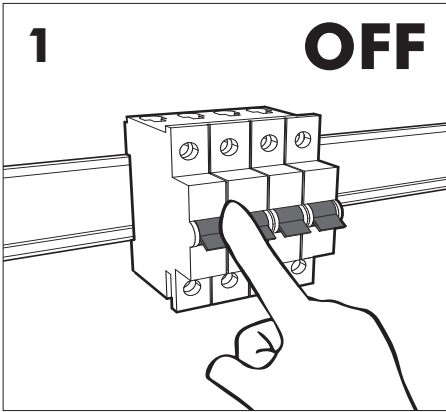

BuzziSol Trio | Quintet Type A

2 PERS.