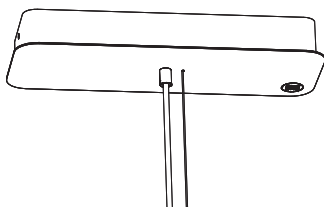

## Connection excluding dimmable function

- |       |          |
|-------|----------|
| White | Neutral  |
| Black | Line     |
| Green | Ground   |
| Red   | Not used |
| Black | Not used |

6

7

Trio: 75 cm | 29.5"

Quintet: 75 cm | 29.5" or 150 cm | 59"

8

9

10