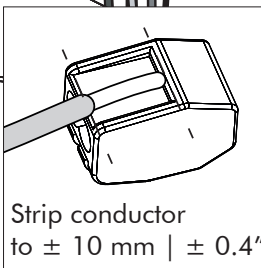

- White Neutral
- Black Line
- Green Ground
- Red DIM +
- Black DIM -