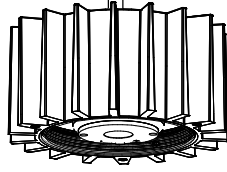

11 BuzziSol Globe