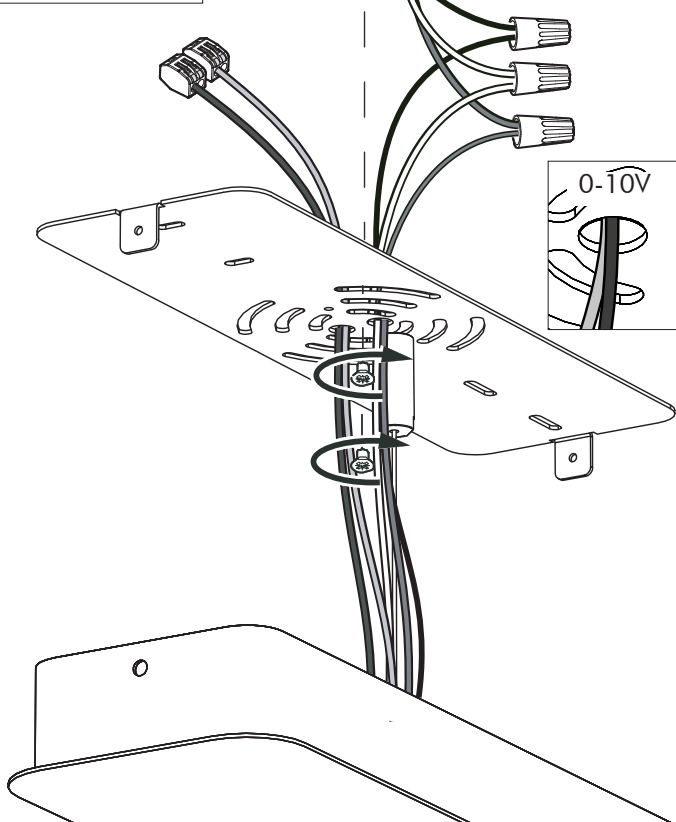

# 5a

Connection including dimmable function

- White Neutral
- Black Line
- Green Ground
- Red DIM +
- Black DIM -

## Connection excluding dimmable function

- |       |          |
|-------|----------|
| White | Neutral  |
| Black | Line     |
| Green | Ground   |
| Red   | Not used |
| Black | Not used |

6

7

Trio: 75 cm | 29.5"