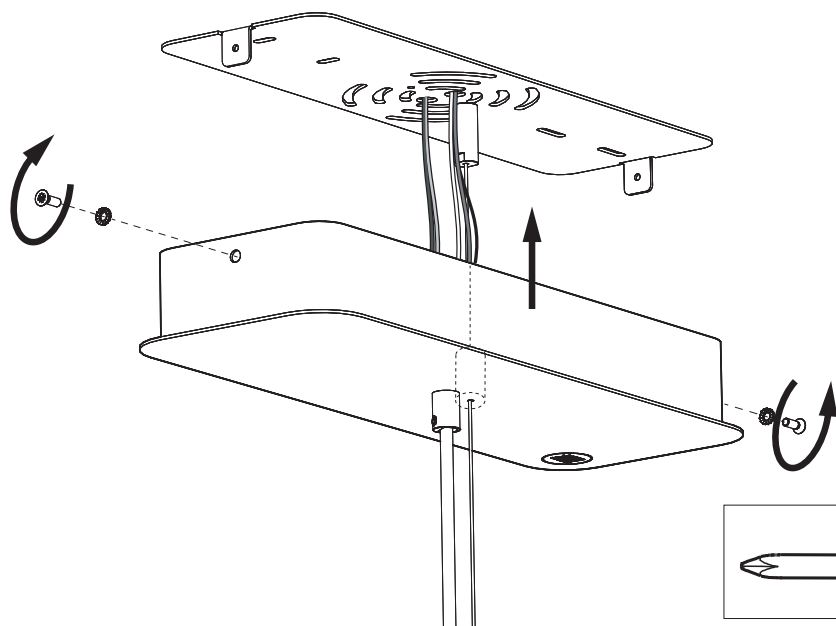

## Connection excluding dimmable function

- |       |          |
|-------|----------|
| White | Neutral  |
| Black | Line     |
| Green | Ground   |
| Red   | Not used |
| Black | Not used |

6

7

Trio: 75 cm | 29.5"