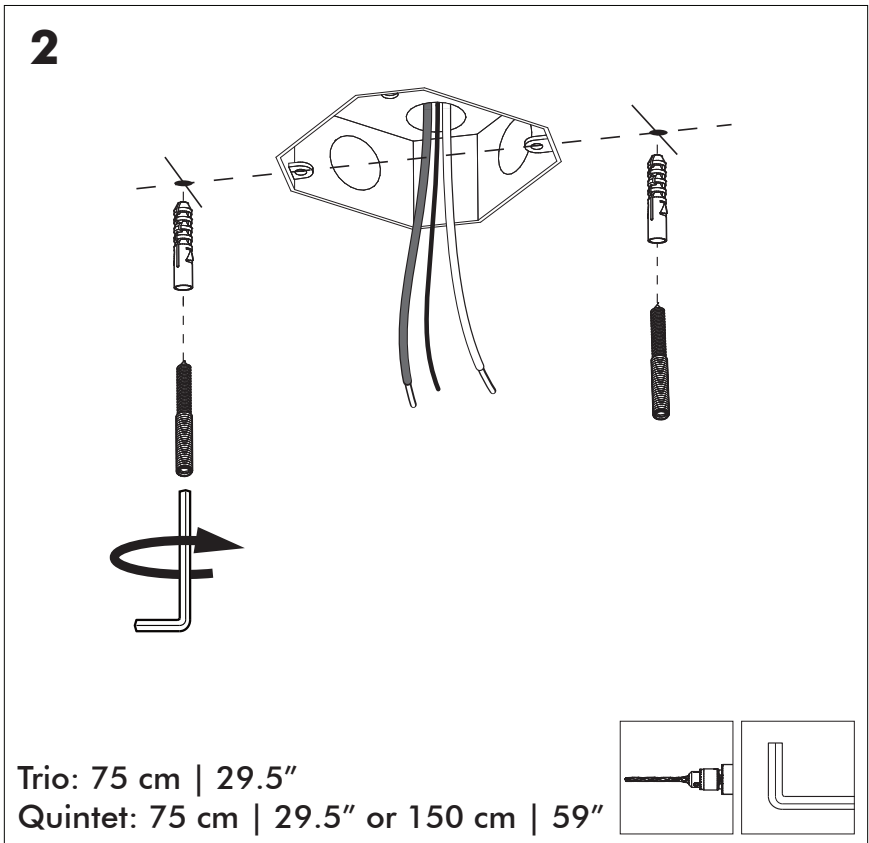

BuzziSol Trio | Quintet Type A

2 PERS.