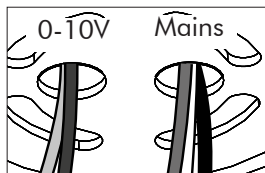

## Connection excluding dimmable function

- |       |          |
|-------|----------|
| White | Neutral  |
| Black | Line     |
| Green | Ground   |
| Red   | Not used |
| Black | Not used |

6

7

Trio: 75 cm | 29.5"