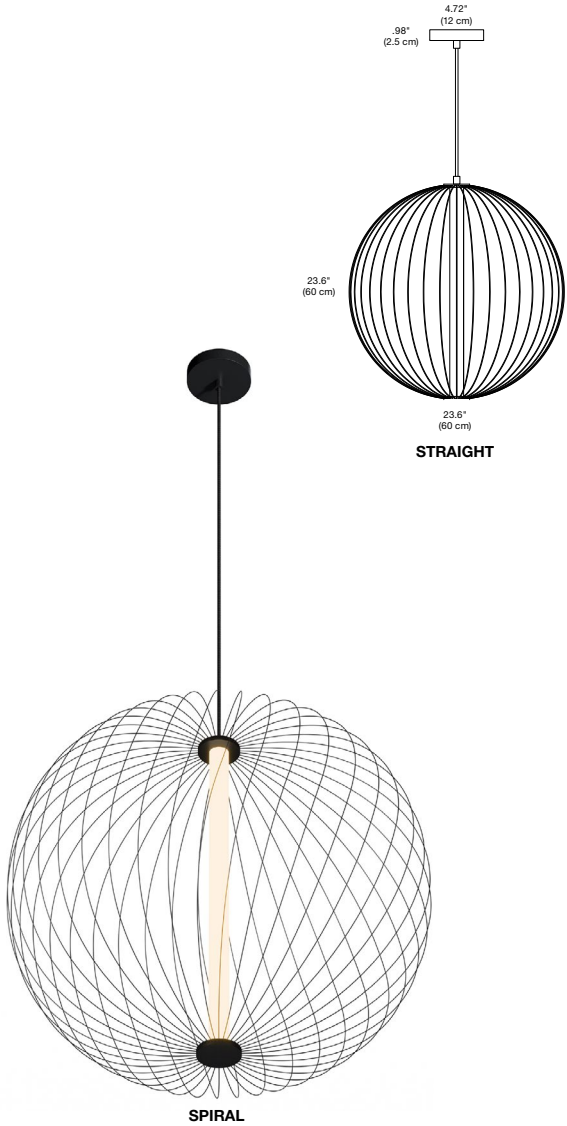

MODERN LIGHTING

Wireframe Atom LED PENDANT

DESCRIPTION

The Wireframe LED Atom Round Pendant by Modern Lighting is an elegant design with a playful appeal. The pliable WireFrame shade can be assembled into 3 distinct patterns all of which give the fixture a unique look; Straight, Crosshatched and Spiral. The 3000K LEDs provide omni-directional illumination. Dimmable with ELV dimmer (sold separately).

STYLE

Make your own style in minutes to fit your preference:
Straight, Crosshatched, Spiral

APPLICATIONS

Restaurants, Retail, Residential, Kitchen Island, Breakfast Nook, Study/Den, General Illumination

BODY FINISH	Black
LAMP	Integrated 5W 120V LED
WATTAGE	5W
DIMMER	Low Voltage Electronic
DIMENSIONS	27.6" D x 14.2" H
<i>Technical Information</i>	
LUMINOUS FLUX	357 lumens
LUMENS/WATT	71.40
COLOR TEMPERATURE	3000 K
CABLE LENGTH	60"

ORDERING CODE

Brand	Series	Category	Shape	Watt	CCT	Finish
ML	02	02	RD	5W	30K	- BK
ML Modern Lighting	02 Wireframe	02 Pendant	RD Round DS Disc	5W 5 Watts	30K 3000K	BK Black

COMPANY	PROJECT	FIXTURE TYPE	APPROVED BY