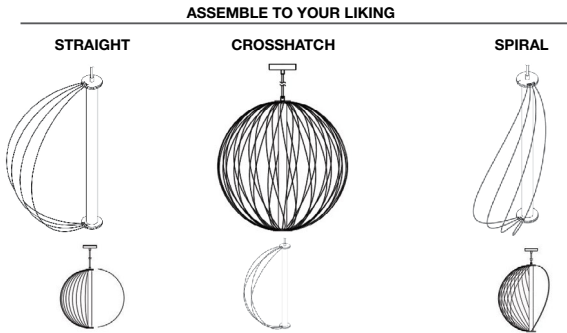

MODERN LIGHTING

Wireframe Atom LED PENDANT

DESCRIPTION

The Wireframe LED Atom Round Pendant by Modern Lighting is an elegant design with a playful appeal. The pliable WireFrame shade can be assembled into 3 distinct patterns all of which give the fixture a unique look; Straight, Crosshatched and Spiral. The 3000K LEDs provide omni-directional illumination. Dimmable with ELV dimmer (sold separately).

STYLE

Make your own style in minutes to fit your preference:
Straight, Crosshatched, Spiral

APPLICATIONS

Restaurants, Retail, Residential, Kitchen Island, Breakfast Nook, Study/Den, General Illumination

BODY FINISH	Black
LAMP	Integrated 5W 120V LED
WATTAGE	5W
DIMMER	Low Voltage Electronic
DIMENSIONS	27.6" D x 14.2" H
<i>Technical Information</i>	
LUMINOUS FLUX	357 lumens
LUMENS/WATT	71.40
COLOR TEMPERATURE	3000 K
CABLE LENGTH	60"

ORDERING CODE

Brand	Series	Category	Shape	Watt	CCT	Finish
ML	02	02	RD	5W	30K	- BK
ML Modern Lighting	02 Wireframe	02 Pendant	RD Round DS Disc	5W 5 Watts	30K 3000K	BK Black

COMPANY	PROJECT	FIXTURE TYPE	APPROVED BY