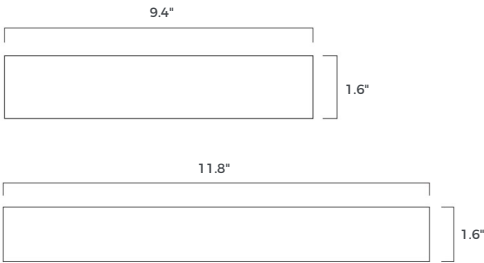

MODERN LIGHTING

Clarity Square LED Surface Mount

DESCRIPTION

The Clarity Square Surface Mount is available in two sizes with a White, Silver, or Black finish. May be mounted to the wall or ceiling. Features a high lumen output, easy installation, an aluminum base for heat dissipation, and a low-profile design with no visible mounting screws. ADA compliant. ETL listed.

SHADE COLOR	Frosted
BODY FINISH	Silver, White, Black
LAMP	Integrated 120V LED
WATTAGE	22W/30W
DIMMER	Dimmable
DIMENSIONS	9.4"W x 1.6"H or 11.8" W x 1.6" H
<i>Technical Information</i>	
LUMINOUS FLUX	1650/2175 lumens
LUMENS/WATT	75/72.5
COLOR TEMPERATURE	3000K
COLOR RENDERING	90+ CRI

ORDERING CODE

Brand	Series	Category	Size	Shape	Watt	CCT	Finish
ML	04	05	09	SQ	22W	30K	- WH
ML Modern Lighting	04 Clarity	05 Wall/Ceiling	09 9.4" 12 11.8"	SQ Square	22W 22 Watts 30W 30 Watts	30K 3000K	WH White SL Silver BL Black