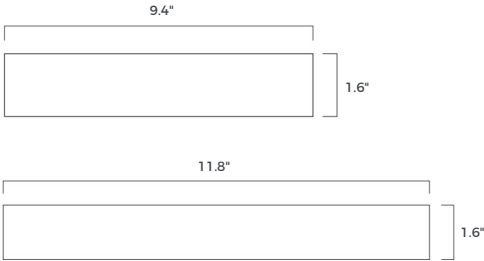

MODERN LIGHTING

Clarity Round LED Surface Mount

DESCRIPTION

The Clarity Round Surface Mount is available in two sizes with a White, Silver, or Black finish. May be mounted to the wall or ceiling. Features a high lumen output, easy installation, an aluminum base for heat dissipation, and a low-profile design with no visible mounting screws. ADA compliant. ETL listed.

SHADE COLOR	Frosted
BODY FINISH	Silver, White, Black
LAMP	Integrated 120V LED
WATTAGE	15W/30W
DIMMER	Dimmable
DIMENSIONS	9.4"W x 1.6"H or 11.8" W x 1.6" H
<i>Technical Information</i>	
LUMINOUS FLUX	1100/2000 lumens
LUMENS/WATT	73.3/66.7
COLOR TEMPERATURE	3000K
COLOR RENDERING	90+ CRI

ORDERING CODE

Brand	Series	Category	Size	Shape	Watt	CCT	Finish
ML	04	05	09	RD	15W	30K	- WH
ML Modern Lighting	04 Clarity	05 Wall/Ceiling	09 9.4" 12 11.8"	RD Round	15W 15 Watts 30W 30 Watts	30K 3000K	WH White SL Silver BL Black