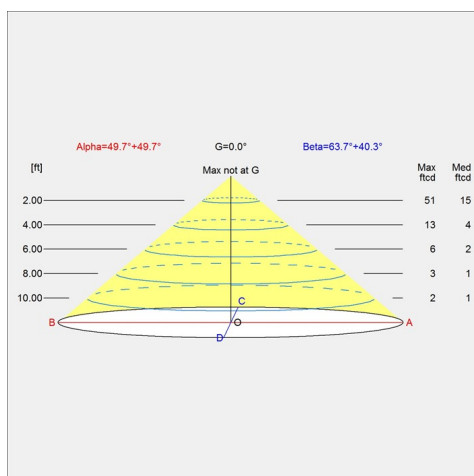

# Light distribution diagrams

Cartesian

Isolux

Polar