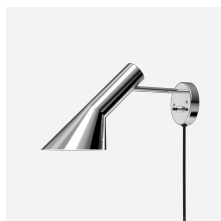

# AJ FLOOR

The fixture emits downward directed light. The angle of the shade can be adjusted to optimize light distribution. The shade is painted white on the inside to ensure a soft comfortable light.

### Information

The white version is supplied with a white cable. The other versions are supplied with a black cable.

## Related products

AJ Table

AJ Wall

AJ 50 Wall

AJ Royal

AJ Mini Table

AJ Garden Bollard

AJ Oxford Table Lamp

# Product description

Terse and iconic design

A semi-conical fixture head.

An arm fixed to a round mounting box holds the fixture head.

Fixture head pivots to direct light as needed.

Different colour variants.