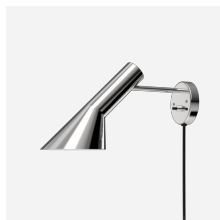

Related products

Product variants

Dimension	Color	Cable type	Light source	Lumen	Voltage frequency
AJ Oxford Table Lamp 14.6 IN	☒ Black	Black textile and wire	LED 2700K	1100	120-277V/60HZ
19.7 IN	☐ White	White textile and wire	LED 3000K	1125	
9.8 IN				1898	
				1955	
				2242	
				2309	
				508	
				597	
				930	
				951