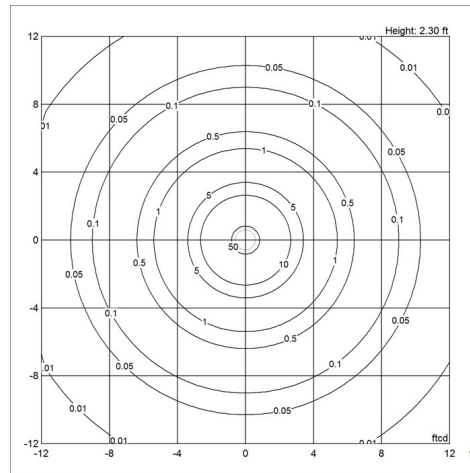

Voltage

120-277V/60HZ

Light distribution diagrams

Cartesian

Isolux

Polar

Spare parts & accessories

Product