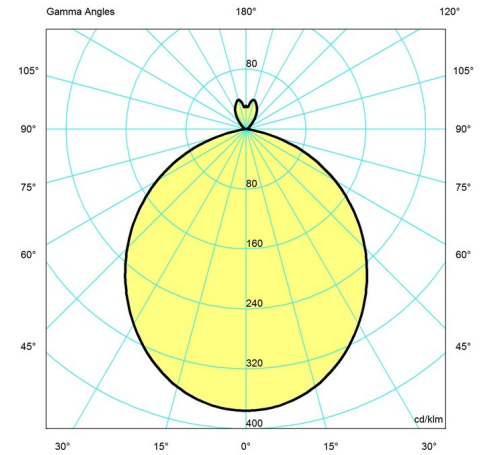

Product description

The AJ Royal is an icon that follows his overall geometric shape concept. The spherical dome shape is simple yet complex. The circular ringed louvers on top provides a glow while still maintaining its overall domed shape. These ridges allows a gentle light to exude upwards, while the custom LED boards provide a glare-free lensed downlight. The fixture is available in 3 different sizes: 9.8", 14.6", 19.7" diameters. The dome-shaped pendant comes in three sizes and is characterized by the ridges on top that allow a gentle light to exude upwards.

Voltage

120-277V/60HZ

Light distribution diagrams

Cartesian

Isolux

Polar

Spare parts & accessories

Product