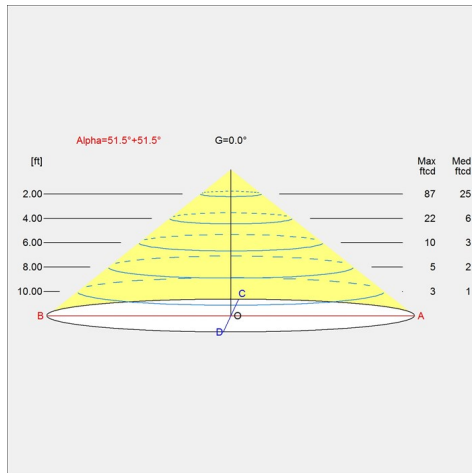

Other functions

Longer cord lengths. Custom finishes. LED in 2700K or 3500K. Alternative dimming controls.

Finish

Black, White

Voltage

120-277V/60HZ

Light distribution diagrams

Cartesian