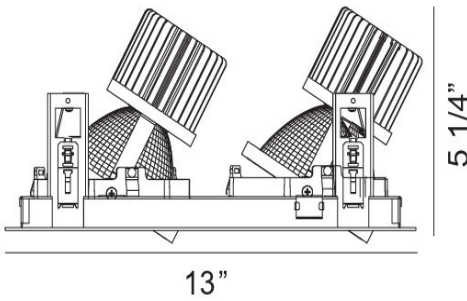

2-LT SQUARE GIMBAL

AMIGO, Recessed

DESCRIPTION

Energy efficient hidden light sources for discreet illumination for all spaces. Designed for both commercial and residential applications, our recessed lighting provides essential directional lighting with a contemporary flare. With LED technologies constantly evolving, our new recessed collections emphasize these solutions.

SPECIFICATIONS

MODEL	35146		
CONSTRUCTION	Forged aluminum heatsink with powder coating		
INSTALLATION TYPE	Remodel/existing ceiling		
CUT HOLE	12 1/4" x 6"		
FINISH	Black/White		
MINIMUM HEIGHT CLEARANCE	9.5"		
MAX CEILING THICKNESS	TRIM: 1.25" /TRIMLESS: 1.5"		
INPUT VOLTAGE	120V - 277V		
WATTAGE	26W non-IC		
DIMMING	TRIAC/ELV/0-10V		
LED PERFORMANCE	Up to 3934 Delivered Lumens ; L70: 50,000 hrs		
CCT	3000K/3500K		
BEAM ANGLE	Wide 40°		
DIFFUSERS	Clear		
ELECTRICAL APPROVAL	Compliant		
WARRANTY			
POWER SUPPLY	ERP 3 in 1 Dimmable Driver Minimum operating temperature: -30°		
ADJUSTABILITY	30°	ROTATION	NO
CRI	90+	APPROVED LOCATION	Damp

Trim

Driver Box (included):