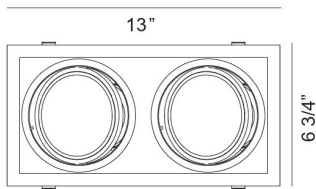

ORDERING INFO

CODE: _____

# OF LIGHT	SHAPE	TRIMS	LIGHT MODULE	WATTAGE	CCT	FINISHES
1-LIGHT	ROUND	TRIMMED	SLIM	15 WATT	3000K	BLACK
2-LIGHT	SQUARE	TRIMLESS	FIXED	26 WATT	3500K	WHITE
3-LIGHT			GIMBAL			

*All features, functionality and other product specifications are subject to change without notice.