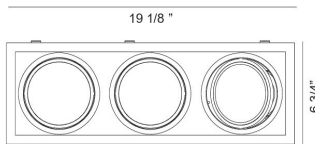

ORDERING INFO

CODE: _____

# OF LIGHT	SHAPE	TRIMS	LIGHT MODULE	WATTAGE	CCT	FINISHES
1-LIGHT	ROUND	TRIMMED	SLIM	15 WATT	3000K	BLACK
2-LIGHT	SQUARE	TRIMLESS	FIXED	26 WATT	3500K	WHITE
3-LIGHT			GIMBAL			

*All features, functionality and other product specifications are subject to change without notice.