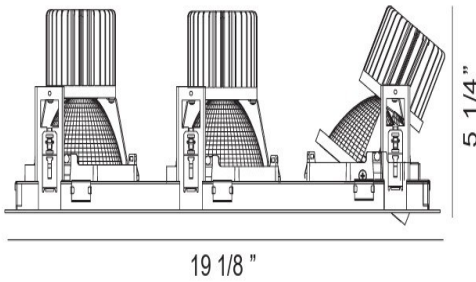

SPECIFICATIONS

MODEL	35148		
CONSTRUCTION	Forged aluminum heatsink with powder coating		
INSTALLATION TYPE	Remodel/existing ceiling		
CUT HOLE	18 1/2" x 6"		
FINISH	Black/White		
MINIMUM HEIGHT CLEARANCE			
MAX CEILING THICKNESS	TRIM: 1.25" / TRIMLESS: 1.5"		
INPUT VOLTAGE	120V - 277V		
WATTAGE	26W non-IC		
DIMMING	TRIAC/ELV/0-10V		
LED PERFORMANCE	Up to 5901 Delivered Lumens ; L70: 50,000 hrs		
CCT	3000K/3500K		
BEAM ANGLE	Wide 40°		
DIFFUSERS	Clear		
ELECTRICAL APPROVAL	Compliant		
WARRANTY			
POWER SUPPLY	ERP 3 in 1 Dimmable Driver Minimum operating temperature: -30°		
ADJUSTABILITY	30°	ROTATION	NO
CRI	90+	APPROVED LOCATION	Damp