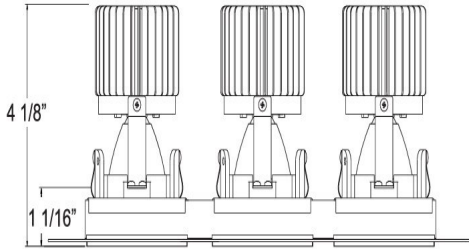

SPECIFICATIONS

MODEL	36026		
CONSTRUCTION	Forged aluminum heatsink with powder coating		
INSTALLATION TYPE	Remodel/existing ceiling		
CUT HOLE	10" x 3"		
FINISH	Black/White		
MINIMUM HEIGHT CLEARANCE	9.5"		
MAX CEILING THICKNESS	TRIM: 1.25" /TRIMLESS: 1.5"		
INPUT VOLTAGE	120V - 277V		
WATTAGE	15W non-IC		
DIMMING	TRIAC/ELV/0-10V		
LED PERFORMANCE	Up to 3147 Delivered Lumens ; L70: 50,000 hrs		
CCT	3000K/3500K		
BEAM ANGLE	Wide 40°		
DIFFUSERS	Clear		
ELECTRICAL APPROVAL	Compliant		
WARRANTY			
POWER SUPPLY	ERP 3 in 1 Dimmable Driver Minimum operating temperature: -30°		
ADJUSTABILITY	NO	ROTATION	NO
CRI	90+	APPROVED LOCATION	Damp