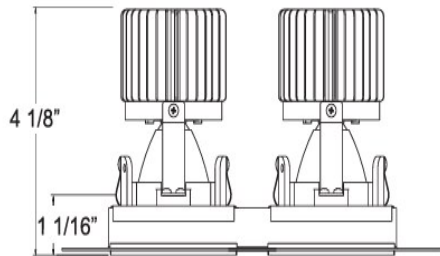

SPECIFICATIONS

MODEL	36024		
CONSTRUCTION	Forged aluminum heatsink with powder coating		
INSTALLATION TYPE	Remodel/existing ceiling		
CUT HOLE	6 1/2" x 3"		
FINISH	Black/White		
MINIMUM HEIGHT CLEARANCE	9.5"		
MAX CEILING THICKNESS	TRIM: 1.25" /TRIMLESS: 1.5"		
INPUT VOLTAGE	120V - 277V		
WATTAGE	15W non-IC		
DIMMING	TRIAC/ELV/0-10V		
LED PERFORMANCE	Up to 2098 Delivered Lumens ; L70: 50,000 hrs		
CCT	3000K/3500K		
BEAM ANGLE	Wide 40°		
DIFFUSERS	Clear		
ELECTRICAL APPROVAL	Compliant		
WARRANTY			
POWER SUPPLY	ERP 3 in 1 Dimmable Driver Minimum operating temperature: -30°		
ADJUSTABILITY	NO	ROTATION	NO
CRI	90+	APPROVED LOCATION	Damp