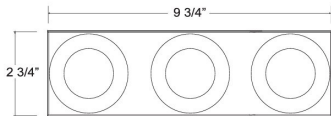

ORDERING INFO

CODE: _____

# OF LIGHT	SHAPE	TRIMS	LIGHT MODULE	WATTAGE	CCT	FINISHES
1-LIGHT	ROUND	TRIMMED	SLIM	15 WATT	3000K	BLACK
2-LIGHT	SQUARE	TRIMLESS	FIXED	26 WATT	3500K	WHITE
3-LIGHT			GIMBAL			

*All features, functionality and other product specifications are subject to change without notice.