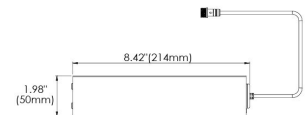

ORDERING INFO

CODE: _____

# OF LIGHT	SHAPE	TRIMS	LIGHT MODULE	WATTAGE	CCT	FINISHES
1-LIGHT	ROUND	TRIMMED	SLIM	15 WATT	3000K	BLACK
2-LIGHT	SQUARE	TRIMLESS	FIXED	26 WATT	3500K	WHITE
3-LIGHT			GIMBAL			

*All features, functionality and other product specifications are subject to change without notice.