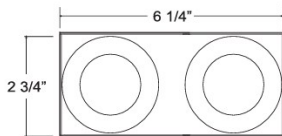

ORDERING INFO

CODE: _____

# OF LIGHT	SHAPE	TRIMS	LIGHT MODULE	WATTAGE	CCT	FINISHES
1-LIGHT	ROUND	TRIMMED	SLIM	15 WATT	3000K	BLACK
2-LIGHT	SQUARE	TRIMLESS	FIXED	26 WATT	3500K	WHITE
3-LIGHT			GIMBAL			

*All features, functionality and other product specifications are subject to change without notice.