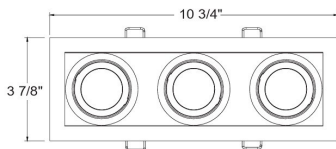

ORDERING INFO

CODE: _____

# OF LIGHT	SHAPE	TRIMS	LIGHT MODULE	WATTAGE	CCT	FINISHES
1-LIGHT	ROUND	TRIMMED	SLIM	15 WATT	3000K	BLACK
2-LIGHT	SQUARE	TRIMLESS	FIXED	26 WATT	3500K	WHITE
3-LIGHT			GIMBAL			

*All features, functionality and other product specifications are subject to change without notice.