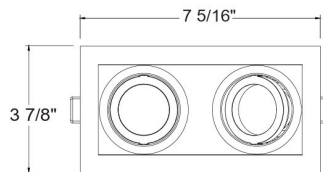

ORDERING INFO

CODE: _____

# OF LIGHT	SHAPE	TRIMS	LIGHT MODULE	WATTAGE	CCT	FINISHES
1-LIGHT	ROUND	TRIMMED	SLIM	15 WATT	3000K	BLACK
2-LIGHT	SQUARE	TRIMLESS	FIXED	26 WATT	3500K	WHITE
3-LIGHT			GIMBAL			

*All features, functionality and other product specifications are subject to change without notice.