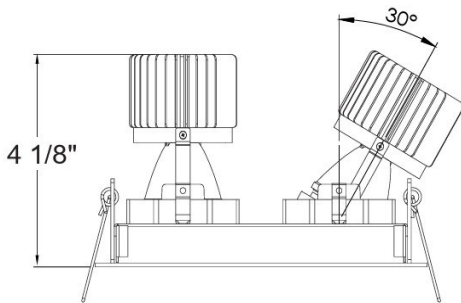

2-LT SQUARE GIMBAL

AMIGO, Recessed

DESCRIPTION

Energy efficient hidden light sources for discreet illumination for all spaces. Designed for both commercial and residential applications, our recessed lighting provides essential directional lighting with a contemporary flare. With LED technologies constantly evolving, our new recessed collections emphasize these solutions.

SPECIFICATIONS

MODEL	31763		
CONSTRUCTION	Forged aluminum heatsink with powder coating		
INSTALLATION TYPE	Remodel/existing ceiling		
CUT HOLE	6 13/16" x 3 3/8"		
FINISH	Black/White		
MINIMUM HEIGHT CLEARANCE			
MAX CEILING THICKNESS	TRIM: 1.25" /TRIMLESS: 1.5"		
INPUT VOLTAGE	120V - 277V		
WATTAGE	15W non-IC		
DIMMING	TRIAC/ELV/0-10V		
LED PERFORMANCE	Up to 2098 Delivered Lumens ; L70: 50,000 hrs		
CCT	3000K/3500K		
BEAM ANGLE	Wide 40°		
DIFFUSERS	Clear		
ELECTRICAL APPROVAL	Compliant		
WARRANTY			
POWER SUPPLY	ERP 3 in 1 Dimmable Driver Minimum operating temperature: -30°		
ADJUSTABILITY	30°	ROTATION	NO
CRI	90+	APPROVED LOCATION	Damp

Trim

Driver Box (included):