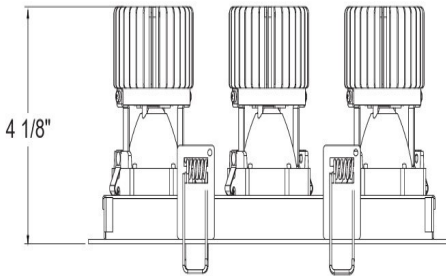

(RG)
GIMBAL

4 CCT OPTIONS

(30) 3000K

(35) 3500K

*All features, functionality and other product specifications are subject to change without notice.

3-LT SQUARE GIMBAL

AMIGO, Recessed

DESCRIPTION