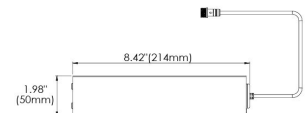

ORDERING INFO

CODE: _____

# OF LIGHT	SHAPE	TRIMS	LIGHT MODULE	WATTAGE	CCT	FINISHES
1-LIGHT	ROUND	TRIMMED	SLIM	15 WATT	3000K	BLACK
2-LIGHT	SQUARE	TRIMLESS	FIXED	26 WATT	3500K	WHITE
3-LIGHT			GIMBAL			

*All features, functionality and other product specifications are subject to change without notice.