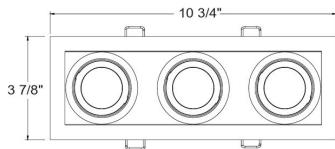

ORDERING INFO

CODE: _____

# OF LIGHT	SHAPE	TRIMS	LIGHT MODULE	WATTAGE	CCT	FINISHES
1-LIGHT	ROUND	TRIMMED	SLIM	15 WATT	3000K	BLACK
2-LIGHT	SQUARE	TRIMLESS	FIXED	26 WATT	3500K	WHITE
3-LIGHT			GIMBAL			

*All features, functionality and other product specifications are subject to change without notice.