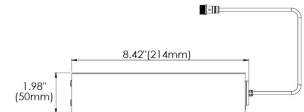

ORDERING INFO

CODE: _____

# OF LIGHT	SHAPE	TRIMS	LIGHT MODULE	WATTAGE	CCT	FINISHES
1-LIGHT	ROUND	TRIMMED	SLIM	15 WATT	3000K	BLACK
2-LIGHT	SQUARE	TRIMLESS	FIXED	26 WATT	3500K	WHITE
3-LIGHT			GIMBAL			

*All features, functionality and other product specifications are subject to change without notice.