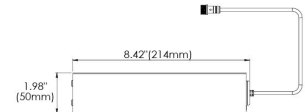

ORDERING INFO

CODE: _____

# OF LIGHT	SHAPE	TRIMS	LIGHT MODULE	WATTAGE	CCT	FINISHES
1-LIGHT	ROUND	TRIMMED	SLIM	15 WATT	3000K	BLACK
2-LIGHT	SQUARE	TRIMLESS	FIXED	26 WATT	3500K	WHITE
3-LIGHT			GIMBAL			

*All features, functionality and other product specifications are subject to change without notice.