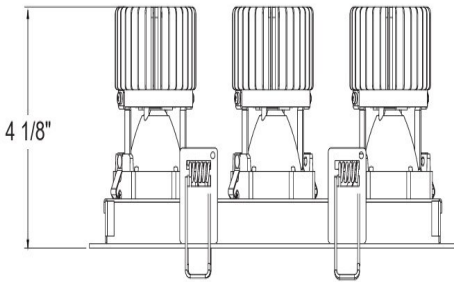

(RG)
GIMBAL

4 CCT OPTIONS

(30) 3000K

(35) 3500K

*All features, functionality and other product specifications are subject to change without notice.

3-LT SQUARE FIXED

AMIGO, Recessed

DESCRIPTION