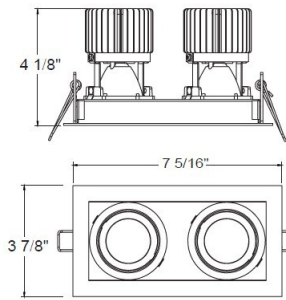

2-LT SQUARE FIXED

AMIGO, Recessed

DESCRIPTION

Energy efficient hidden light sources for discreet illumination for all spaces. Designed for both commercial and residential applications, our recessed lighting provides essential directional lighting with a contemporary flare. With LED technologies constantly evolving, our new recessed collections emphasize these solutions.

SPECIFICATIONS

MODEL	31765		
CONSTRUCTION	Forged aluminum heatsink with powder coating		
INSTALLATION TYPE	Remodel/existing ceiling		
CUT HOLE	6 13/16" x 3 3/8"		
FINISH	Black/White		
MINIMUM HEIGHT CLEARANCE			
MAX CEILING THICKNESS	TRIM: 1.25" / TRIMLESS: 1.5"		
INPUT VOLTAGE	120V - 277V		
WATTAGE	15W non-IC		
DIMMING	TRIAC/ELV/0-10V		
LED PERFORMANCE	Up to 2098 Delivered Lumens ; L70: 50,000 hrs		
CCT	3000K/3500K		
BEAM ANGLE	Wide 40°		
DIFFUSERS	Clear		
ELECTRICAL APPROVAL	Compliant		
WARRANTY			
POWER SUPPLY	ERP 3 in 1 Dimmable Driver Minimum operating temperature: -30°		
ADJUSTABILITY	NO	ROTATION	NO
CRI	90+	APPROVED LOCATION	Damp

Trim

Driver Box (included):