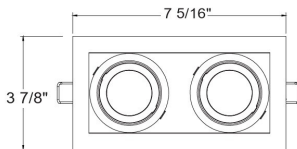

ORDERING INFO

CODE: _____

# OF LIGHT	SHAPE	TRIMS	LIGHT MODULE	WATTAGE	CCT	FINISHES
1-LIGHT	ROUND	TRIMMED	SLIM	15 WATT	3000K	BLACK
2-LIGHT	SQUARE	TRIMLESS	FIXED	26 WATT	3500K	WHITE
3-LIGHT			GIMBAL			

*All features, functionality and other product specifications are subject to change without notice.