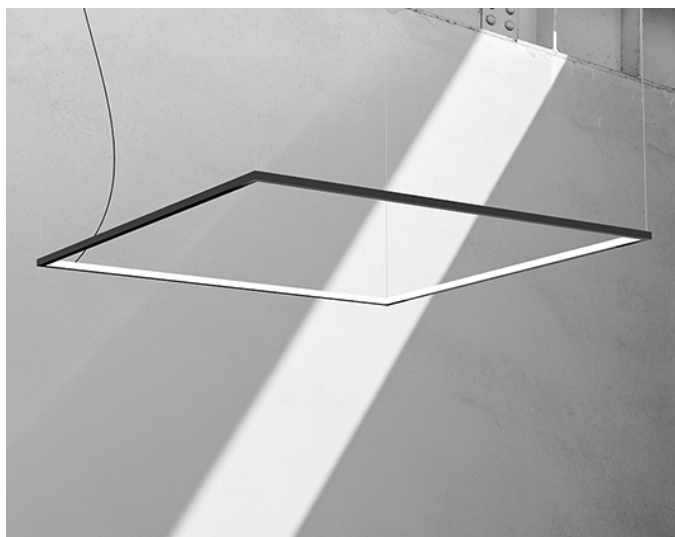

# CIRCUS rectangular S1000x1500 v2 1-10V 100-277V

ver. 20200404\_Rev\_0

year: 2015  
code: 2730361S20000  
type: hanging lamp  
application: indoor

## Technical data

Light source	LED
Circuit structure	LED strip
Light emission direction	diffused
Power	110 W
Source lumens	15400 lm
Source efficacy	140 lm/W
Consumption	122 W
Delivered lumens	11100 lm
Luminaire efficacy	91 lm/W
Secondary	24 V
Colour temperature	3000 K / variants page 2
Colour rendering index	80 CRI / variants page 2
Standard Deviation of Colour Matching	3 SDCM
Energy class	A
Safety class	I
Degree of protection	IP 20
Direct mounting on normally flammable surfaces	●
Operating temperature	+10° / +40°
CE	●
UL	●