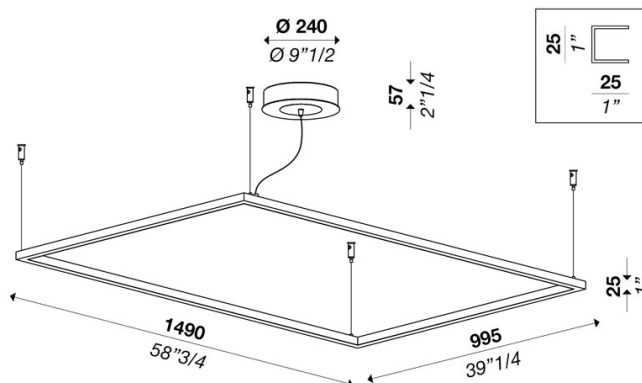

# CIRCUS rectangular S1000x1500 v2 1-10V 100-277V

ver. 20200404\_Rev\_0

year: 2015  
code: 2730361S20000  
type: hanging lamp  
application: indoor

## Technical drawing

Size ref. image mm - inch

## Technical data

Light source	LED
Circuit structure	LED strip
Light emission direction	diffused
Power	110 W
Source lumens	15400 lm
Source efficacy	140 lm/W
Consumption	122 W
Delivered lumens	11100 lm
Luminaire efficacy	91 lm/W
Secondary	24 V
Colour temperature	3000 K / variants page 2
Colour rendering index	80 CRI / variants page 2
Standard Deviation of Colour Matching	3 SDCM
Energy class	A
Safety class	I
Degree of protection	IP 20
Direct mounting on normally flammable surfaces	●
Operating temperature	+10° / +40°
CE	●
UL	●

## Canopy

Size	240 mm - 9" 1/2 inch
Height	57 mm - 2" 1/4 inch
Ceiling mount	perpendicular / variants page 2