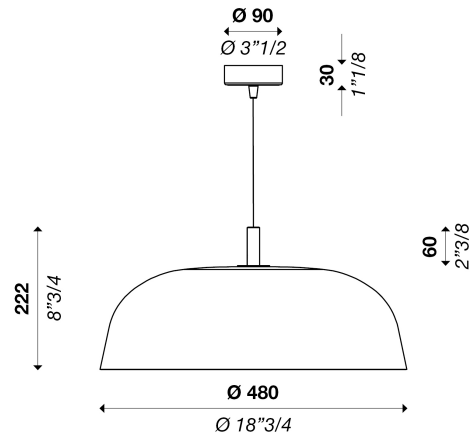

# VENTO S480 ON-OFF 110V

ver. 20200404\_Rev\_0

year: **2020**  
code: **1970301A00600**  
type: **hanging lamp**  
application: **indoor**

**Technical drawing**  
Size ref. image mm - inch

## Technical data

Light source	LED bulb
Circuit structure	LED bulb
Light emission direction	direct
Power	1x MAX 20W E26
Source lumens	-
Source efficacy	-
Consumption	-
Delivered lumens	-
Luminaire efficacy	-
Secondary	-
Colour temperature	-
Colour rendering index	-
Standard Deviation of Colour Matching	-
Energy class	A
Safety class	I
Degree of protection	IP 20
Direct mounting on normally flammable surfaces	●
Operating temperature	+10° / +40°
CE	●
UL	●

## Canopy

Size	90 mm - 3" 1/2 inch
Height	30 mm - 1" 1/8 inch
Ceiling mount	direct / variants page 2