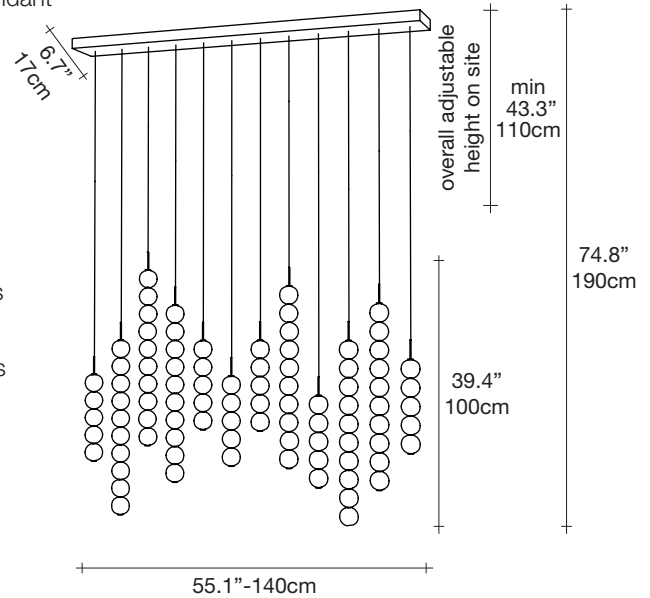

Light source

120V ~ 50/60Hz

- Built in Replaceable LED Module
- 6 x 3.6W
- 6 x 7.2W
- 9720lm 3000K

dimnable options

- 0-10V
- PWM