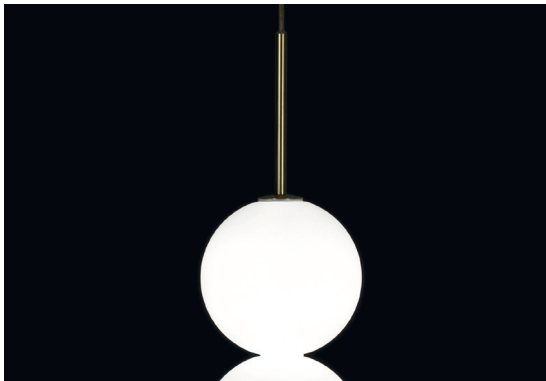

Abacus, multiplying *luminescence*.

design Draw
terzani.com

Product Name
Abacus
small pendant light

Materials
brass | satin white glass

Finishes | Code
 white disc | brass
OV01S E8 B 15 KK

Body | 5 spheres

Abacus, multiplying *luminescence*.

design Draw
terzani.com

Product Name
Abacus
medium pendant light

Materials
brass | satin white glass

Finishes | Code

 white disc | brass
0V01S E8 B 1A KK

Body | 10 spheres

Abacus, multiplying *luminescence*.

design Draw
terzani.com

Product Name
Abacus
small pendant light

Materials
brass | satin white glass

Finishes | Code

white canopy | brass
OV01S E8 B P 15

satin brass canopy | brass
OV01S M3 B P 15

Body | 5 spheres

Light source
120V ~ 50/60Hz

Built in Replaceable LED Module
3.6W
540 lm 3000K

dimnable options

0-10V
PWM

Canopy

Used for centuries as the tool to both teach and communicate mathematics, the abacus was found in one form or another across the ancient world. At Terzani, we saw the beauty in the abacus' mathematical purity and clean, functional design. In the hands of Terzani's craftsmen, we've turned this inspiration into a new collection of modular pendant lamps whose flexibility allows for complex and beautiful configurations. Each module, or strand, of Abacus contains a custom set of round, hand-blown opal glass which emit a soft and uniform light. And, as the original abacus was used to calculate everything from simple addition to complex formulas, we've retained the same scalability. Due to its customization, our Abacus light is just as suitable in a home as a commercial space, and its almost infinite configurations makes sure you always come up with the right solution.