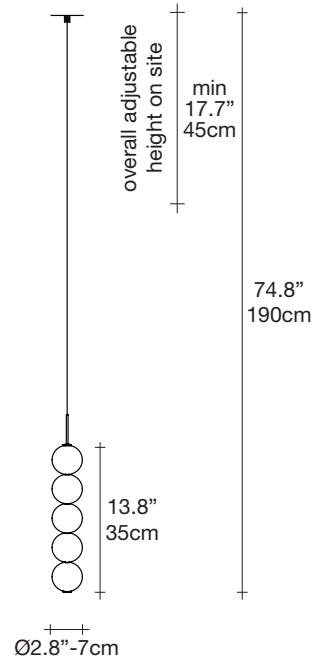

Light source
12V ~ 50/60Hz

Built in Replaceable LED Module
3.6W
540 lm 3000K

dimnable drivers available

0-10V
PWM

Disc | white