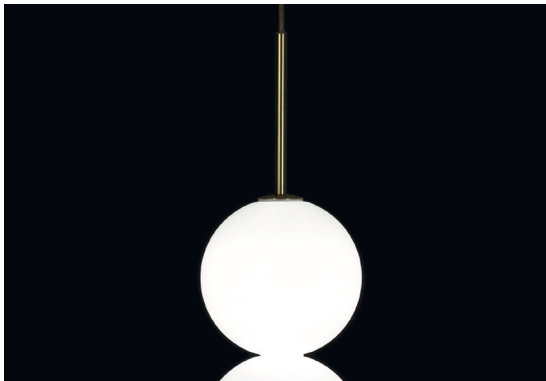

Abacus, multiplying *luminescence*.

design Draw
terzani.com

Product Name
Abacus
medium pendant light

Materials
brass | satin white glass

Finishes | Code

 white disc | brass
0V01S E8 B 1A KK

Body | 10 spheres

Product Name
Abacus
large linear multi light pendant

Materials
brass | satin white glass

Finishes | Code

-  white canopy | brass
0V15S E8 B R 4D
-  brass canopy | brass
0V15S P4 B R 4D

Body | 7x5 - 8x10 spheres