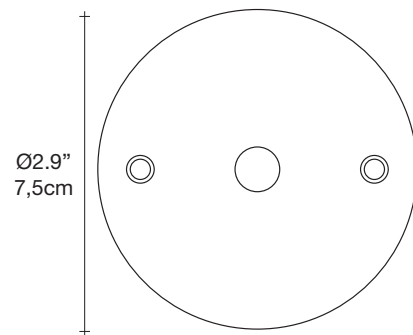

Used for centuries as the tool to both teach and communicate mathematics, the abacus was found in one form or another across the ancient world. At Terzani, we saw the beauty in the abacus' mathematical purity and clean, functional design. In the hands of Terzani's craftsmen, we've turned this inspiration into a new collection of modular pendant lamps whose flexibility allows for complex and beautiful configurations. Each module, or strand, of Abacus contains a custom set of round, hand-blown opal glass which emit a soft and uniform light. And, as the original abacus was used to calculate everything from simple addition to complex formulas, we've retained the same scalability. Due to its customization, our Abacus light is just as suitable in a home as a commercial space, and its almost infinite configurations makes sure you always come up with the right solution.