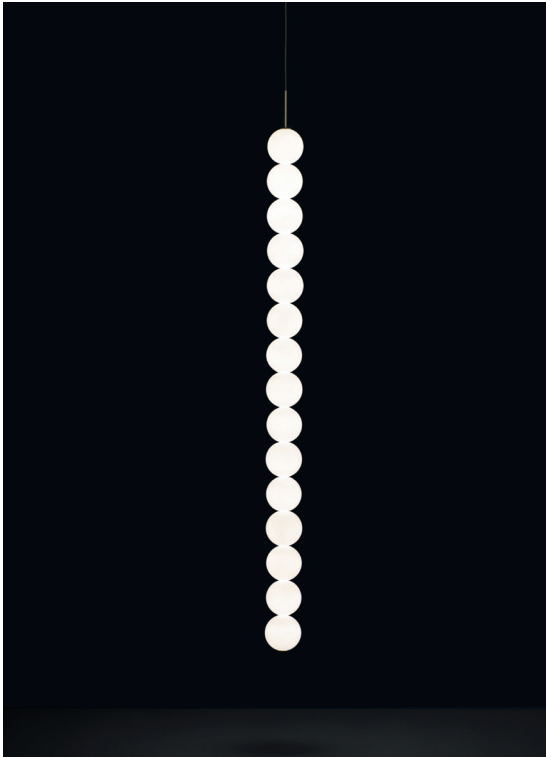

Abacus, multiplying *luminescence*.

design Draw
terzani.com

Product Name
Abacus
large pendant light

Materials
brass | satin white glass

Finishes | Code

white canopy | brass
OV01S E8 B P 1F

satin brass canopy | brass
OV01S M3 B P 1F