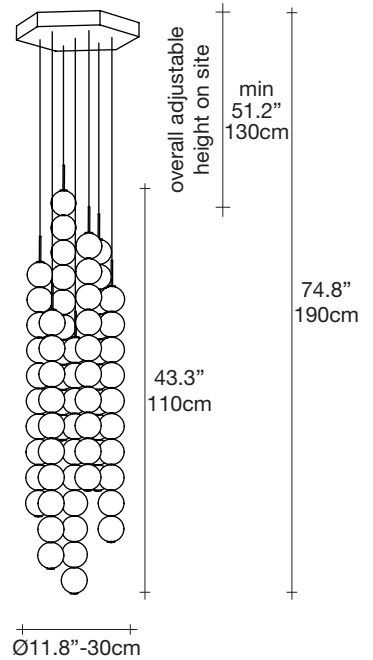

Light source
120V ~ 50/60Hz

Built in Replaceable LED Module
7 x 7.2W
7560 lm 3000K

dimnable options

0-10V
PWM