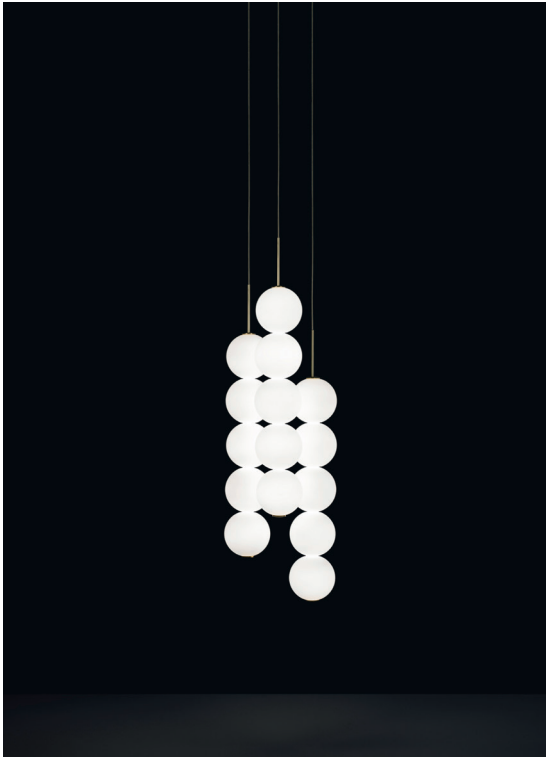

Abacus, multiplying *luminescence*.

design Draw
terzani.com

Product Name
Abacus
3 small round multi light pendant

Materials
brass | satin white glass

Finishes | Code

- white canopy | brass
  0V03S E8 B P 1F
- satin brass canopy | brass
  0V03S M3 B P 1F

Body | 3x5 spheres