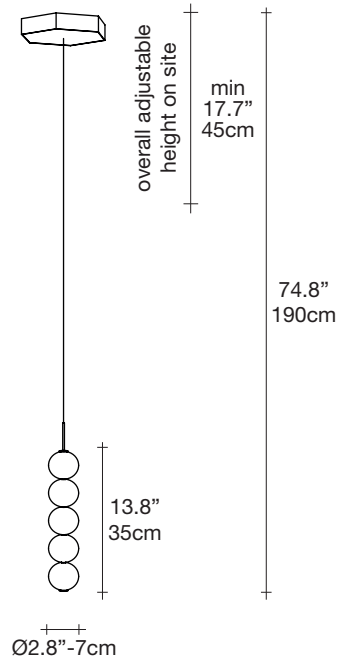

Body | 5 spheres

Light source
120V ~ 50/60Hz

Built in Replaceable LED Module
3.6W
540 lm 3000K

dimnable options

0-10V
PWM