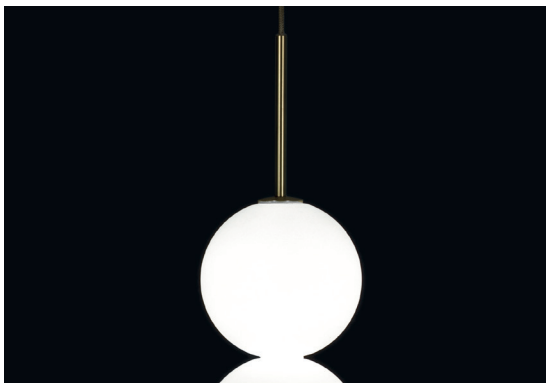

Light source
120V ~ 50/60Hz

Built in Replaceable LED Module
7 x 3.6W
3780 lm 3000K

dimnable options

0-10V
PWM