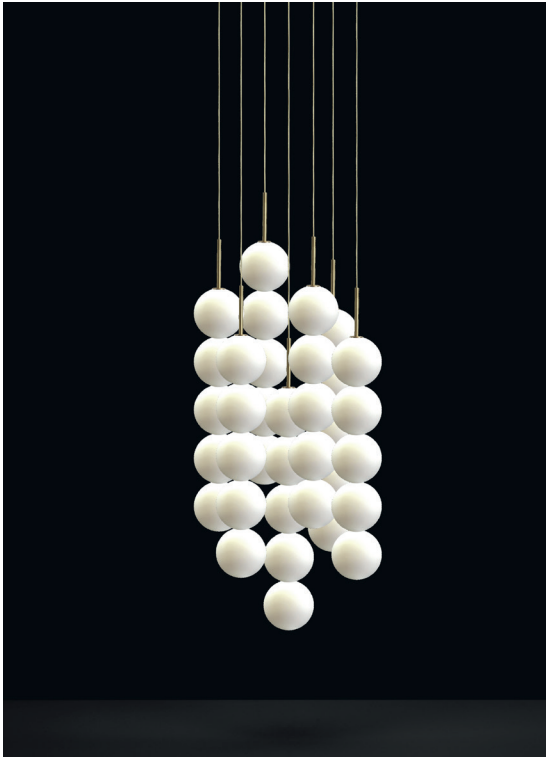

Abacus, multiplying *luminescence*.

design Draw
terzani.com

Product Name
Abacus
7 small round multi light pendant

Materials
brass | satin white glass

Finishes | Code

white canopy | brass
0V07S E8 B P 21

satin brass canopy | brass
0V07S M3 B P 21

Body | 7x5 spheres