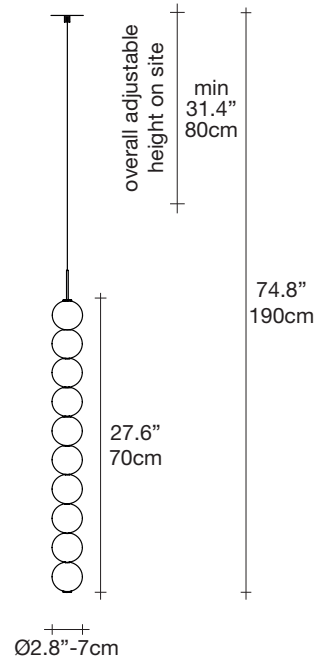

Light source

12V ~ 50/60Hz

Built in Replaceable LED Module
7.2W
1080 lm 3000K

dimnable drivers available

0-10V
PWM