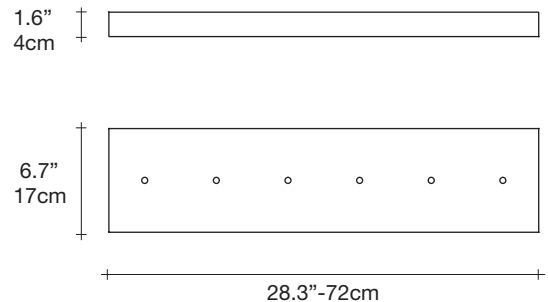

Canopy

Used for centuries as the tool to both teach and communicate mathematics, the abacus was found in one form or another across the ancient world. At Terzani, we saw the beauty in the abacus' mathematical purity and clean, functional design. In the hands of Terzani's craftsmen, we've turned this inspiration into a new collection of modular pendant lamps whose flexibility allows for complex and beautiful configurations. Each module, or strand, of Abacus contains a custom set of round, hand-blown opal glass which emit a soft and uniform light. And, as the original abacus was used to calculate everything from simple addition to complex formulas, we've retained the same scalability. Due to its customization, our Abacus light is just as suitable in a home as a commercial space, and its almost infinite configurations makes sure you always come up with the right solution.

lbs 15.4	lbs 1x 14.7	1x 35.4" x 17.7" x 11.8"
kg 7	kg 1x 11.7	1x 32.7" x 9.8" x 10.2"
	kg 1x 6,7	1x 90 x 45 x 30 cm
	kg 1x 5,3	1x 83 x 25 x 26 cm