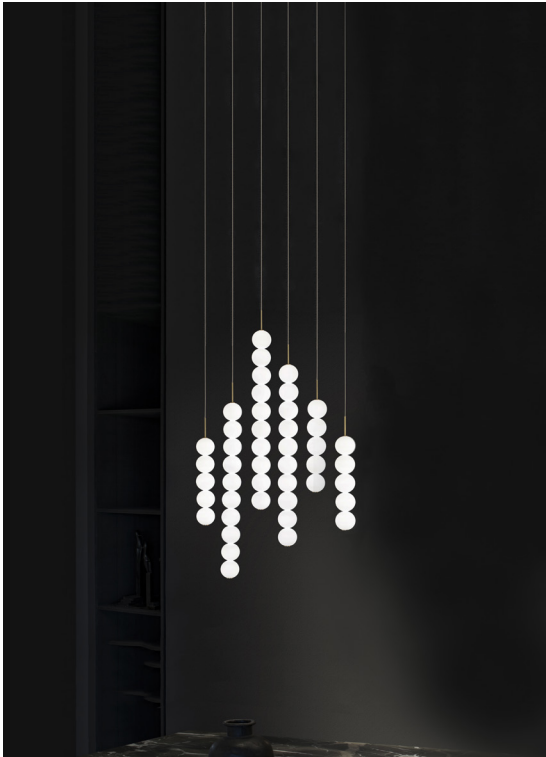

Abacus, multiplying *luminescence*.

design Draw
terzani.com

Product Name

Abacus
small linear multi light pendant

Materials

brass | satin white glass

Finishes | Code

white canopy | brass
0V06S E8 B R 2B

brass canopy | brass
0V06S P4 B R 2B