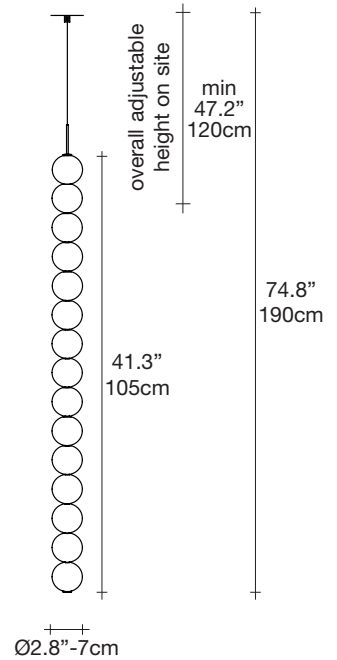

Light source
12V ~ 50/60Hz

Built in Replaceable LED Module
10.8W
1620 lm 3000K

dimnable drivers available

0-10V
PWM

Disc | white