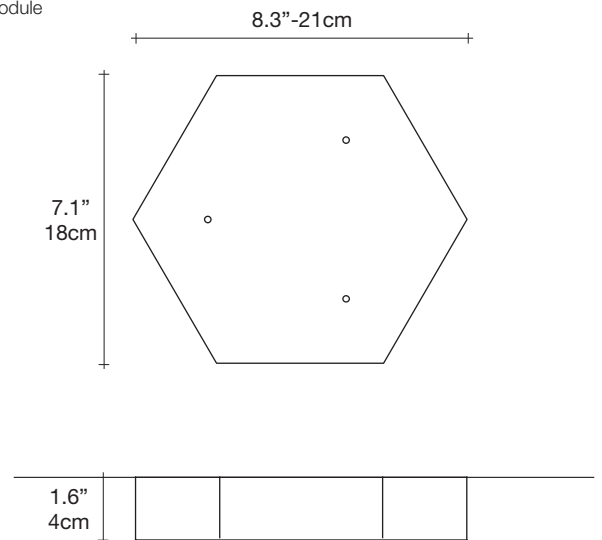

Canopy

Used for centuries as the tool to both teach and communicate mathematics, the abacus was found in one form or another across the ancient world. At Terzani, we saw the beauty in the abacus' mathematical purity and clean, functional design. In the hands of Terzani's craftsmen, we've turned this inspiration into a new collection of modular pendant lamps whose flexibility allows for complex and beautiful configurations. Each module, or strand, of Abacus contains a custom set of round, hand-blown opal glass which emit a soft and uniform light. And, as the original abacus was used to calculate everything from simple addition to complex formulas, we've retained the same scalability. Due to its customization, our Abacus light is just as suitable in a home as a commercial space, and its almost infinite configurations makes sure you always come up with the right solution.