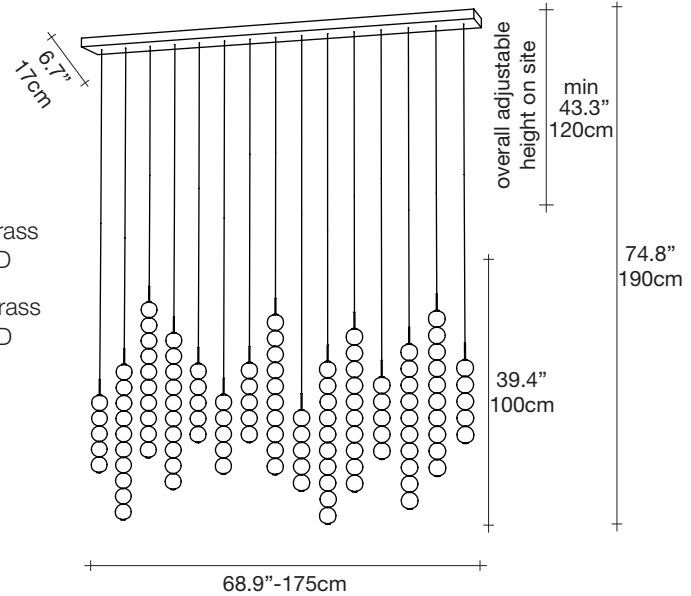

Light source
120V ~ 50/60Hz

Built in Replaceable LED Module
7 x 3.6W
8 x 7.2W
12420lm 3000K

dimmmable options

- 0-10V
- PWM