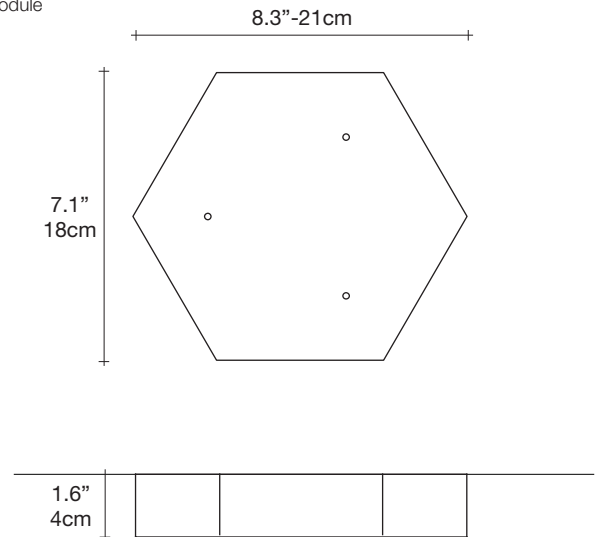

Canopy

Used for centuries as the tool to both teach and communicate mathematics, the abacus was found in one form or another across the ancient world. At Terzani, we saw the beauty in the abacus' mathematical purity and clean, functional design. In the hands of Terzani's craftsmen, we've turned this inspiration into a new collection of modular pendant lamps whose flexibility allows for complex and beautiful configurations. Each module, or strand, of Abacus contains a custom set of round, hand-blown opal glass which emit a soft and uniform light. And, as the original abacus was used to calculate everything from simple addition to complex formulas, we've retained the same scalability. Due to its customization, our Abacus light is just as suitable in a home as a commercial space, and its almost infinite configurations makes sure you always come up with the right solution.