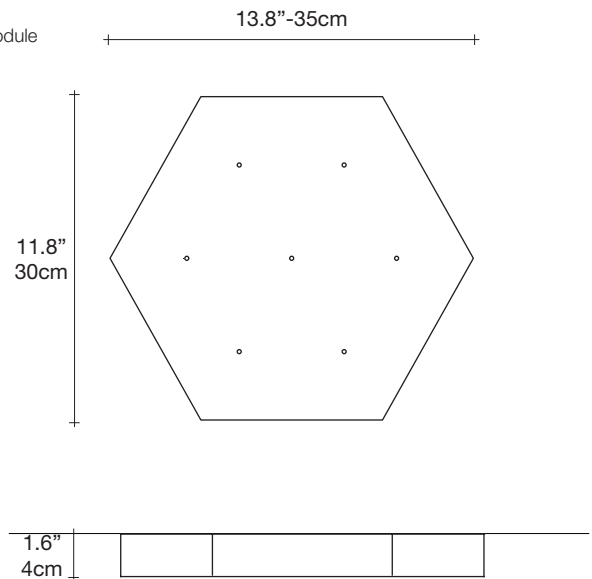

Canopy

Used for centuries as the tool to both teach and communicate mathematics, the abacus was found in one form or another across the ancient world. At Terzani, we saw the beauty in the abacus' mathematical purity and clean, functional design. In the hands of Terzani's craftsmen, we've turned this inspiration into a new collection of modular pendant lamps whose flexibility allows for complex and beautiful configurations. Each module, or strand, of Abacus contains a custom set of round, hand-blown opal glass which emit a soft and uniform light. And, as the original abacus was used to calculate everything from simple addition to complex formulas, we've retained the same scalability. Due to its customization, our Abacus light is just as suitable in a home as a commercial space, and its almost infinite configurations makes sure you always come up with the right solution.