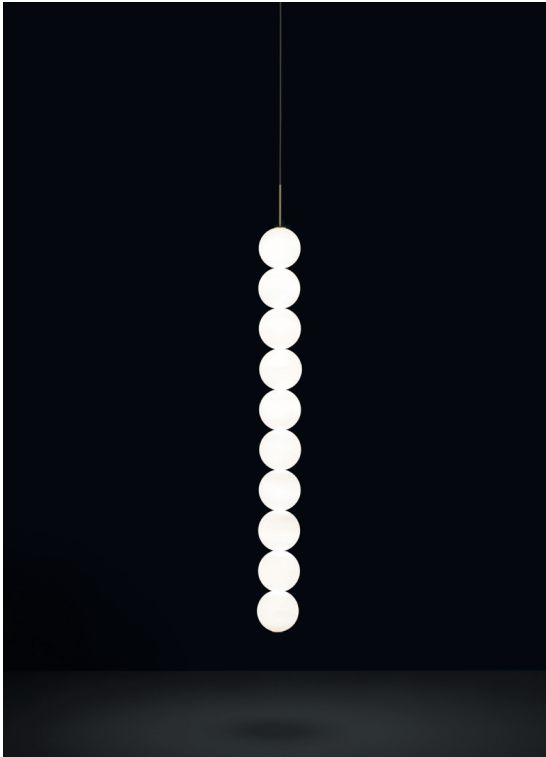

Abacus, multiplying *luminescence*.

design Draw
terzani.com

Product Name
Abacus
medium pendant light

Materials
brass | satin white glass

Finishes | Code

white canopy | brass
0V01S E8 B P 1A

satin brass canopy | brass
0V01S M3 B P 1A