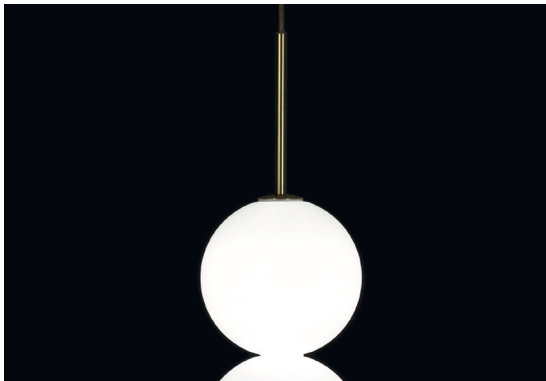

Light source
120V ~ 50/60Hz

Built in Replaceable LED Module
3 x 3.6W
1620 lm 3000K

dimnable options

- 0-10V
  PWM