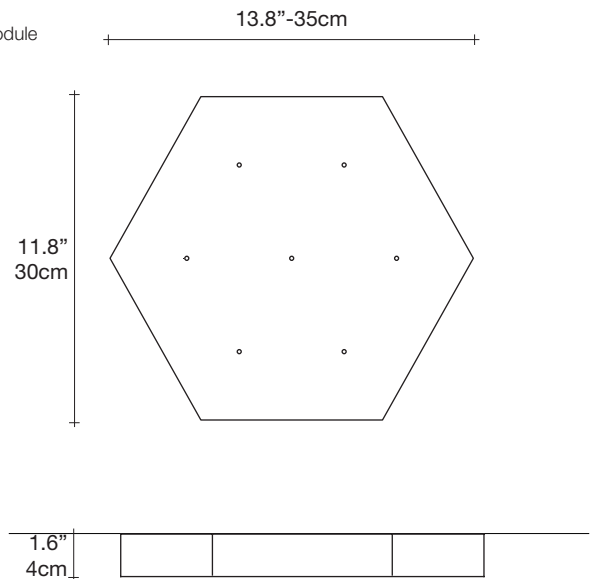

Canopy

Used for centuries as the tool to both teach and communicate mathematics, the abacus was found in one form or another across the ancient world. At Terzani, we saw the beauty in the abacus' mathematical purity and clean, functional design. In the hands of Terzani's craftsmen, we've turned this inspiration into a new collection of modular pendant lamps whose flexibility allows for complex and beautiful configurations. Each module, or strand, of Abacus contains a custom set of round, hand-blown opal glass which emit a soft and uniform light. And, as the original abacus was used to calculate everything from simple addition to complex formulas, we've retained the same scalability. Due to its customization, our Abacus light is just as suitable in a home as a commercial space, and its almost infinite configurations makes sure you always come up with the right solution.