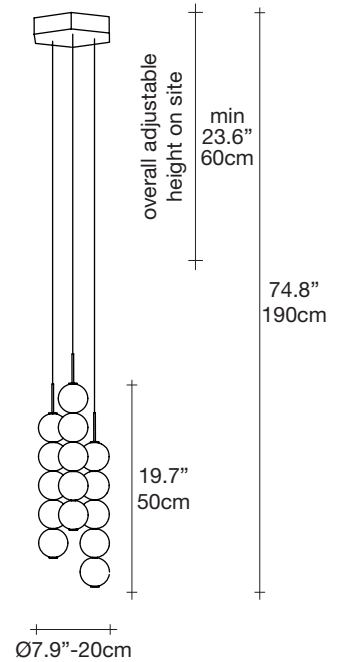

Light source
120V ~ 50/60Hz

Built in Replaceable LED Module
3 x 3.6W
1620 lm 3000K

dimnable options

- 0-10V
  PWM