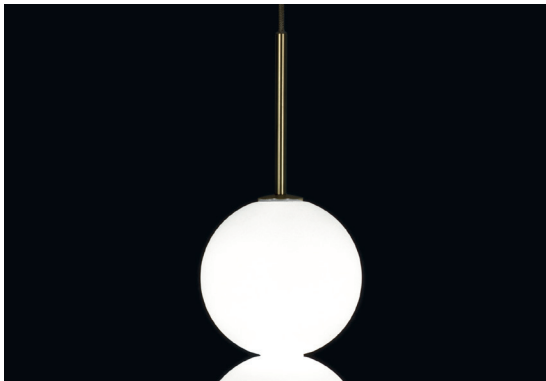

Body | 3x10 spheres

Light source

120V ~ 50/60Hz

Built in Replaceable LED Module
3 x 7.2W
3240 lm 3000K

dimnable options

0-10V
PWM