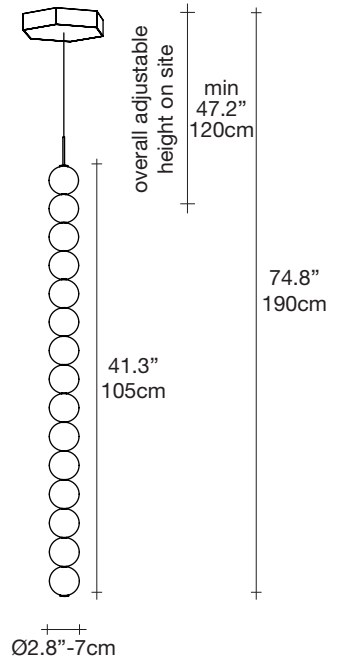

Body | 15 spheres

Light source
120V ~ 50/60Hz

Built in Replaceable LED Module
10.8W
1620 lm 3000K

dimnable options

0-10V
PWM