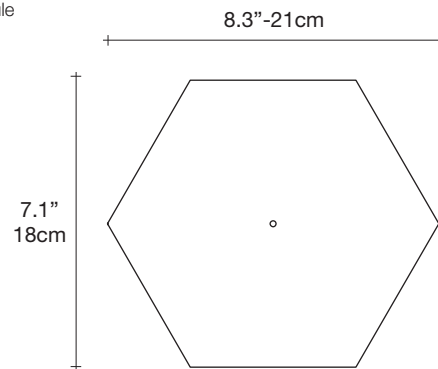

Canopy

Used for centuries as the tool to both teach and communicate mathematics, the abacus was found in one form or another across the ancient world. At Terzani, we saw the beauty in the abacus' mathematical purity and clean, functional design. In the hands of Terzani's craftsmen, we've turned this inspiration into a new collection of modular pendant lamps whose flexibility allows for complex and beautiful configurations. Each module, or strand, of Abacus contains a custom set of round, hand-blown opal glass which emit a soft and uniform light. And, as the original abacus was used to calculate everything from simple addition to complex formulas, we've retained the same scalability. Due to its customization, our Abacus light is just as suitable in a home as a commercial space, and its almost infinite configurations makes sure you always come up with the right solution.