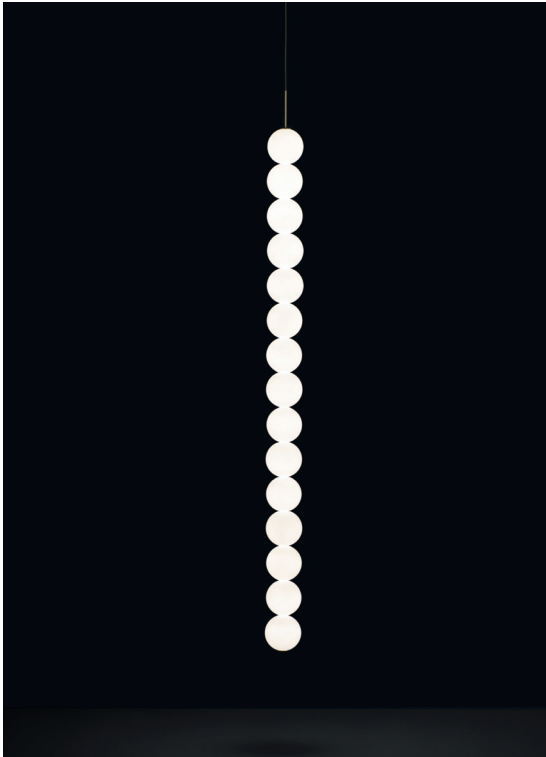

Abacus, multiplying *luminescence*.

design Draw
terzani.com

Product Name
Abacus
small pendant light

Materials
brass | satin white glass

Finishes | Code
 white disc | brass
OV01S E8 B 15 KK

Body | 5 spheres

Abacus, multiplying *luminescence*.

design Draw
terzani.com

Product Name
Abacus
medium pendant light

Materials
brass | satin white glass

Finishes | Code

 white disc | brass
0V01S E8 B 1A KK

Body | 10 spheres

 lbs 1.3  lbs 3.5  32.7" x 9.8" x 10.2"
 kg 0,6  kg 1,6 85 x 25 x 26 cm

Abacus, multiplying *luminescence*.

design Draw
terzani.com

Product Name
Abacus
large pendant light

Materials
brass | satin white glass

Abacus, multiplying *luminescence*.

design Draw
terzani.com

Product Name
Abacus
small pendant light

Materials
brass | satin white glass

Finishes | Code

white canopy | brass
OV01S E8 B P 15

satin brass canopy | brass
OV01S M3 B P 15