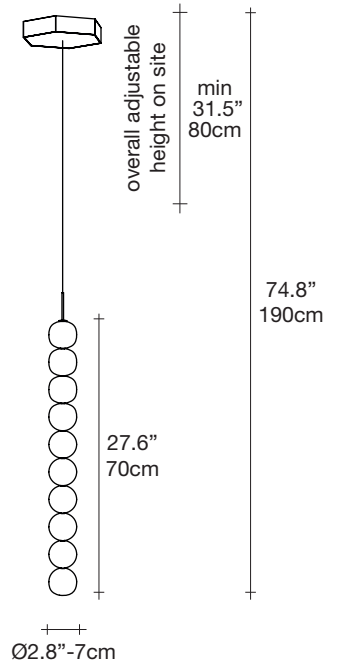

Body | 10 spheres

Light source

120V ~ 50/60Hz

Built in Replaceable LED Module
7.2W
1080 lm 3000K

dimnable options

0-10V
PWM