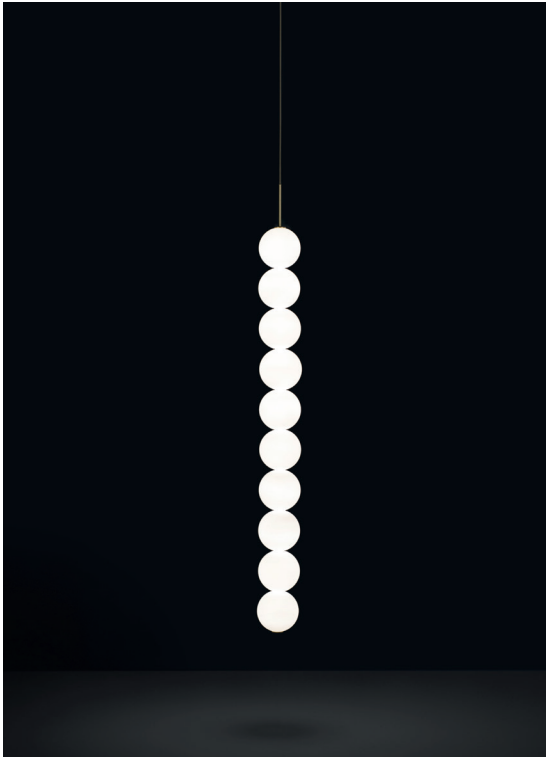

Abacus, multiplying *luminescence*.

design Draw
terzani.com

Product Name
Abacus
small pendant light

Materials
brass | satin white glass

Finishes | Code
 white disc | brass
OV01S E8 B 15 KK

Body | 5 spheres

NO DRIVER INCLUDED

Light source
12V ~ 50/60Hz

 Built in Replaceable LED Module
3.6W
540 lm 3000K

dimnable drivers available

 0-10V
PWM

Disc | white

Used for centuries as the tool to both teach and communicate mathematics, the abacus was found in one form or another across the ancient world. At Terzani, we saw the beauty in the abacus' mathematical purity and clean, functional design. In the hands of Terzani's craftsmen, we've turned this inspiration into a new collection of modular pendant lamps whose flexibility allows for complex and beautiful configurations. Each module, or strand, of Abacus contains a custom set of round, hand-blown opal glass which emit a soft and uniform light. And, as the original abacus was used to calculate everything from simple addition to complex formulas, we've retained the same scalability. Due to its customization, our Abacus light is just as suitable in a home as a commercial space, and its almost infinite configurations makes sure you always come up with the right solution.

Abacus, multiplying *luminescence*.

design Draw
terzani.com

Product Name
Abacus
medium pendant light

Materials
brass | satin white glass

Finishes | Code

 white disc | brass
0V01S E8 B 1A KK

Body | 10 spheres