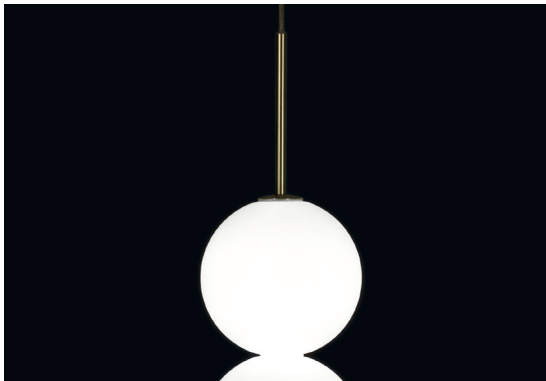

Abacus, multiplying *luminescence*.

design Draw
terzani.com

Product Name
Abacus
small pendant light

Materials
brass | satin white glass

Finishes | Code
 white disc | brass
OV01S E8 B 15 KK

Body | 5 spheres

NO DRIVER INCLUDED

Light source
12V ~ 50/60Hz

 Built in Replaceable LED Module
3.6W
540 lm 3000K

dimnable drivers available

 0-10V
PWM

Disc | white

Used for centuries as the tool to both teach and communicate mathematics, the abacus was found in one form or another across the ancient world. At Terzani, we saw the beauty in the abacus' mathematical purity and clean, functional design. In the hands of Terzani's craftsmen, we've turned this inspiration into a new collection of modular pendant lamps whose flexibility allows for complex and beautiful configurations. Each module, or strand, of Abacus contains a custom set of round, hand-blown opal glass which emit a soft and uniform light. And, as the original abacus was used to calculate everything from simple addition to complex formulas, we've retained the same scalability. Due to its customization, our Abacus light is just as suitable in a home as a commercial space, and its almost infinite configurations makes sure you always come up with the right solution.

Abacus, multiplying *luminescence*.

design Draw
terzani.com

Product Name
Abacus
medium pendant light

Materials
brass | satin white glass

Finishes | Code

 white disc | brass
0V01S E8 B 1A KK

Body | 10 spheres