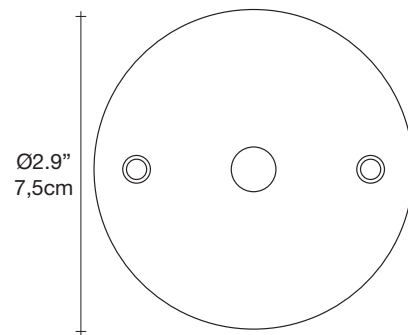

Disc | white

Used for centuries as the tool to both teach and communicate mathematics, the abacus was found in one form or another across the ancient world. At Terzani, we saw the beauty in the abacus' mathematical purity and clean, functional design. In the hands of Terzani's craftsmen, we've turned this inspiration into a new collection of modular pendant lamps whose flexibility allows for complex and beautiful configurations. Each module, or strand, of Abacus contains a custom set of round, hand-blown opal glass which emit a soft and uniform light. And, as the original abacus was used to calculate everything from simple addition to complex formulas, we've retained the same scalability. Due to its customization, our Abacus light is just as suitable in a home as a commercial space, and its almost infinite configurations makes sure you always come up with the right solution.

lbs 1.3   lbs 3.5   32.7" x 9.8" x 10.2"
 kg 0,6   kg 1,6   85 x 25 x 26 cm