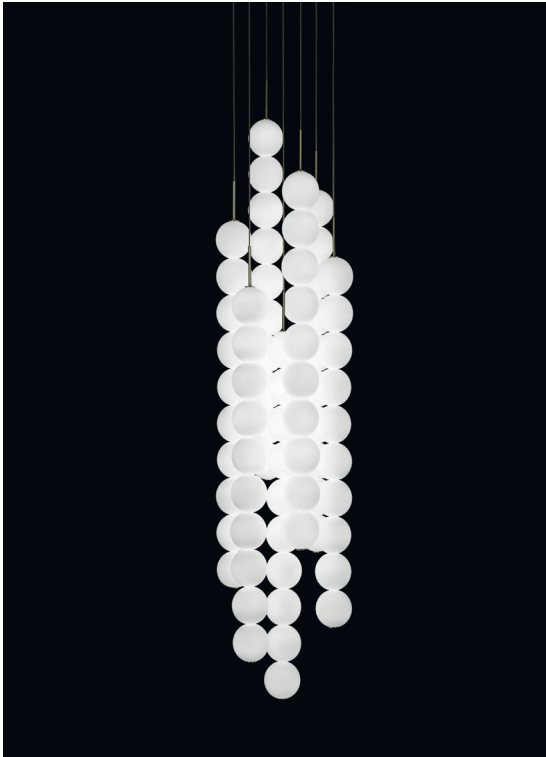

Abacus, multiplying *luminescence*.

design Draw
terzani.com

Product Name
Abacus
7 medium round multi light pendant

Materials
brass | satin white glass

Finishes | Code

white canopy | brass
0V07S E8 B P 32

satin brass canopy | brass
0V07S M3 B P 32

Body | 7x10 spheres