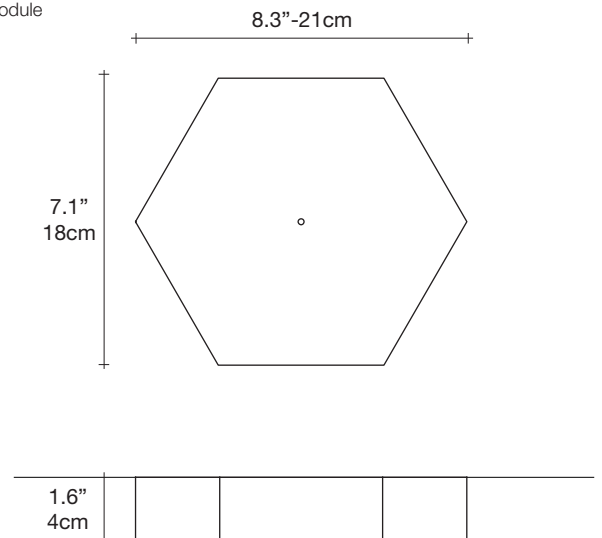

Canopy

Used for centuries as the tool to both teach and communicate mathematics, the abacus was found in one form or another across the ancient world. At Terzani, we saw the beauty in the abacus' mathematical purity and clean, functional design. In the hands of Terzani's craftsmen, we've turned this inspiration into a new collection of modular pendant lamps whose flexibility allows for complex and beautiful configurations. Each module, or strand, of Abacus contains a custom set of round, hand-blown opal glass which emit a soft and uniform light. And, as the original abacus was used to calculate everything from simple addition to complex formulas, we've retained the same scalability. Due to its customization, our Abacus light is just as suitable in a home as a commercial space, and its almost infinite configurations makes sure you always come up with the right solution.