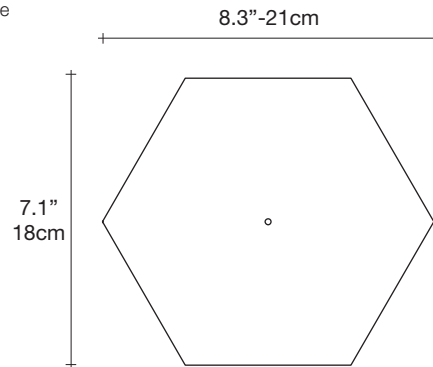

Canopy

Used for centuries as the tool to both teach and communicate mathematics, the abacus was found in one form or another across the ancient world. At Terzani, we saw the beauty in the abacus' mathematical purity and clean, functional design. In the hands of Terzani's craftsmen, we've turned this inspiration into a new collection of modular pendant lamps whose flexibility allows for complex and beautiful configurations. Each module, or strand, of Abacus contains a custom set of round, hand-blown opal glass which emit a soft and uniform light. And, as the original abacus was used to calculate everything from simple addition to complex formulas, we've retained the same scalability. Due to its customization, our Abacus light is just as suitable in a home as a commercial space, and its almost infinite configurations makes sure you always come up with the right solution.