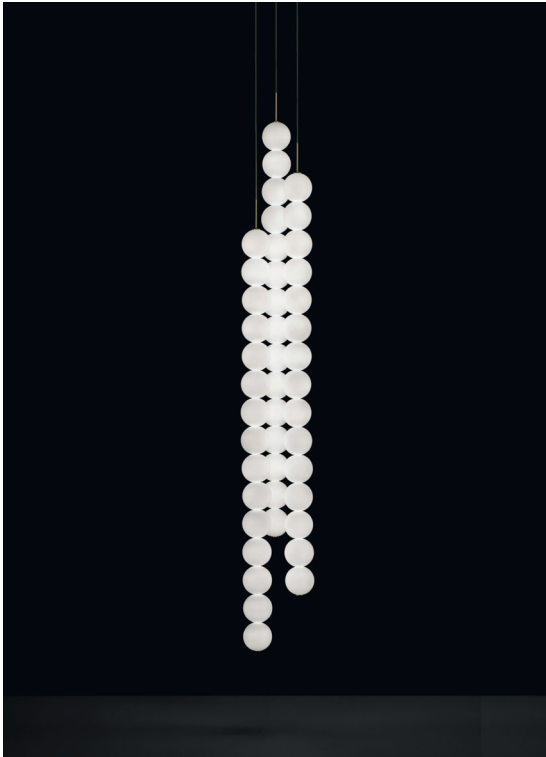

Abacus, multiplying *luminescence*.

design Draw
terzani.com

Product Name
Abacus
3 large round multi light pendant

Materials
brass | satin white glass

Finishes | Code

white canopy | brass
0V03S E8 B P 2B

satin brass canopy | brass
0V03S M3 B P 2B

Body | 3x15 spheres