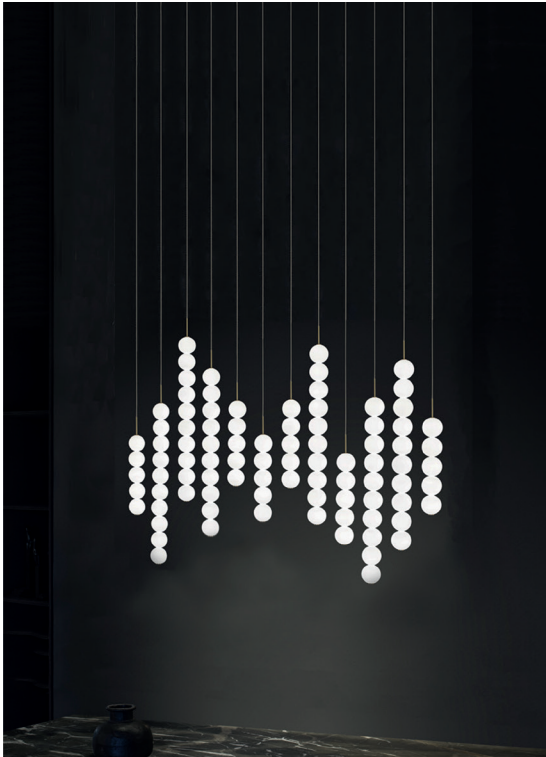

Abacus, multiplying *luminescence*.

design Draw
terzani.com

Product Name
Abacus
medium linear multi light pendant

Materials
brass | satin white glass

Finishes | Code

- white canopy | brass
  OV12S E8 B R 3M
- brass canopy | brass
  OV12S P4 B R 3M

Body | 6x5 - 6x10 spheres