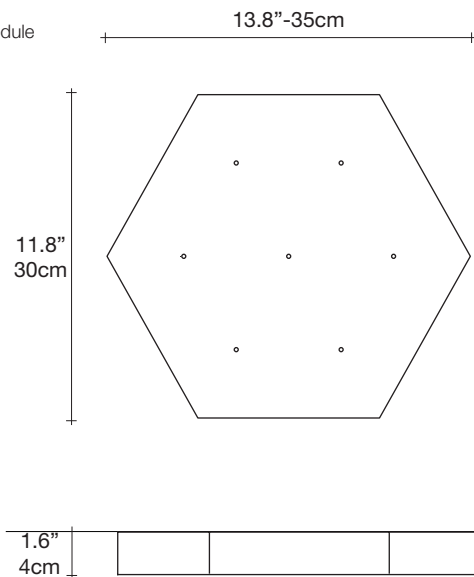

Canopy

Used for centuries as the tool to both teach and communicate mathematics, the abacus was found in one form or another across the ancient world. At Terzani, we saw the beauty in the abacus' mathematical purity and clean, functional design. In the hands of Terzani's craftsmen, we've turned this inspiration into a new collection of modular pendant lamps whose flexibility allows for complex and beautiful configurations. Each module, or strand, of Abacus contains a custom set of round, hand-blown opal glass which emit a soft and uniform light. And, as the original abacus was used to calculate everything from simple addition to complex formulas, we've retained the same scalability. Due to its customization, our Abacus light is just as suitable in a home as a commercial space, and its almost infinite configurations makes sure you always come up with the right solution.