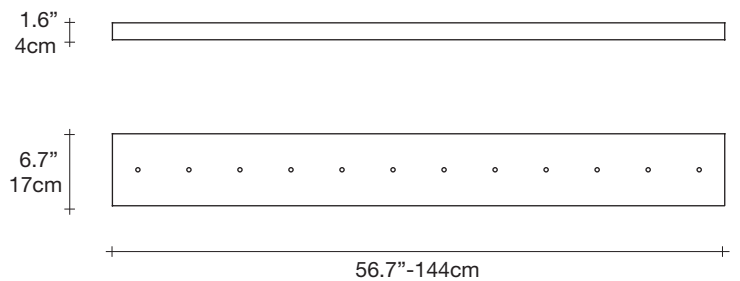

Canopy

Used for centuries as the tool to both teach and communicate mathematics, the abacus was found in one form or another across the ancient world. At Terzani, we saw the beauty in the abacus' mathematical purity and clean, functional design. In the hands of Terzani's craftsmen, we've turned this inspiration into a new collection of modular pendant lamps whose flexibility allows for complex and beautiful configurations. Each module, or strand, of Abacus contains a custom set of round, hand-blown opal glass which emit a soft and uniform light. And, as the original abacus was used to calculate everything from simple addition to complex formulas, we've retained the same scalability. Due to its customization, our Abacus light is just as suitable in a home as a commercial space, and its almost infinite configurations makes sure you always come up with the right solution.

lbs 48.5	lbs 1x 21.2	1x 42.1" x 31.5" x 9.6"
kg 13	1x 27.3	1x 61" x 18.1" x 8.7"
	kg 1x 9,6	1x 107 x 80 x 24,5 cm
	1x 12,4	1x 155 x 46 x 22 cm