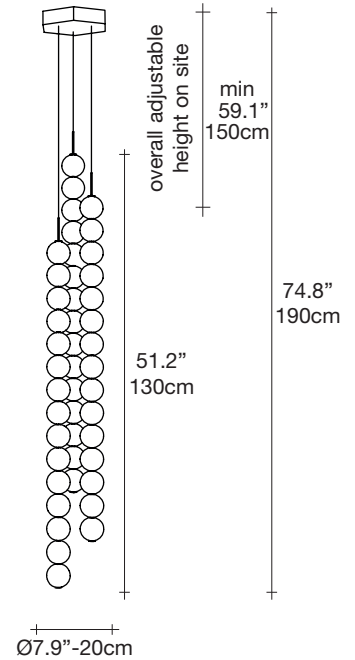

Light source

120V ~ 50/60Hz

Built in Replaceable LED Module
3 x 10.8W
4860 lm 3000K

dimnable options

0-10V
PWM