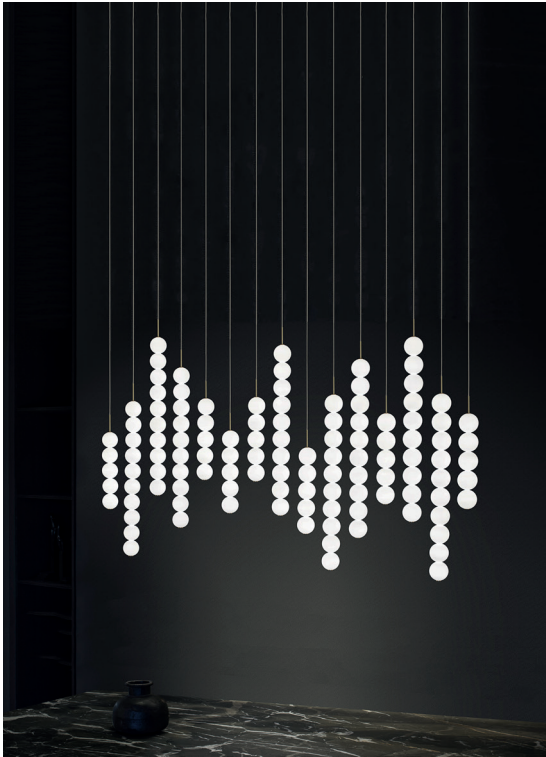

Abacus, multiplying *luminescence*.

design Draw
terzani.com

Product Name
Abacus
large linear multi light pendant

Materials
brass | satin white glass

Finishes | Code

- white canopy | brass
  0V15S E8 B R 4D
- brass canopy | brass
  0V15S P4 B R 4D

Body | 7x5 - 8x10 spheres