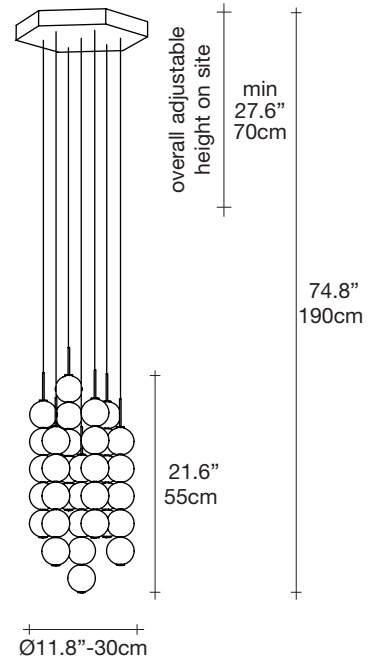

Light source
120V ~ 50/60Hz

Built in Replaceable LED Module
7 x 3.6W
3780 lm 3000K

dimnable options

0-10V
PWM