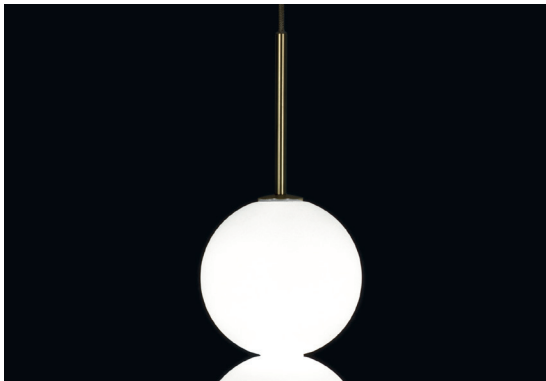

Body | 15 spheres

Light source
120V ~ 50/60Hz

Built in Replaceable LED Module
10.8W
1620 lm 3000K

dimnable options

0-10V
PWM