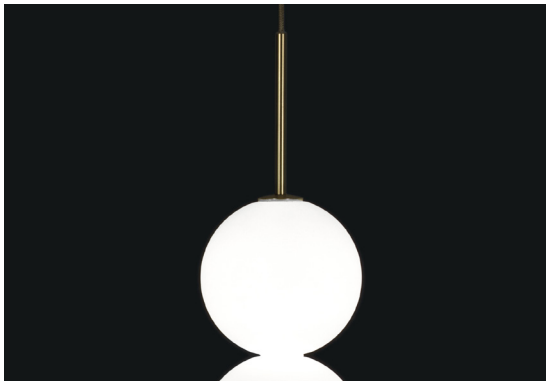

Body | 3x5 - 3x10 spheres

Light source

120V ~ 50/60Hz

Built in Replaceable LED Module
☐ 3 x 3.6W
☐ 3 x 7.2W
4860lm 3000K

dimnable options

☐ 0-10V
☐ PWM