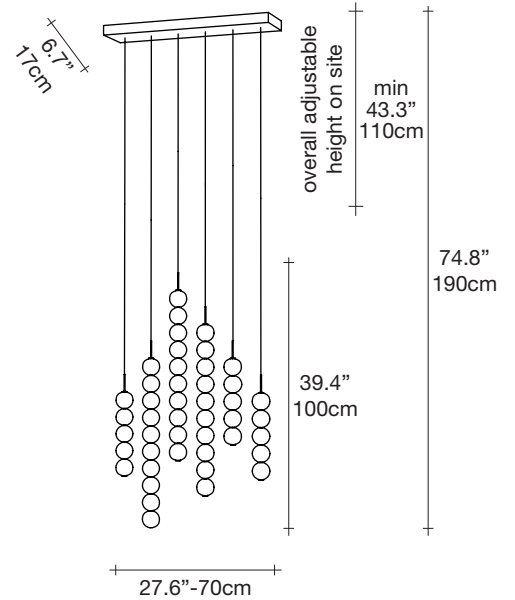

Body | 3x5 - 3x10 spheres

Light source

120V ~ 50/60Hz

Built in Replaceable LED Module
☐ 3 x 3.6W
☐ 3 x 7.2W
4860lm 3000K

dimnable options

☐ 0-10V
☐ PWM