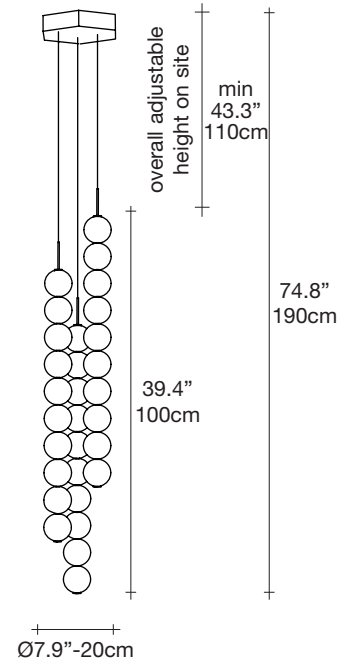

Body | 3x10 spheres

Light source

120V ~ 50/60Hz

Built in Replaceable LED Module
3 x 7.2W
3240 lm 3000K

dimnable options

0-10V
PWM