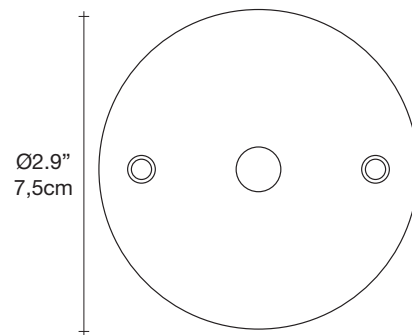

Used for centuries as the tool to both teach and communicate mathematics, the abacus was found in one form or another across the ancient world. At Terzani, we saw the beauty in the abacus' mathematical purity and clean, functional design. In the hands of Terzani's craftsmen, we've turned this inspiration into a new collection of modular pendant lamps whose flexibility allows for complex and beautiful configurations. Each module, or strand, of Abacus contains a custom set of round, hand-blown opal glass which emit a soft and uniform light. And, as the original abacus was used to calculate everything from simple addition to complex formulas, we've retained the same scalability. Due to its customization, our Abacus light is just as suitable in a home as a commercial space, and its almost infinite configurations makes sure you always come up with the right solution.