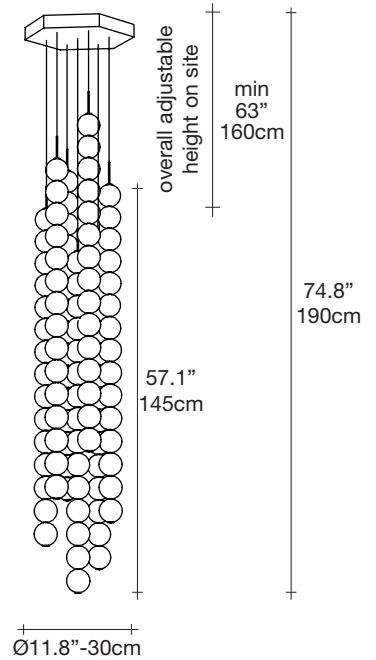

Body | 7x15 spheres

Light source

120V ~ 50/60Hz

Built in Replaceable LED Module
7 x 10.8W
11340 lm 3000K

dimnable options

0-10V
PWM