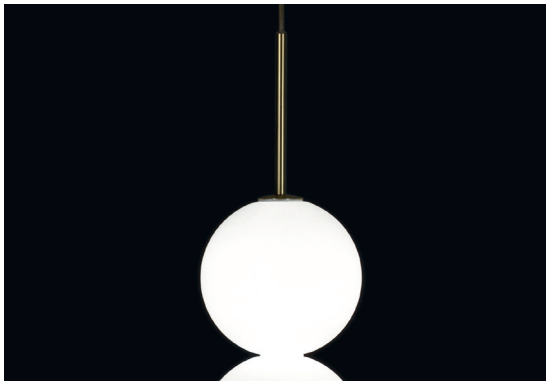

Body | 10 spheres

Light source

120V ~ 50/60Hz

Built in Replaceable LED Module
7.2W
1080 lm 3000K

dimnable options

0-10V
PWM