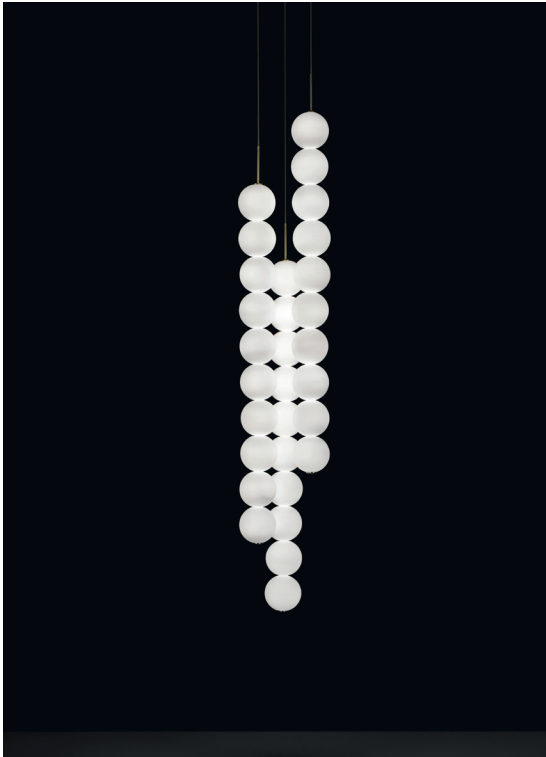

Abacus, multiplying *luminescence*.

design Draw
terzani.com

Product Name
Abacus
3 medium round multi light pendant

Materials
brass | satin white glass

Finishes | Code

white canopy | brass
0V03S E8 B P 1V

satin brass canopy | brass
0V03S M3 B P 1V