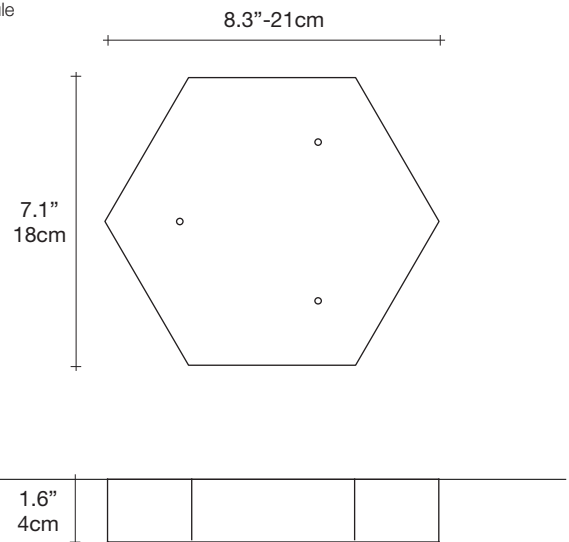

Canopy

Used for centuries as the tool to both teach and communicate mathematics, the abacus was found in one form or another across the ancient world. At Terzani, we saw the beauty in the abacus' mathematical purity and clean, functional design. In the hands of Terzani's craftsmen, we've turned this inspiration into a new collection of modular pendant lamps whose flexibility allows for complex and beautiful configurations. Each module, or strand, of Abacus contains a custom set of round, hand-blown opal glass which emit a soft and uniform light. And, as the original abacus was used to calculate everything from simple addition to complex formulas, we've retained the same scalability. Due to its customization, our Abacus light is just as suitable in a home as a commercial space, and its almost infinite configurations makes sure you always come up with the right solution.