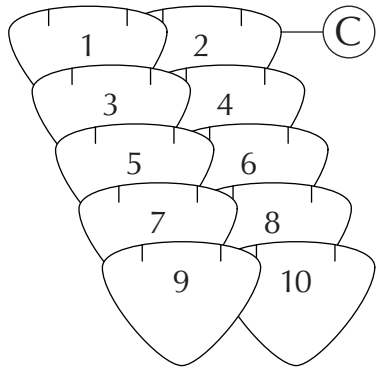

E27/E26

A

MAX 15W
LED BULB

SUSTAINABLE SUSTAINABILITY EFFORTS

We are dedicated being sensible frontrunners on the environmental responsibility. If we provide timeless and functional quality designs that last, we know nature will prevail, as will UIMAGE.