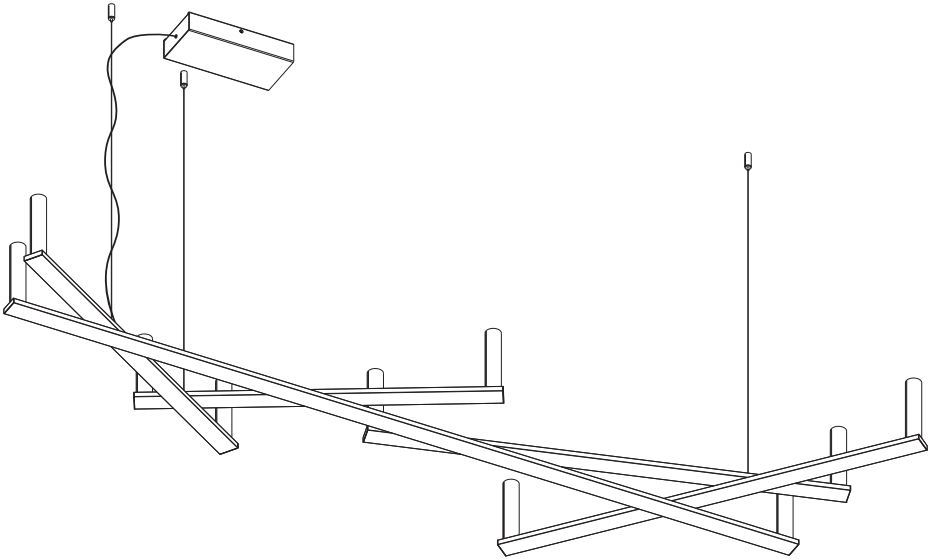

DIX BOUGIES

design Odile Decq

**LUCE
PLAN**

A14

A14/3T
+
A14S10W

A14/3T 120V 50/60Hz 80W
A14S10W 2000mA LED Class 2

A14/5T
+
A14S06W

A14/5T 120/277V 50/60Hz 50W
A14S06W 1200mA LED Class 2