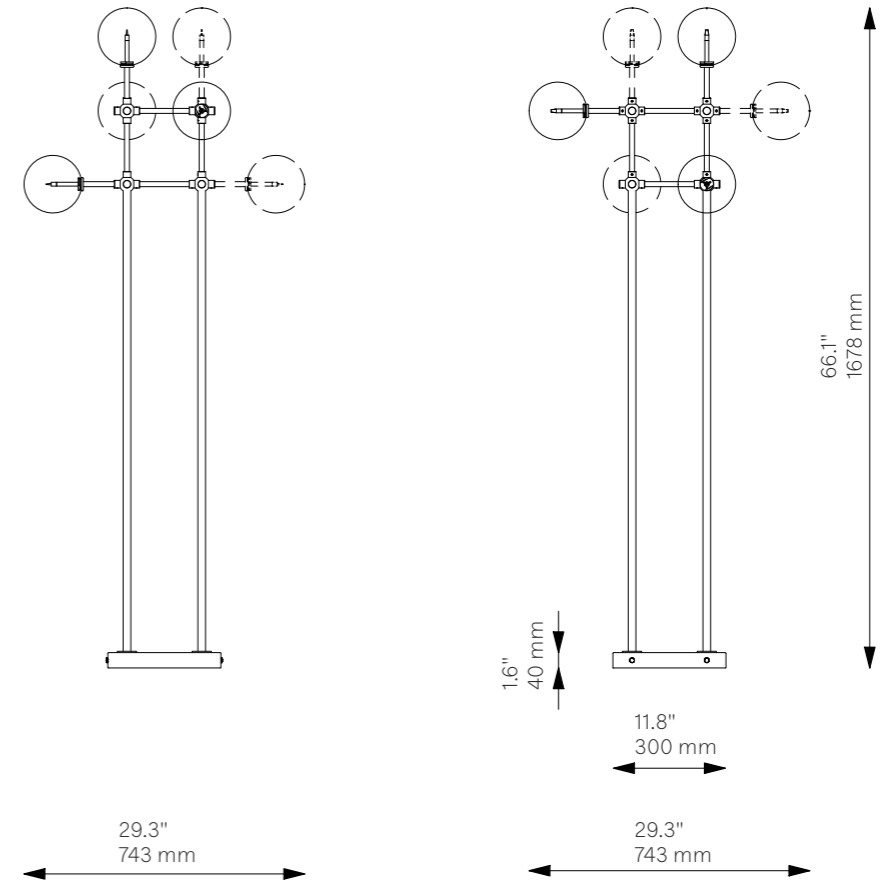

# Soap 6

B039

Floor

<b>Glass Lampshades</b>	6 x Ø 150 mm / Ø 9.8" Borosilicate Transparent Glass
<b>Weight</b>	16.1 kg / 35.5 lb
<b>Light Source</b>	LED Bulb (included) 6 x 1.6 W Max Wattage 6 x 20 W Total Lumens 1080 lm Color Temperature 2700 K Bulb Base G4  Dimmable with electronic Dimmers only (ELV, trailing edge)
<b>Finishes</b>	LBB / Lacquered Burnished Brass BGM / Black Gunmetal PN / Polished Nickel
<b>Cord</b>	3000 mm / 118.1" with inline on-off switch and plug Switch location 500 mm / 19.7" from the base
<b>CE/UL Certified</b>	CE
<b>Ingress Protection</b>	IP 20