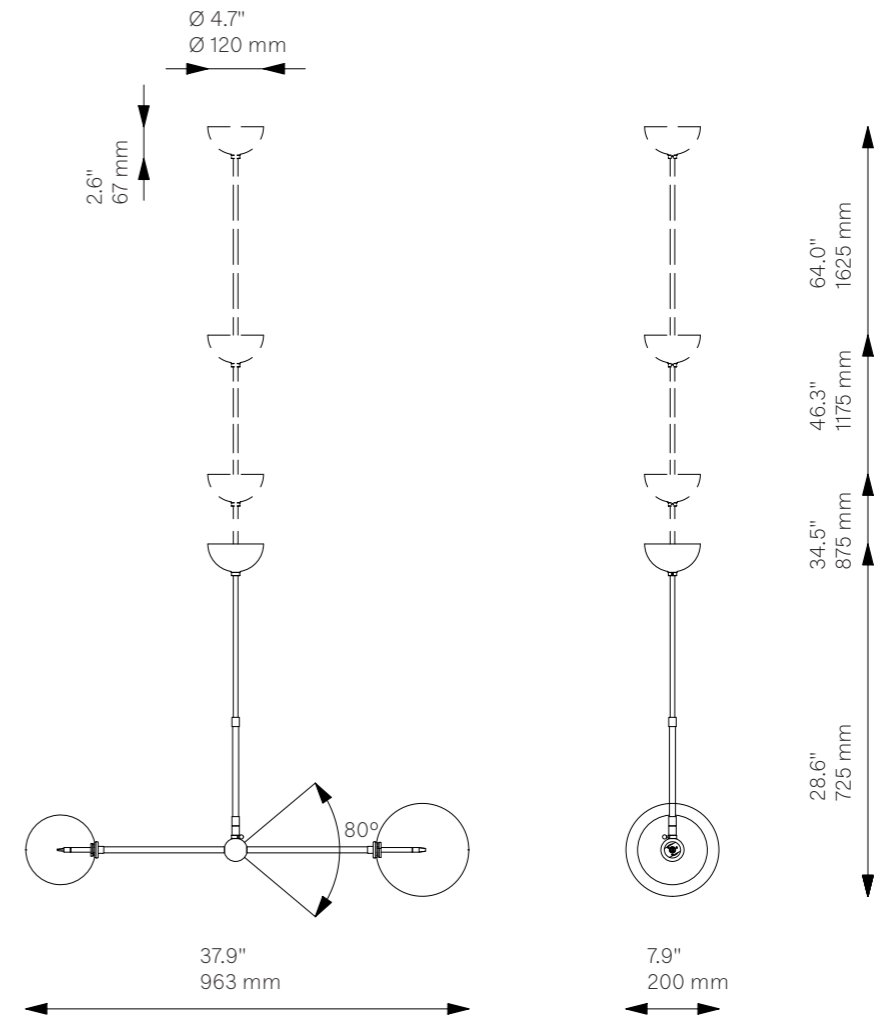

Balance 150 X 150

Pendant - B065

Ceiling

Glass Lampshades 2 x Ø 150 mm / Ø 5.9"
Borosilicate Transparent Glass

Weight 2.5 kg / 5.5 lb

Light Source LED Bulb (included) 2 x 1.6 W
Max Wattage 2 x 20 W
Total Lumens 360 lm
Color Temperature 2700 K
Bulb Base G4

Dimmable with electronic
Dimmers only (ELV, trailing edge)

Finishes LBB / Lacquered Burnished Brass
BGM / Black Gunmetal
PN / Polished Nickel

Extension Rods (Included) 1 x 150 mm 1 x 300 mm 1 x 450 mm
1 x 5.9" 1 x 11.8" 1 x 17.7"

CE/UL Certified CE

Ingress Protection IP 20

Balance 200 X 150

Pendant - B066

Ceiling

Glass Lampshades	1 x Ø 200 mm / Ø 7.9" 1 x Ø 150 mm / Ø 5.9" Borosilicate Transparent Glass		
Weight	2.8 kg / 6.2 lb		
Light Source	LED Bulb (included)	2 x 1.6 W	
	Max Wattage	2 x 20 W	
	Total Lumens	360 lm	
	Color Temperature	2700 K	
	Bulb Base	G4	
	Dimmable with electronic Dimmers only (ELV, trailing edge)		
Finishes	LBB / Lacquered Burnished Brass BGM / Black Gunmetal PN / Polished Nickel		
Extension Rods (Included)	1 x 150 mm 1 x 5.9"	1 x 300 mm 1 x 11.8"	1 x 450 mm 1 x 17.7"
CE/UL Certified	CE		
Ingress Protection	IP 20		