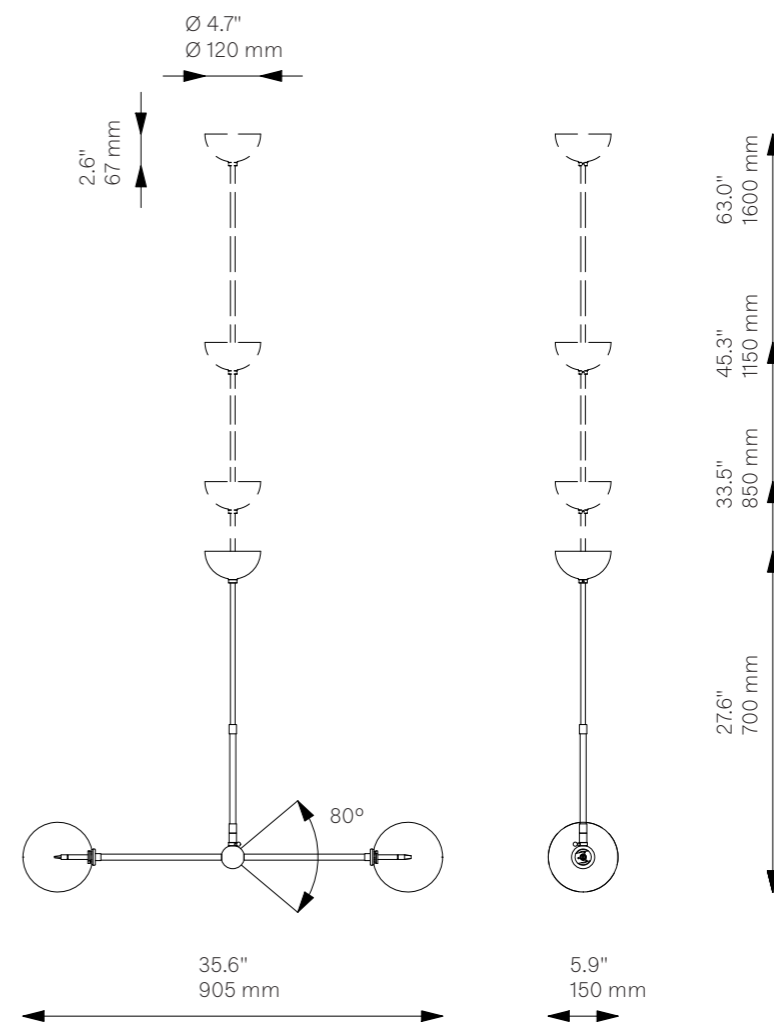

Balance 150 X 150

Pendant - B065

Ceiling

Glass Lampshades 2 x Ø 150 mm / Ø 5.9"
Borosilicate Transparent Glass

Weight 2.5 kg / 5.5 lb

Light Source LED Bulb (included) 2 x 1.6 W
Max Wattage 2 x 20 W
Total Lumens 360 lm
Color Temperature 2700 K
Bulb Base G4

Dimmable with electronic
Dimmers only (ELV, trailing edge)

Finishes LBB / Lacquered Burnished Brass
BGM / Black Gunmetal
PN / Polished Nickel

Extension Rods (Included) 1 x 150 mm 1 x 300 mm 1 x 450 mm
1 x 5.9" 1 x 11.8" 1 x 17.7"

CE/UL Certified CE

Ingress Protection IP 20

Balance 200 X 150

Pendant - B066

Ceiling

Glass Lampshades	1 x Ø 200 mm / Ø 7.9" 1 x Ø 150 mm / Ø 5.9" Borosilicate Transparent Glass		
Weight	2.8 kg / 6.2 lb		
Light Source	LED Bulb (included)	2 x 1.6 W	
	Max Wattage	2 x 20 W	
	Total Lumens	360 lm	
	Color Temperature	2700 K	
	Bulb Base	G4	
	Dimmable with electronic Dimmers only (ELV, trailing edge)		
Finishes	LBB / Lacquered Burnished Brass BGM / Black Gunmetal PN / Polished Nickel		
Extension Rods (Included)	1 x 150 mm 1 x 5.9"	1 x 300 mm 1 x 11.8"	1 x 450 mm 1 x 17.7"
CE/UL Certified	CE		
Ingress Protection	IP 20		