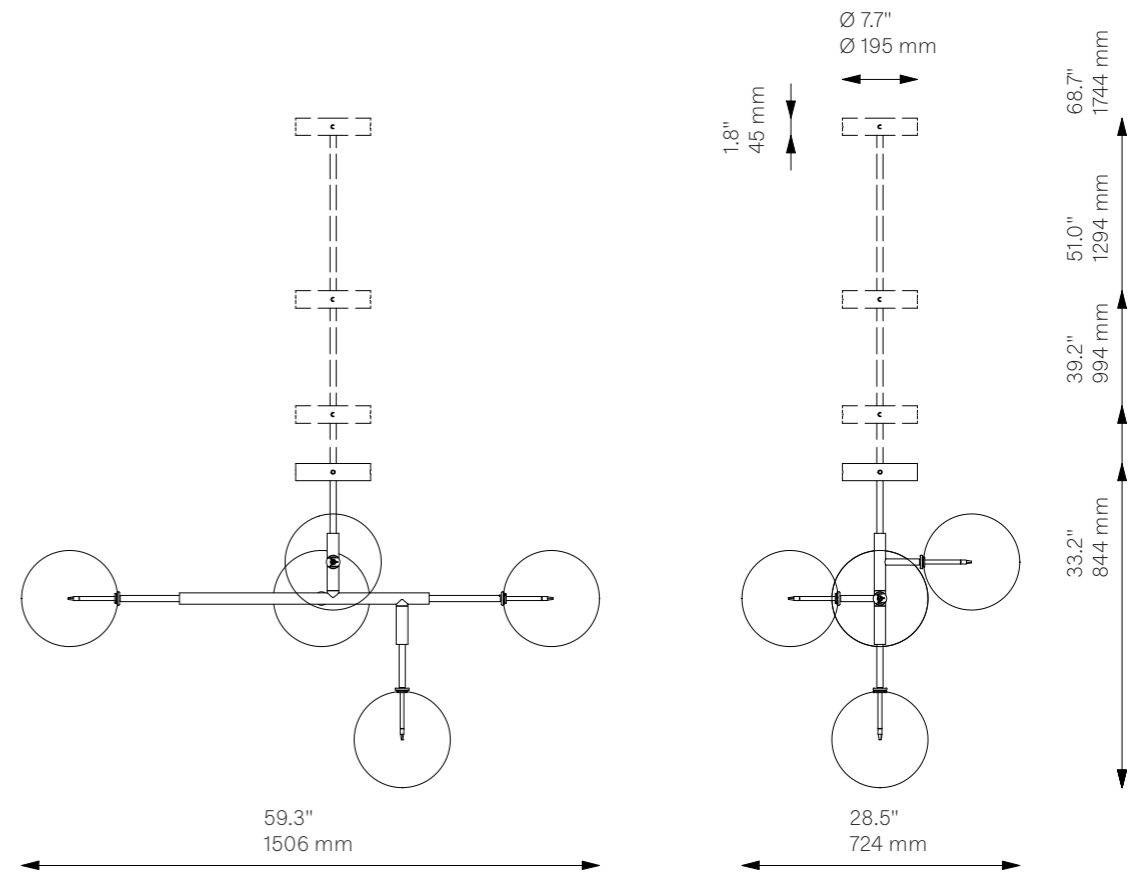

Axis

Chandelier - B176

Ceiling

Glass Lampshades 5 x Ø 250 mm / Ø 9.9"
Borosilicate Transparent Glass

Weight 12.7 kg / 28.0 lb

Light Source LED Bulb (included) 5 x 1.6 W
Max Wattage 5 x 10 W
Total Lumens 900 lm
Color Temperature 2700 K
Bulb Base G4

Dimmable with electronic
Dimmers only (ELV, trailing edge)

Finishes LBB / Lacquered Burnished Brass
BGM / Black Gunmetal
PN / Polished Nickel

Extension Rods (Included) 1 x 150 mm 1 x 300 mm 1 x 450 mm
1 x 5.9" 1 x 11.8" 1 x 17.7"

CE/UL Certified CE

Ingress Protection IP 20